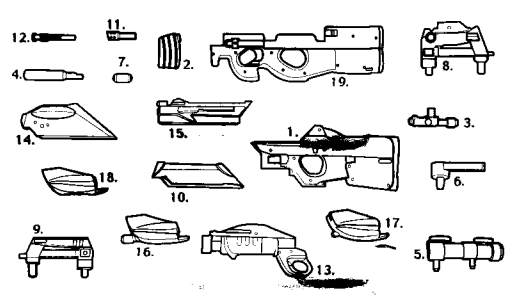

GI JOE WEAPON TECH

ADULT COLLECTABLE

53298/53025 Asst.

F2000 ASSAULT RIFLE

F2000 ASSAULT RIFLE INCLUDES:

- 1) MAIN HOUSING/TRIGGER
- 2) MAGAZINE
- 3) P90 LASER ATTACHMENT
- 4) SILENCER
- 5) P90 TACTICAL SCOPE / 2 LENS COVERS
- 6) P90 HORIZONTAL CLIP
- 7) GRENADE*
- 8) P90 FRONT HAND GRIP
- 9) P90 TRIPLE RAIL
- 10) STANDARD SIGHT
- 11) BARREL 1*
- 12) BARREL 2
- 13) 40MM GRENADE LAUNCHER
- 14) FIRE CONTROL SYSTEM
- 15) SECONDARY TOP HOUSING/RAIL
- 16) INTEGRATED LIGHT GRIP*
- 17) INTEGRATED LASER GRIP*
- 18) HAND GUARD
- 19) P90 MAIN HOUSING

* THESE PARTS ARE NOT USED IN ASSEMBLING WEAPONS BELOW. USE THEM TO CUSTOMIZE YOUR WEAPON.

Product and colors may vary.
 © 2002 Hasbro. All Rights Reserved.
 ® denotes Reg. U.S. Pat. & TM Office.

P/N 622135001