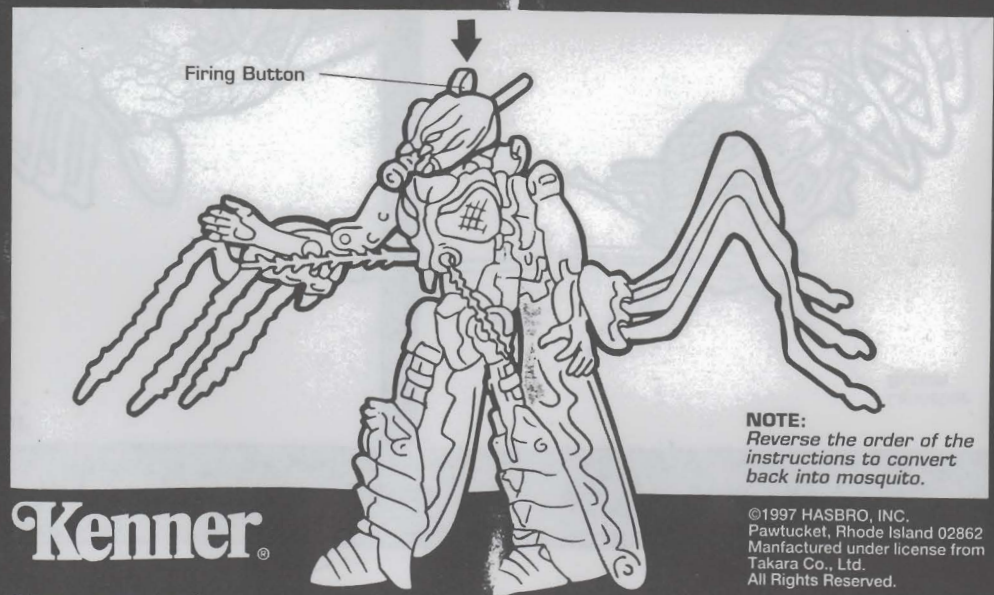

Open folded wings to make front pinchers. Push and pull lever on back for pinching action.

STEP 4

To continue transforming into robot, close pinchers. Fold wings and body section back into original position. Extend arms all the way out. Lower legs and rotate or fold feet up into position.

STEP 5

Turn robot around and rotate robot legs forward. Lower mosquito head to form chest area and raise robot head/launcher.

STEP 6

Lower wings into position. Missile launcher also fires in robot mode.

NOTE:
Reverse the order of the instructions to convert back into mosquito.