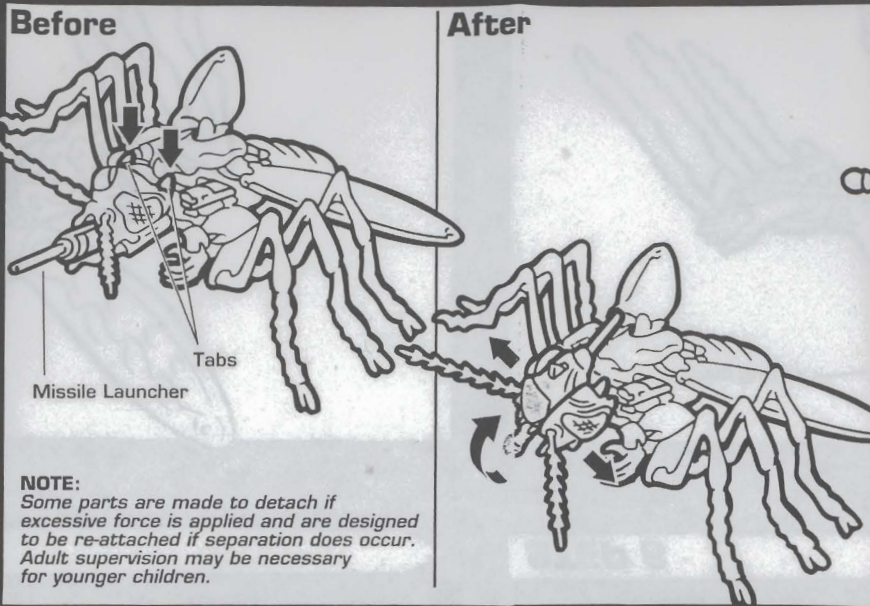

BEAST WARS™ TRANSFORMER™

CHALLENGE LEVEL OF ROBOT CONVERSION

BASIC	INTERMEDIATE	ADVANCED	EXPERT
-------	--------------	----------	--------

PREDACON™ **TRANSQUITO™**

ANIMAL ATTACK MODE

Push tabs back to open head and expose missile launcher.

Push launcher button back to fire missile.

STEP 1

Rotate wings up. Spread robot arms out.

STEP 2

Turn over. Spread rear body halves.

STEP 3

Flip body section with wings down.

ATTACK MODE

Open folded wings to make front pinchers. Push and pull lever on back for pinching action.

STEP 4

To continue transforming into robot, close pinchers. Fold wings and body section back into original position. Extend arms all the way out. Lower legs and rotate or fold feet up into position.

STEP 5

Turn robot around and rotate robot legs forward. Lower mosquito head to form chest area and raise robot head/launcher.

STEP 6

Lower wings into position. Missile launcher also fires in robot mode.

NOTE:
Reverse the order of the instructions to convert back into mosquito.