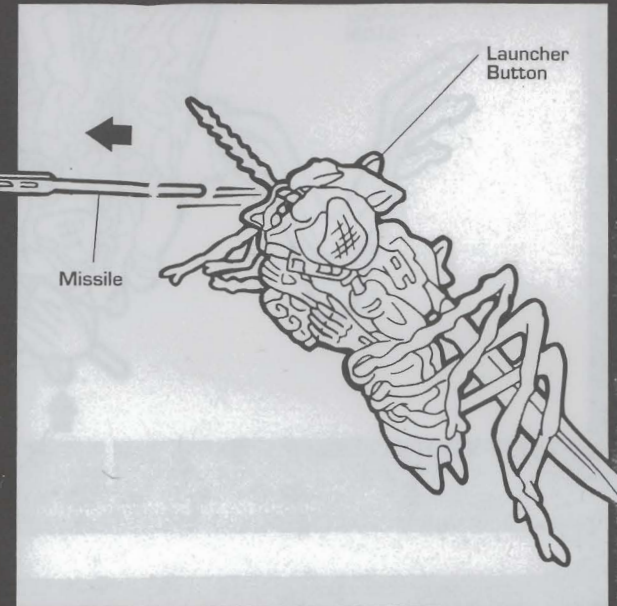

BEAST WARS™ TRANSFORMER™

CHALLENGE LEVEL OF ROBOT CONVERSION

BASIC	INTERMEDIATE	ADVANCED	EXPERT
-------	--------------	----------	--------

PREDACON™ **TRANSQUITO™**

ANIMAL ATTACK MODE

Push tabs back to open head and expose missile launcher.

Push launcher button back to fire missile.

STEP 1

Rotate wings up. Spread robot arms out.

STEP 2

Turn over. Spread rear body halves.

STEP 3

Flip body section with wings down.

ATTACK MODE

Open folded wings to make front pinchers. Push and pull lever on back for pinching action.

STEP 4

To continue transforming into robot, close pinchers. Fold wings and body section back into original position. Extend arms all the way out. Lower legs and rotate or fold feet up into position.

STEP 5

Turn robot around and rotate robot legs forward. Lower mosquito head to form chest area and raise robot head/launcher.

STEP 6

Lower wings into position. Missile launcher also fires in robot mode.

NOTE:
Reverse the order of the instructions to convert back into mosquito.