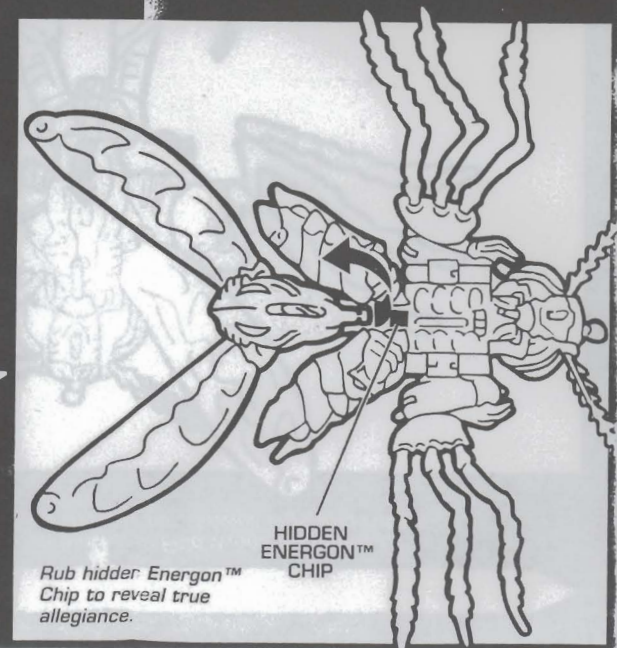

BEAST WARS™ TRANSFORMER™

CHALLENGE LEVEL OF ROBOT CONVERSION

BASIC	INTERMEDIATE	ADVANCED	EXPERT
-------	--------------	----------	--------

PREDACON™ **TRANSQUITO™**

ANIMAL ATTACK MODE

Push tabs back to open head and expose missile launcher.

Push launcher button back to fire missile.

STEP 1

Rotate wings up. Spread robot arms out.

STEP 2

Turn over. Spread rear body halves.

STEP 3

Flip body section with wings down.

ATTACK MODE

Open folded wings to make front pinchers. Push and pull lever on back for pinching action.

STEP 4

To continue transforming into robot, close pinchers. Fold wings and body section back into original position. Extend arms all the way out. Lower legs and rotate or fold feet up into position.