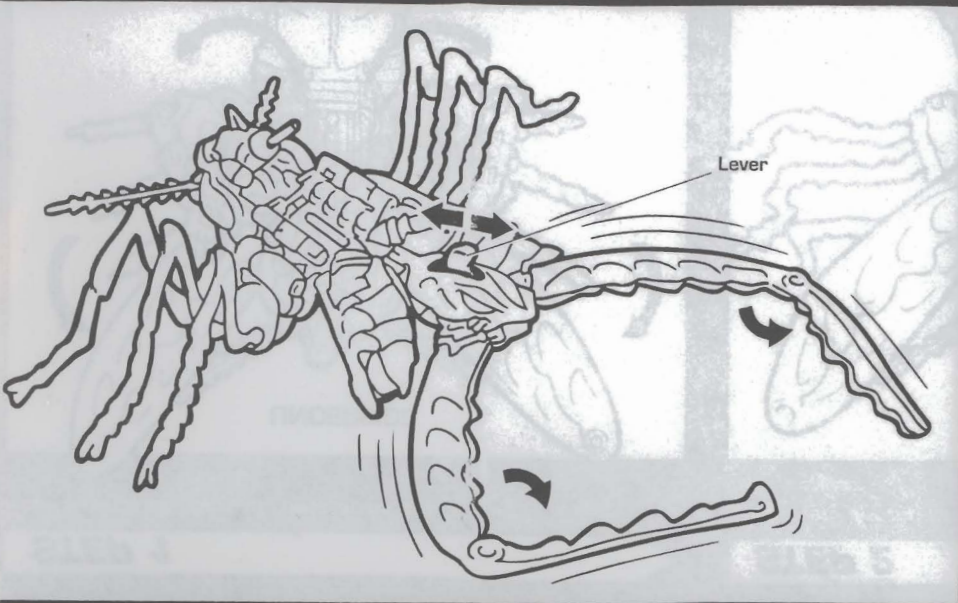

BEAST WARS™ TRANSFORMER™

CHALLENGE LEVEL OF ROBOT CONVERSION

BASIC	INTERMEDIATE	ADVANCED	EXPERT
-------	--------------	----------	--------

PREDACON™ **TRANSQUITO™**

ANIMAL ATTACK MODE

Push tabs back to open head and expose missile launcher.

Push launcher button back to fire missile.

STEP 1

Rotate wings up. Spread robot arms out.

STEP 2

Turn over. Spread rear body halves.

STEP 3

Flip body section with wings down.

ATTACK MODE

Open folded wings to make front pinchers. Push and pull lever on back for pinching action.

STEP 4

To continue transforming into robot, close pinchers. Fold wings and body section back into original position. Extend arms all the way out. Lower legs and rotate or fold feet up into position.

STEP 5

Turn robot around and rotate robot legs forward. Lower mosquito head to form chest area and raise robot head/launcher.

STEP 6

Lower wings into position. Missile launcher also fires in robot mode.

NOTE:
Reverse the order of the instructions to convert back into mosquito.