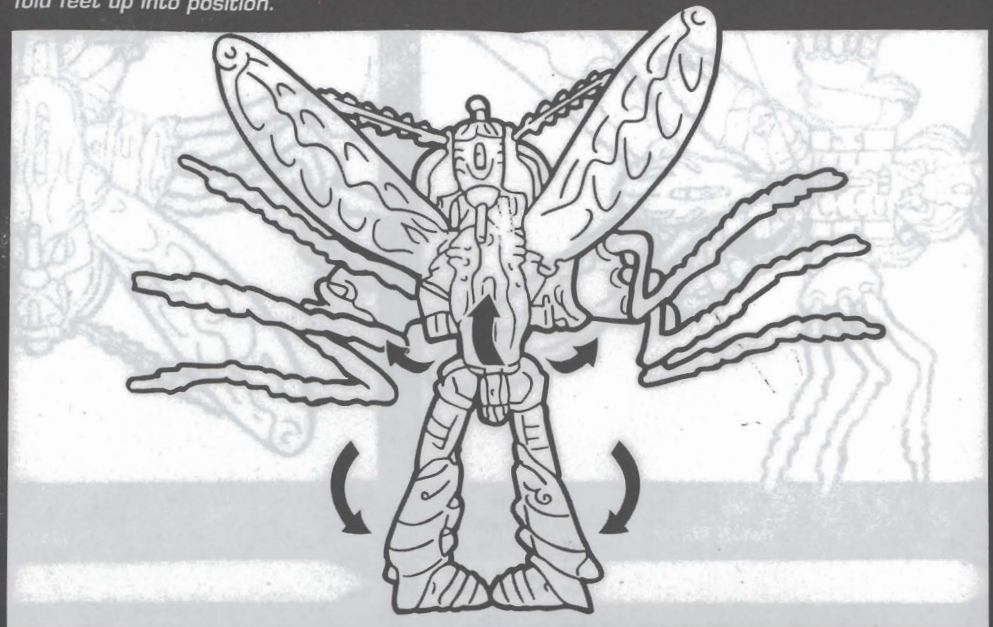

BEAST WARS™ TRANSFORMER™

CHALLENGE LEVEL OF ROBOT CONVERSION

BASIC	INTERMEDIATE	ADVANCED	EXPERT
-------	--------------	----------	--------

PREDACON™ **TRANSQUITO™**

ANIMAL ATTACK MODE

Push tabs back to open head and expose missile launcher.

Push launcher button back to fire missile.

STEP 1

Rotate wings up. Spread robot arms out.

STEP 2

Turn over. Spread rear body halves.

STEP 3

Flip body section with wings down.

ATTACK MODE

Open folded wings to make front pinchers. Push and pull lever on back for pinching action.

STEP 4

To continue transforming into robot, close pinchers. Fold wings and body section back into original position. Extend arms all the way out. Lower legs and rotate or fold feet up into position.

STEP 5

Turn robot around and rotate robot legs forward. Lower mosquito head to form chest area and raise robot head/launcher.

STEP 6

Lower wings into position. Missile launcher also fires in robot mode.

NOTE:
Reverse the order of the instructions to convert back into mosquito.