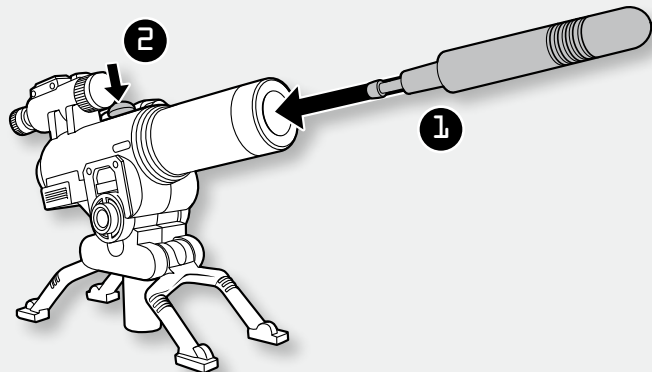

G.I. JOE

THE RISE OF COBRA™*

WARNING:

CHOKING HAZARD—Small parts.
Not for children under 3 years.

AGES 4+

93442/68917 Asst.

TIGER CLAW A.T.V.™*

MORTAR IS
REMOVABLE.

1. Insert missile.
2. Press button to fire.

Peel and apply labels as shown.

Apply remaining labels
anywhere on the toy.

MAX. TOW
LOAD 1000 LB
DO NOT EXCEED
TOW SPEED

MAX. TOW
LOAD 1000 LB
DO NOT EXCEED
TOW SPEED