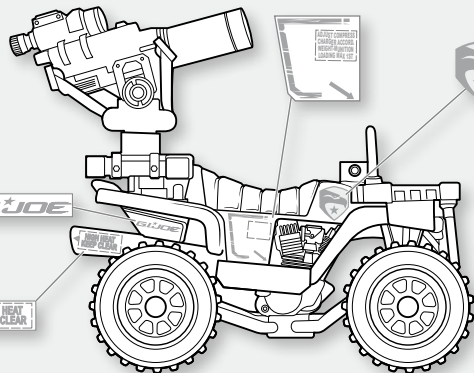

G.I. JOE

THE RISE OF COBRA™*

WARNING:

CHOKING HAZARD—Small parts.
Not for children under 3 years.

AGES 4+

93442/68917 Asst.

TIGER CLAW A.T.V.™*

MORTAR IS
REMOVABLE.

1. Insert missile.
2. Press button to fire.

Peel and apply labels as shown.

Apply remaining labels
anywhere on the toy.

MAX. TOW
LOAD 1000 LB
DO NOT EXCEED
TOW SPEED

MAX. TOW
LOAD 1000 LB
DO NOT EXCEED
TOW SPEED

LOAD MAX 600LB

LOAD MAX 600LB

LOAD MAX 600LB

CAUTION
DO NOT TOUCH
HOT SURFACES

CAUTION
DO NOT TOUCH
HOT SURFACES

HIGH HEAT
KEEP CLEAR

P/N 6984520000

Some poses may require hand support. Product and colors may vary.
© 2009 Paramount Pictures Corporation. All rights reserved.
®* and/or™* & © 2009 Hasbro. All Rights Reserved.™ & © denote U.S. Trademarks.