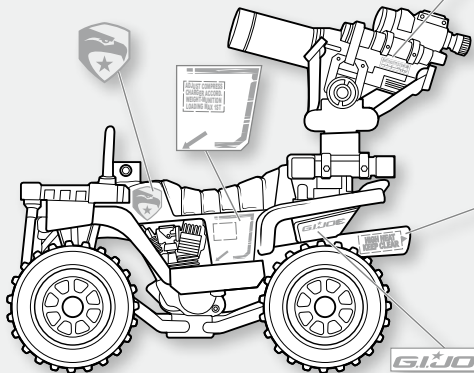

G.I. JOE

THE RISE OF COBRA™*

WARNING:

CHOKING HAZARD—Small parts.
Not for children under 3 years.

AGES 4+

93442/68917 Asst.

TIGER CLAW A.T.V.™*

MORTAR IS
REMOVABLE.

1. Insert missile.
2. Press button to fire.

Peel and apply labels as shown.

Apply remaining labels
anywhere on the toy.

MAX. TOW
LOAD 1000 LB
DO NOT EXCEED
TOW SPEED

MAX. TOW
LOAD 1000 LB
DO NOT EXCEED
TOW SPEED

LOAD MAX 600LB

LOAD MAX 600LB

LOAD MAX 600LB

CAUTION
DO NOT TOUCH
HOT SURFACES

CAUTION
DO NOT TOUCH
HOT SURFACES

HIGH HEAT
KEEP CLEAR

P/N 6984520000

Some poses may require hand support. Product and colors may vary.
© 2009 Paramount Pictures Corporation. All rights reserved.
®* and/or™* & © 2009 Hasbro. All Rights Reserved.™ & © denote U.S. Trademarks.