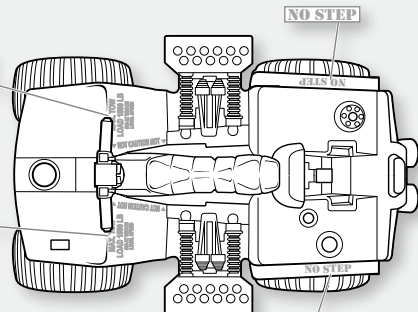

1. Insert missile.
2. Press button to fire.

Peel and apply labels as shown.

Apply remaining labels
anywhere on the toy.

MAX. TOW
LOAD 1000 LB
DO NOT EXCEED
TOW SPEED

MAX. TOW
LOAD 1000 LB
DO NOT EXCEED
TOW SPEED

LOAD MAX 600LB

LOAD MAX 600LB

LOAD MAX 600LB

CAUTION
DO NOT TOUCH
HOT SURFACES

CAUTION
DO NOT TOUCH
HOT SURFACES

HIGH HEAT
KEEP CLEAR

P/N 6984520000

Some poses may require hand support. Product and colors may vary.
© 2009 Paramount Pictures Corporation. All rights reserved.
®* and/or™* & © 2009 Hasbro. All Rights Reserved.™ & © denote U.S. Trademarks.