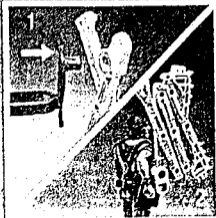

O'MALLEY™

65704

1. Snap waist clip into claw
2. Claw waist clip easily snaps onto side of figure's waist. Rotate figure's arm into position as shown

3. Push top lever down to extend claw to capture Alien as shown

4. Retract claw and rotate it down into carrying position as shown

TM & ©1986, 1992
Twentieth Century
Fox Film Corporation.
All Rights Reserved.

Kenner®*

*
©Kenner, A Division of Tonka
Corporation, Cincinnati,
Ohio 45202