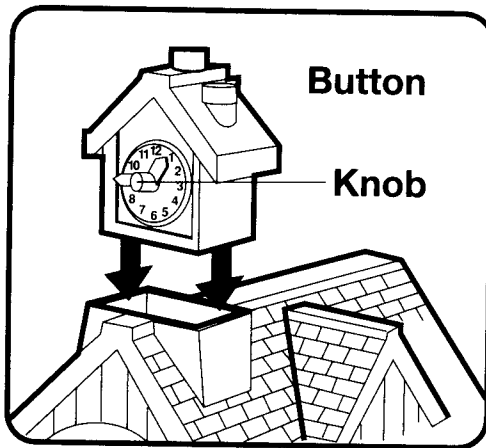

### Clock assembly

Insert clock tower (face forward) into roof opening. Push down until it snaps into place. Turn knob on clockface to move hour and minute hands (clock will make a clicking sound). Press button on roof to ring bell.