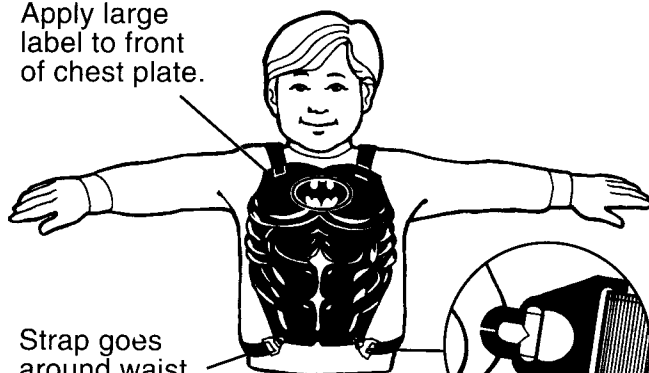

### 1 Chest Plate

Thread neck strap through chest plate as shown.

Slide buckle to adjust strap around neck.

Apply large label to front of chest plate.

Strap goes around waist and attaches to the front. Slide buckle to adjust.

### 2 Cape

Fastener holds cape around neck.

CAUTION-FOR PLAY ONLY: Cape does not enable user to fly