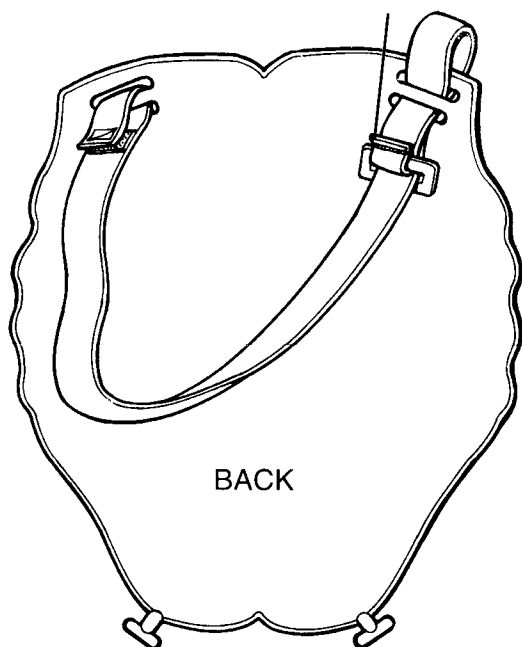

# BATMAN<sup>®</sup> Armor Set

### 1 Chest Plate

Thread neck strap through chest plate as shown.

Slide buckle to adjust strap around neck.

Apply large label to front of chest plate.

Strap goes around waist and attaches to the front. Slide buckle to adjust.

### 2 Cape

Fastener holds cape around neck.

CAUTION-FOR PLAY ONLY: Cape does not enable user to fly