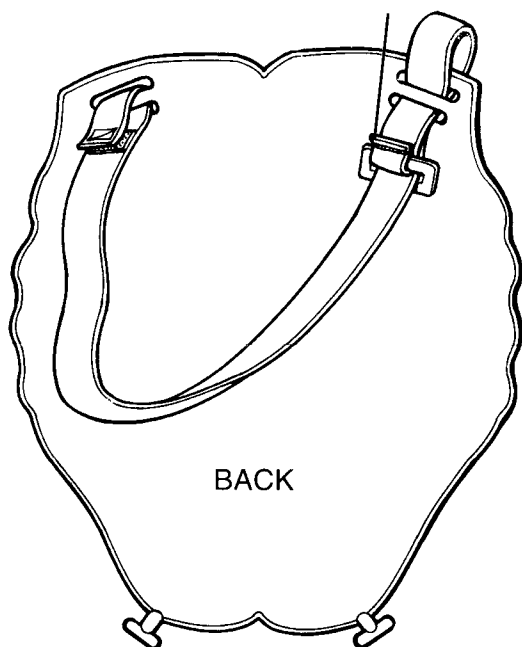

BATMAN[®] Armor Set

INSTRUCTIONS

1 Chest Plate

Thread neck strap through chest plate as shown.

Slide buckle to adjust strap around neck.

Apply large label to front of chest plate.

Strap goes around waist and attaches to the front. Slide buckle to adjust.

CAUTION-FOR PLAY ONLY:
Chest plate is not protective

2 Cape

Fastener holds cape around neck.

CAUTION-FOR PLAY ONLY: Cape does not enable user to fly

3 Mask

Adjust straps to fit by putting pegs into holes.

CAUTION-FOR PLAY ONLY: Mask is not protective

4 Double Barrel Water Blaster

Apply label to front of water gun. Remove plug, fill blaster with water, replace plug. When blaster is full, squeeze bulb to fire. One hard squeeze will shoot a double stream up to 7 feet. Light squeezes will shoot up to ten individual shots.