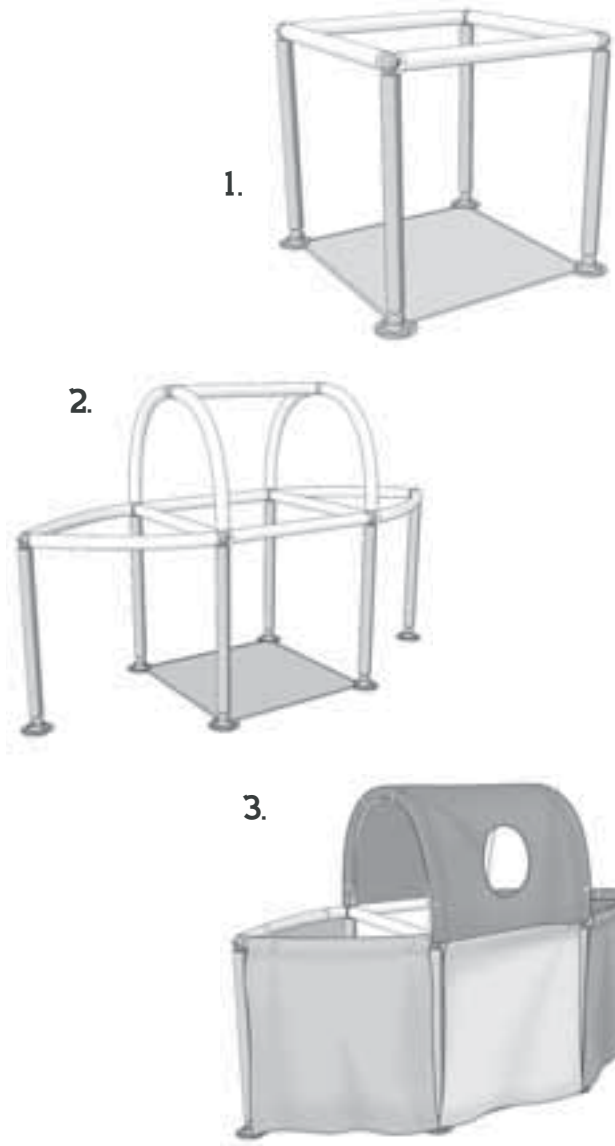

Super Ship

Difficulty: ●○○○○