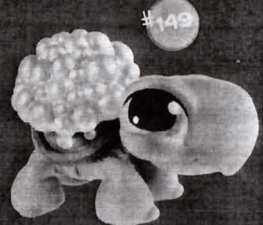

Littlest Pet Shop

RUB-A-DUB-DUB,
IT'S TIME
TO GET IN THE TUB!
WITH SOAPS, LOTIONS AND
OTHER BATH-TIME POTIONS,
THESE PETS ARE READY
TO DIVE IN AND COME OUT
SQUEAKY CLEAN!

SLIDE BUTTON
AND "WATER" POURS
FROM THE SHOWER!

PRESS PAW PRINT -
PET GOES UP
AND DOWN!

LOOK FOR THESE
FUN LITTLEST
PET SHOP™
TOYS!

BIGGEST LITTLEST
PET SHOP™

MAGIC
MOTION PETS™

HOW BIG IS YOUR LITTLEST PET SHOP?™

Product and colors may vary.
Each pet contains magnet.
© 2008 Hasbro.
Pawtucket, RI 02862 USA.
All Rights Reserved. TM and ® denote U.S. Trademarks.
MADE IN CHINA.
Hasbro Canada, London, ON, Canada M0C 1S4.