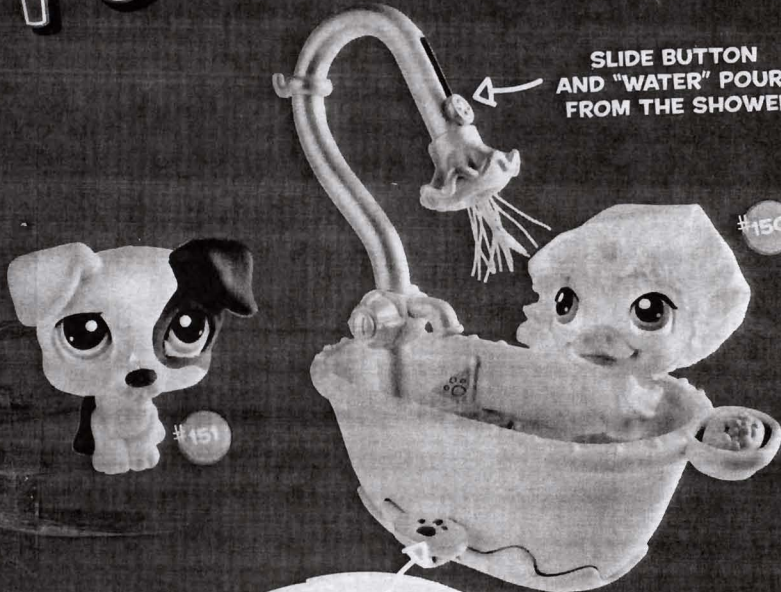

Littlest Pet Shop

RUB-A-DUB-DUB,
IT'S TIME
TO GET IN THE TUB!
WITH SOAPS, LOTIONS AND
OTHER BATH-TIME POTIONS,
THESE PETS ARE READY
TO DIVE IN AND COME OUT
SQUEAKY CLEAN!

SLIDE BUTTON
AND "WATER" POURS
FROM THE SHOWER!

PRESS PAW PRINT -
PET GOES UP
AND DOWN!

LOOK FOR THESE
FUN LITTLEST
PET SHOP™
TOYS!

BIGGEST LITTLEST
PET SHOP™

MAGIC
MOTION PETS™

HOW BIG IS YOUR LITTLEST PET SHOP™?

Product and colors may vary.
Each pet contains magnet.
© 2008 Hasbro.
Pawtucket, RI 02862 USA.
All Rights Reserved. TM and ® denote U.S. Trademarks.
MADE IN CHINA.
Hasbro Canada, London, ON, Canada M0C 1S4.