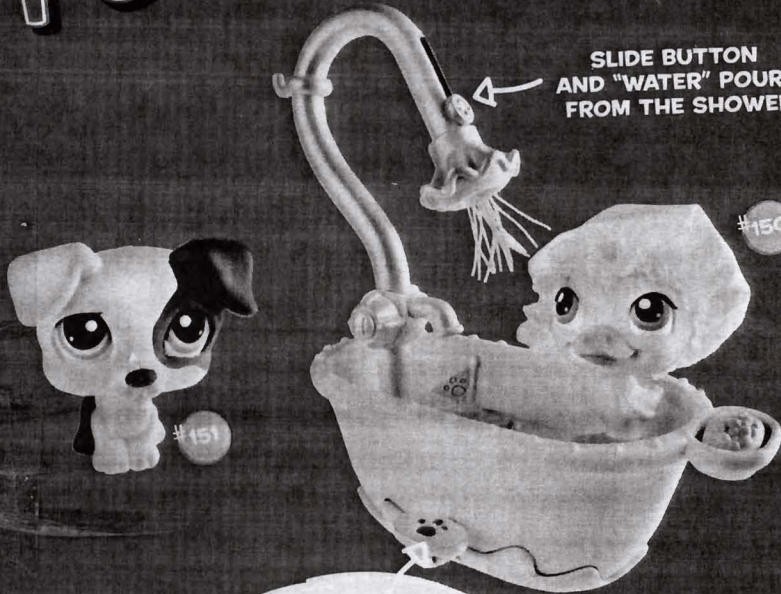

Littlest Pet Shop

RUB-A-DUB-DUB,
IT'S TIME
TO GET IN THE TUB!
WITH SOAPS, LOTIONS AND
OTHER BATH-TIME POTIONS,
THESE PETS ARE READY
TO DIVE IN AND COME OUT
SQUEAKY CLEAN!

SLIDE BUTTON
AND "WATER" POURS
FROM THE SHOWER!

PRESS PAW PRINT -
PET GOES UP
AND DOWN!

LOOK FOR THESE
FUN LITTLEST
PET SHOP™
TOYS!

BIGGEST LITTLEST
PET SHOP™

MAGIC
MOTION PETS™

HOW BIG IS YOUR LITTLEST PET SHOP?™

Product and colors may vary.
Each pet contains magnet.
© 2008 Hasbro.
Pawtucket, RI 02862 USA.
All Rights Reserved. TM and ® denote U.S. Trademarks.
MADE IN CHINA.
Hasbro Canada, London, ON, Canada M0C 1S4.