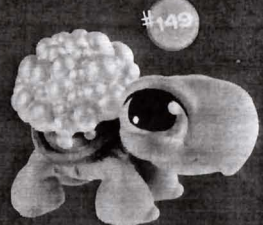

Littlest Pet Shop

RUB-A-DUB-DUB,
IT'S TIME
TO GET IN THE TUB!
WITH SOAPS, LOTIONS AND
OTHER BATH-TIME POTIONS,
THESE PETS ARE READY
TO DIVE IN AND COME OUT
SQUEAKY CLEAN!

SLIDE BUTTON
AND "WATER" POURS
FROM THE SHOWER!

PRESS PAW PRINT -
PET GOES UP
AND DOWN!

LOOK FOR THESE
FUN LITTLEST
PET SHOP™
TOYS!

BIGGEST LITTLEST
PET SHOP™

MAGIC
MOTION PETS™

HOW BIG IS YOUR LITTLEST PET SHOP™?

Product and colors may vary.
Each pet contains magnet.
© 2008 Hasbro.
Pawtucket, RI 02862 USA.
All Rights Reserved. TM and ® denote U.S. Trademarks.
MADE IN CHINA.
Hasbro Canada, London, ON, Canada M0C 1S4.