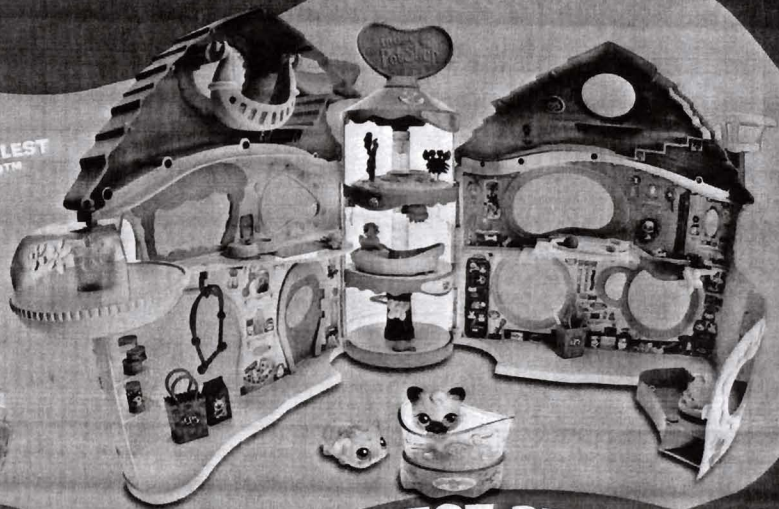

Littlest Pet Shop

RUB-A-DUB-DUB,
IT'S TIME
TO GET IN THE TUB!
WITH SOAPS, LOTIONS AND
OTHER BATH-TIME POTIONS,
THESE PETS ARE READY
TO DIVE IN AND COME OUT
SQUEAKY CLEAN!

SLIDE BUTTON
AND "WATER" POURS
FROM THE SHOWER!

PRESS PAW PRINT -
PET GOES UP
AND DOWN!

LOOK FOR THESE
FUN LITTLEST
PET SHOP™
TOYS!

BIGGEST LITTLEST
PET SHOP™

MAGIC
MOTION PETS™

HOW BIG IS YOUR LITTLEST PET SHOP?™

Product and colors may vary.
Each pet contains magnet.
© 2008 Hasbro.
Pawtucket, RI 02862 USA.
All Rights Reserved. TM and ® denote U.S. Trademarks.
MADE IN CHINA.
Hasbro Canada, London, ON, Canada M0C 1S4.