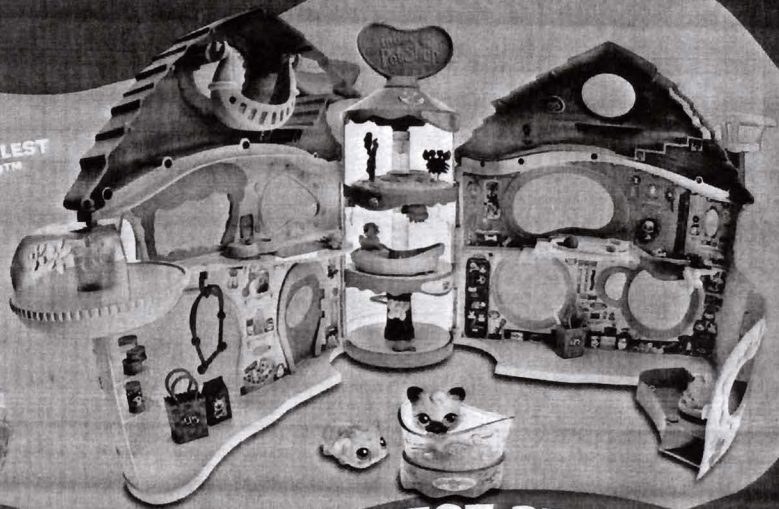

Littlest Pet Shop

RUB-A-DUB-DUB,
IT'S TIME
TO GET IN THE TUB!
WITH SOAPS, LOTIONS AND
OTHER BATH-TIME POTIONS,
THESE PETS ARE READY
TO DIVE IN AND COME OUT
SQUEAKY CLEAN!

SLIDE BUTTON
AND "WATER" POURS
FROM THE SHOWER!

PRESS PAW PRINT -
PET GOES UP
AND DOWN!

LOOK FOR THESE
FUN LITTLEST
PET SHOP™
TOYS!

BIGGEST LITTLEST
PET SHOP™

MAGIC
MOTION PETS™

HOW BIG IS YOUR LITTLEST PET SHOP™?

Product and colors may vary.
Each pet contains magnet.
© 2008 Hasbro.
Pawtucket, RI 02862 USA.
All Rights Reserved. TM and ® denote U.S. Trademarks.
MADE IN CHINA.
Hasbro Canada, London, ON, Canada M0C 1S4.