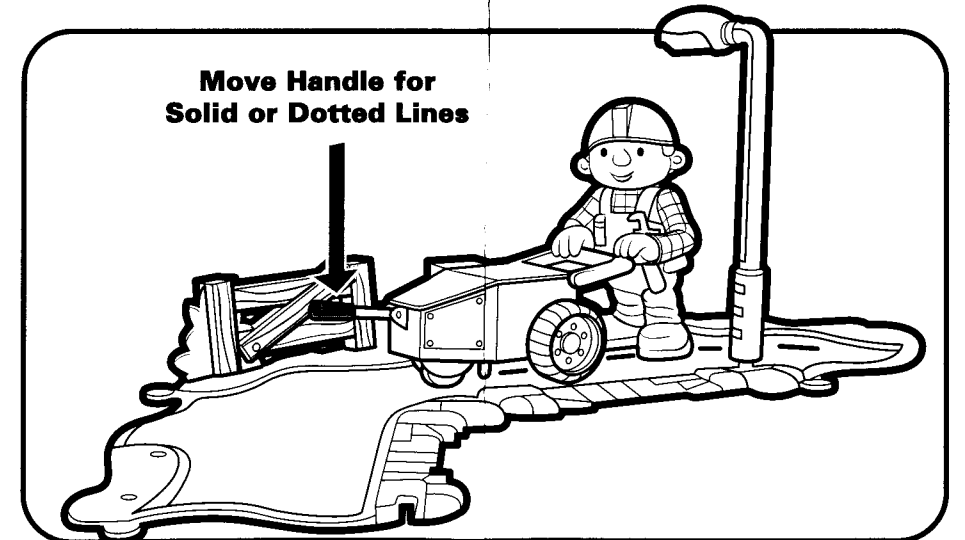

AGE 3+
6105/6108 Asst.

Roadway Painter™*

Thank you for choosing this Bob the Builder™ playset!

Includes Adventure Bob™* figure, roadway painting cart, road sections (2), street lamp and fence.

ASSEMBLY

- Fit road sections together. Sections fit in different configurations, such as the examples below.

Bottom View of Road Sections

- Fit the street lamp and fence onto the road sections.

TO USE THE "PAINTER"

- Unscrew and remove "painter" from underside of cart.

- Wet the felt tip on the "painter." Fill reservoir with tap water. Screw "painter" back onto cart.

- Roll the cart over the road to create road lines! Move the handle down into the locked position to create solid lines, or move the handle up to create dotted lines. Make road lines over and over again – they dry and disappear in just a few minutes!

Let Adventure Bob™ * do the job! Place his hands on the cart handle then give him a push to move the cart and start the roadway painting fun!

Please Note:

- Do not draw on the road with writing tools other than the felt tip included.
- After playing, be sure to empty remaining water from the "painter."