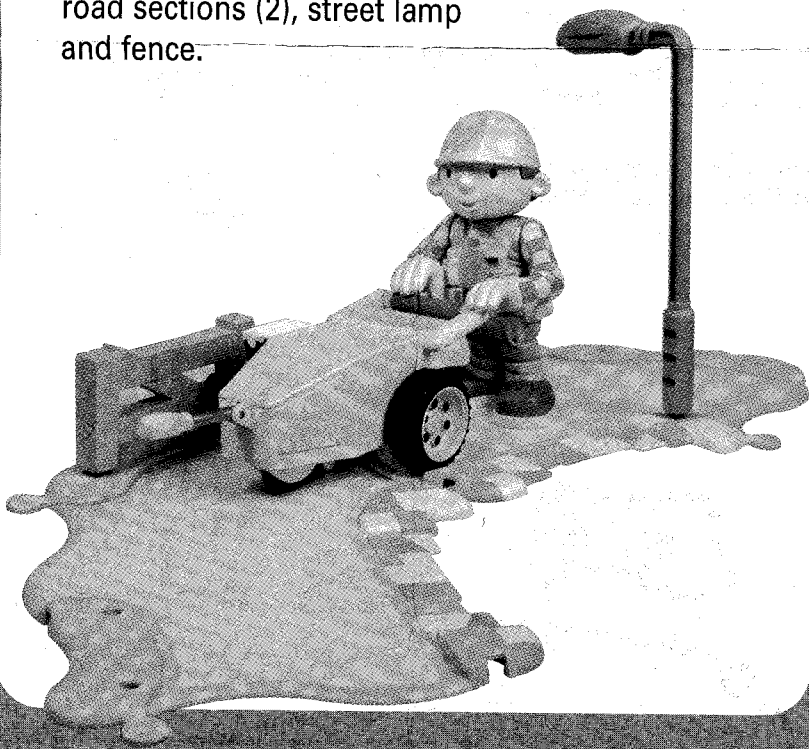

AGE 3+  
6105/6108 Asst.

**Roadway Painter™\***

**Thank you for choosing this Bob the  
Builder™ playset!**

Includes Adventure Bob™ \*  
figure, roadway painting cart,  
road sections (2), street lamp  
and fence.

## ASSEMBLY

- Fit road sections together. Sections fit in different configurations, such as the examples below.

Bottom View of Road Sections

- Fit the street lamp and fence onto the road sections.

## TO USE THE "PAINTER"

1. Unscrew and remove "painter" from underside of cart.

2. Wet the felt tip on the "painter." Fill reservoir with tap water. Screw "painter" back onto cart.

3. Roll the cart over the road to create road lines! Move the handle down into the locked position to create solid lines, or move the handle up to create dotted lines. Make road lines over and over again – they dry and disappear in just a few minutes!

Let Adventure Bob™ \* do the job! Place his hands on the cart handle then give him a push to move the cart and start the roadway painting fun!