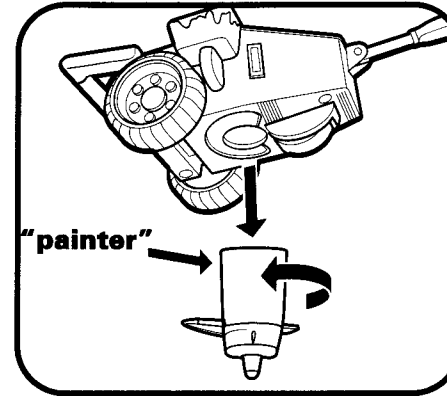

## ASSEMBLY

- Fit road sections together. Sections fit in different configurations, such as the examples below.

Bottom View of Road Sections

- Fit the street lamp and fence onto the road sections.

## TO USE THE "PAINTER"

1. Unscrew and remove "painter" from underside of cart.

2. Wet the felt tip on the "painter." Fill reservoir with tap water. Screw "painter" back onto cart.

3. Roll the cart over the road to create road lines! Move the handle down into the locked position to create solid lines, or move the handle up to create dotted lines. Make road lines over and over again – they dry and disappear in just a few minutes!