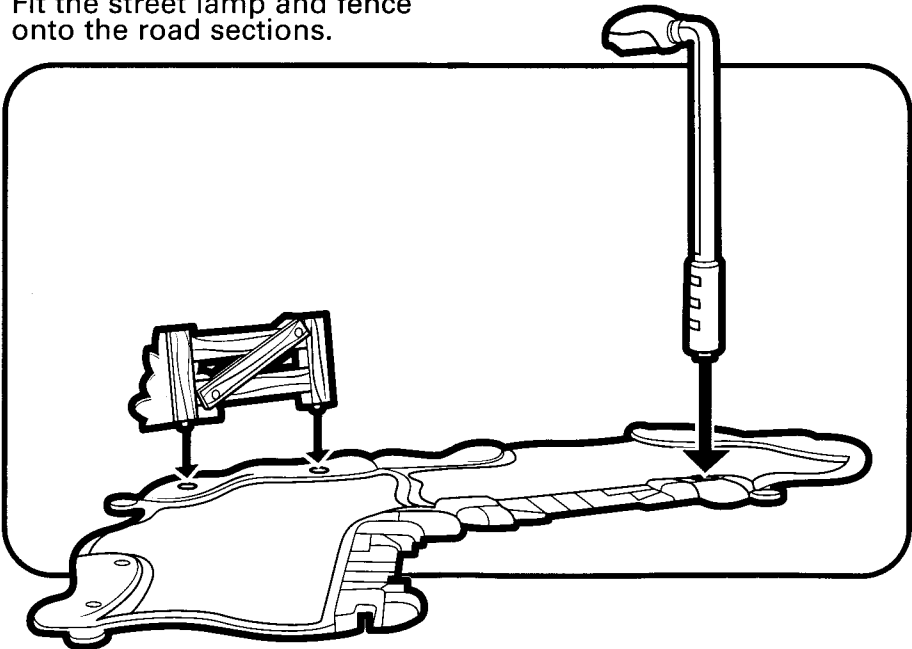

AGE 3+
6105/6108 Asst.

Roadway Painter™*

Thank you for choosing this Bob the Builder™ playset!

Includes Adventure Bob™* figure, roadway painting cart, road sections (2), street lamp and fence.

ASSEMBLY

- Fit road sections together. Sections fit in different configurations, such as the examples below.

Bottom View of Road Sections

- Fit the street lamp and fence onto the road sections.

TO USE THE "PAINTER"

- Unscrew and remove "painter" from underside of cart.

- Wet the felt tip on the "painter." Fill reservoir with tap water. Screw "painter" back onto cart.

- Roll the cart over the road to create road lines! Move the handle down into the locked position to create solid lines, or move the handle up to create dotted lines. Make road lines over and over again – they dry and disappear in just a few minutes!

Let Adventure Bob™ * do the job! Place his hands on the cart handle then give him a push to move the cart and start the roadway painting fun!

Please Note:

- Do not draw on the road with writing tools other than the felt tip included.
- After playing, be sure to empty remaining water from the "painter."