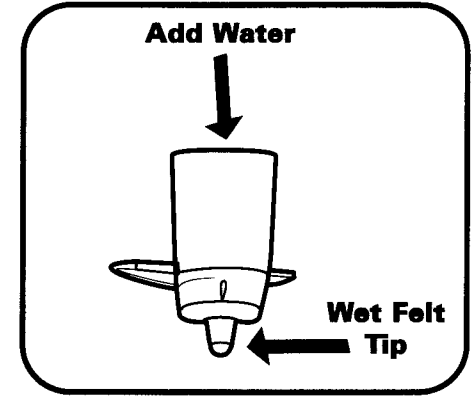

Bottom View of Road Sections

- Fit the street lamp and fence onto the road sections.

TO USE THE "PAINTER"

- Unscrew and remove "painter" from underside of cart.

- Wet the felt tip on the "painter." Fill reservoir with tap water. Screw "painter" back onto cart.

- Roll the cart over the road to create road lines! Move the handle down into the locked position to create solid lines, or move the handle up to create dotted lines. Make road lines over and over again – they dry and disappear in just a few minutes!