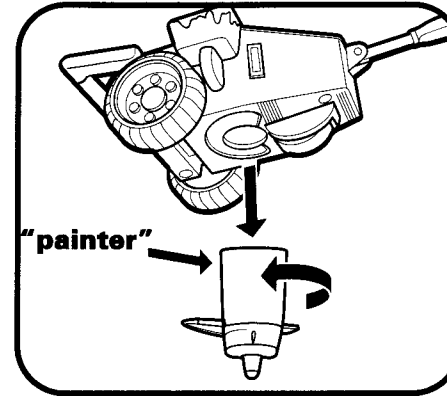

Bottom View of Road Sections

- Fit the street lamp and fence onto the road sections.

TO USE THE "PAINTER"

- Unscrew and remove "painter" from underside of cart.

- Wet the felt tip on the "painter." Fill reservoir with tap water. Screw "painter" back onto cart.

- Roll the cart over the road to create road lines! Move the handle down into the locked position to create solid lines, or move the handle up to create dotted lines. Make road lines over and over again – they dry and disappear in just a few minutes!