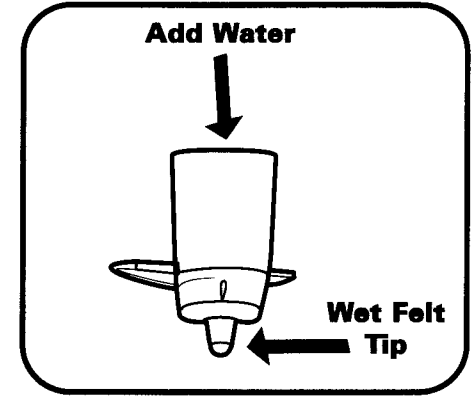

## ASSEMBLY

- Fit road sections together. Sections fit in different configurations, such as the examples below.

Bottom View of Road Sections

- Fit the street lamp and fence onto the road sections.

## TO USE THE "PAINTER"

1. Unscrew and remove "painter" from underside of cart.

2. Wet the felt tip on the "painter." Fill reservoir with tap water. Screw "painter" back onto cart.

3. Roll the cart over the road to create road lines! Move the handle down into the locked position to create solid lines, or move the handle up to create dotted lines. Make road lines over and over again – they dry and disappear in just a few minutes!