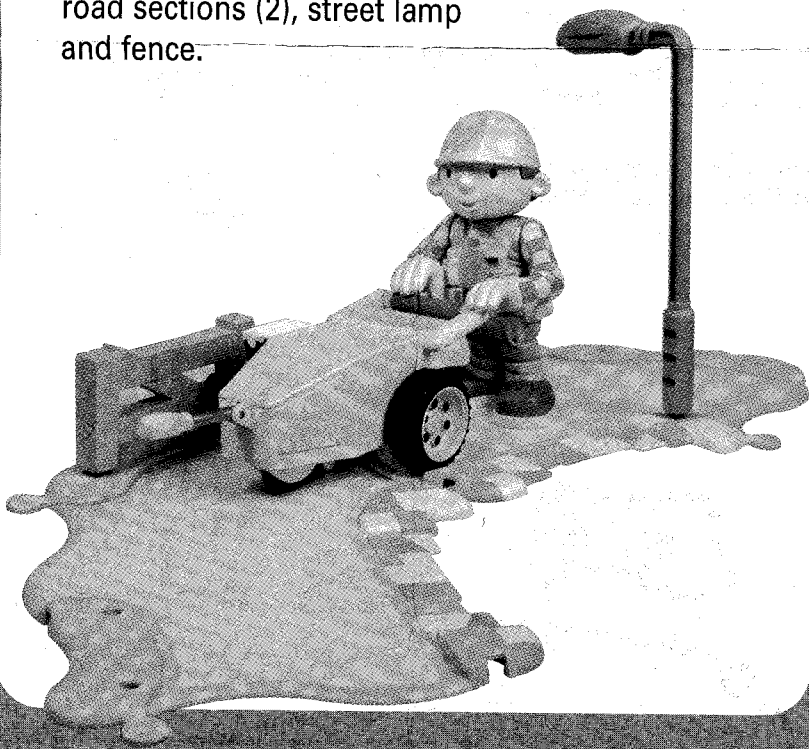

AGE 3+
6105/6108 Asst.

Roadway Painter™*

Thank you for choosing this Bob the Builder™ playset!

Includes Adventure Bob™* figure, roadway painting cart, road sections (2), street lamp and fence.

ASSEMBLY

- Fit road sections together. Sections fit in different configurations, such as the examples below.

Bottom View of Road Sections

- Fit the street lamp and fence onto the road sections.

TO USE THE "PAINTER"

- Unscrew and remove "painter" from underside of cart.

- Wet the felt tip on the "painter." Fill reservoir with tap water. Screw "painter" back onto cart.

- Roll the cart over the road to create road lines! Move the handle down into the locked position to create solid lines, or move the handle up to create dotted lines. Make road lines over and over again – they dry and disappear in just a few minutes!

Let Adventure Bob™ * do the job! Place his hands on the cart handle then give him a push to move the cart and start the roadway painting fun!

Please Note:

- Do not draw on the road with writing tools other than the felt tip included.
- After playing, be sure to empty remaining water from the "painter."