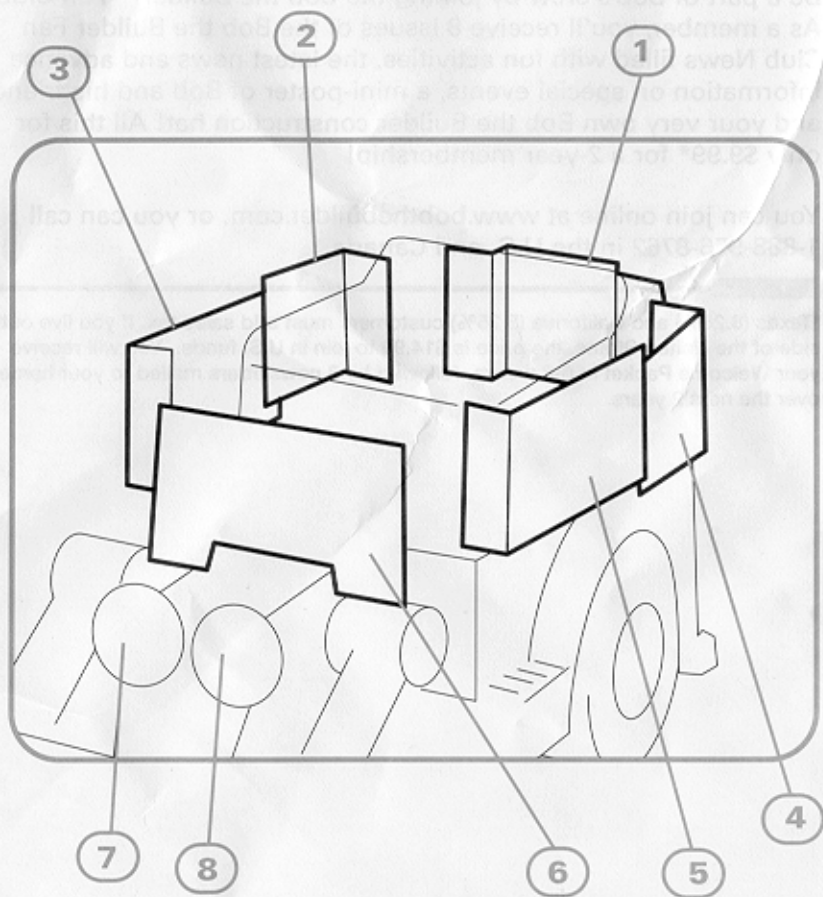

AGE 2+

6090

Ride 'n Go
Scoop™*

Thank you for choosing this Bob the
Builder™ ride-on toy!

WARNING:

Adult supervision required. This ride-on toy is not to be used near swimming pools, on or near hills, roadways or stairways. Shoes must be worn at all times when riding this toy. Designed for only one rider at a time.

Maximum Child
Weight: 60 Lbs (27 Kg)

**ADULT ASSEMBLY
REQUIRED.**

ASSEMBLY

- Snap on the front bucket.

- Snap on the steering wheel.

LABELS

- Peel and apply stickers as shown (refer to the numbers on the sticker sheet).

Note: Cab stickers are designed to overlap and fit around corners as shown.

Apply cab stickers in order from 1-6.

Join the

FAN CLUB

Be a part of Bob's crew by joining the Bob the Builder™ Fan Club! As a member, you'll receive 8 issues of the Bob the Builder Fan Club News filled with fun activities, the latest news and advance information on special events, a mini-poster of Bob and his friends, and your very own Bob the Builder construction hat! All this for only \$9.99* for a 2-year membership!