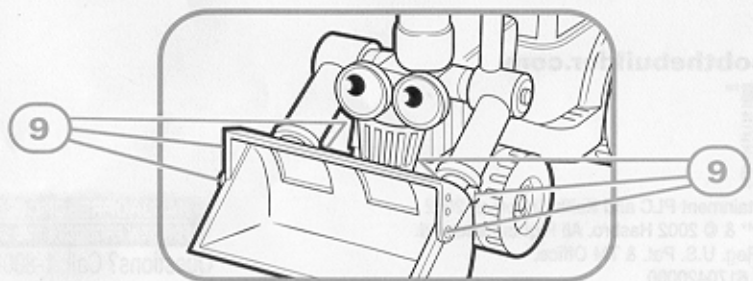

Maximum Child
Weight: 60 Lbs (27 Kg)

**ADULT ASSEMBLY
REQUIRED.**

ASSEMBLY

- Snap on the front bucket.

- Snap on the steering wheel.

LABELS

- Peel and apply stickers as shown (refer to the numbers on the sticker sheet).

Note: Cab stickers are designed to overlap and fit around corners as shown.

Apply cab stickers in order from 1-6.

Join the

FAN CLUB

Be a part of Bob's crew by joining the Bob the Builder™ Fan Club! As a member, you'll receive 8 issues of the Bob the Builder Fan Club News filled with fun activities, the latest news and advance information on special events, a mini-poster of Bob and his friends, and your very own Bob the Builder construction hat! All this for only \$9.99* for a 2-year membership!