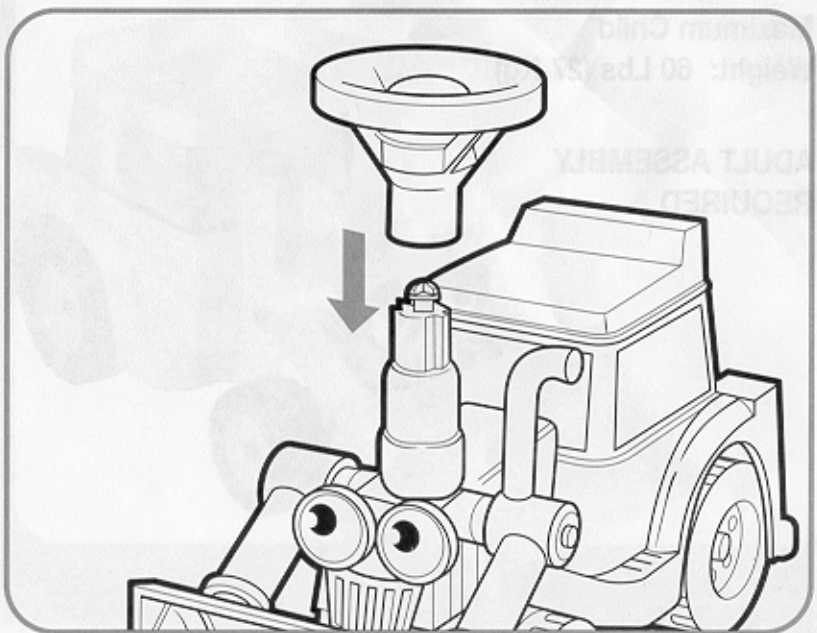

AGE 2+

6090

Ride 'n Go
Scoop™*

Thank you for choosing this Bob the
Builder™ ride-on toy!

WARNING:

Adult supervision required. This ride-on toy is not to be used near swimming pools, on or near hills, roadways or stairways. Shoes must be worn at all times when riding this toy. Designed for only one rider at a time.

Maximum Child
Weight: 60 Lbs (27 Kg)

**ADULT ASSEMBLY
REQUIRED.**

ASSEMBLY

- Snap on the front bucket.

- Snap on the steering wheel.

LABELS

- Peel and apply stickers as shown (refer to the numbers on the sticker sheet).