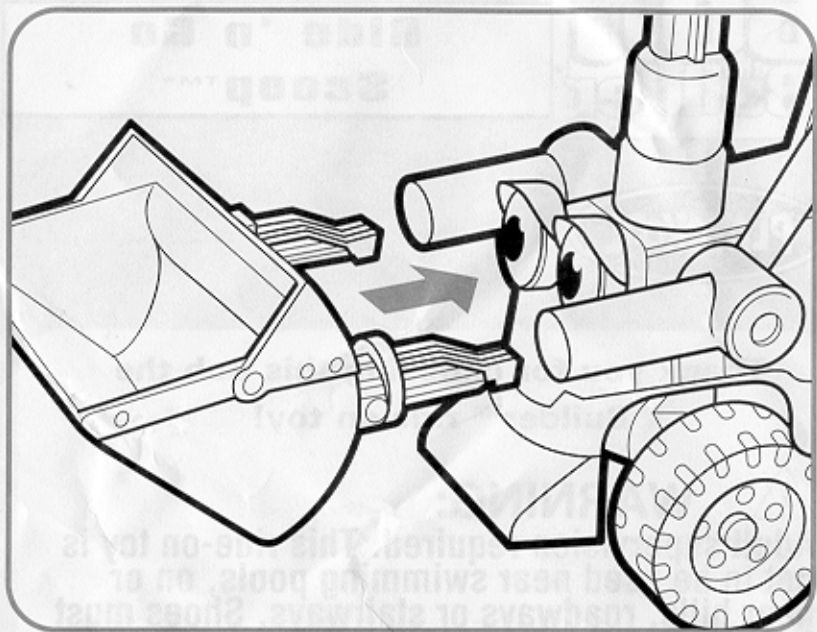

AGE 2+

6090

Ride 'n Go
Scoop™*

Thank you for choosing this Bob the
Builder™ ride-on toy!

WARNING:

Adult supervision required. This ride-on toy is not to be used near swimming pools, on or near hills, roadways or stairways. Shoes must be worn at all times when riding this toy. Designed for only one rider at a time.

Maximum Child
Weight: 60 Lbs (27 Kg)

**ADULT ASSEMBLY
REQUIRED.**

ASSEMBLY

- Snap on the front bucket.

- Snap on the steering wheel.

LABELS

- Peel and apply stickers as shown (refer to the numbers on the sticker sheet).

Note: Cab stickers are designed to overlap and fit around corners as shown.

Apply cab stickers in order from 1-6.

Join the

FAN CLUB

Be a part of Bob's crew by joining the Bob the Builder™ Fan Club! As a member, you'll receive 8 issues of the Bob the Builder Fan Club News filled with fun activities, the latest news and advance information on special events, a mini-poster of Bob and his friends, and your very own Bob the Builder construction hat! All this for only \$9.99* for a 2-year membership!