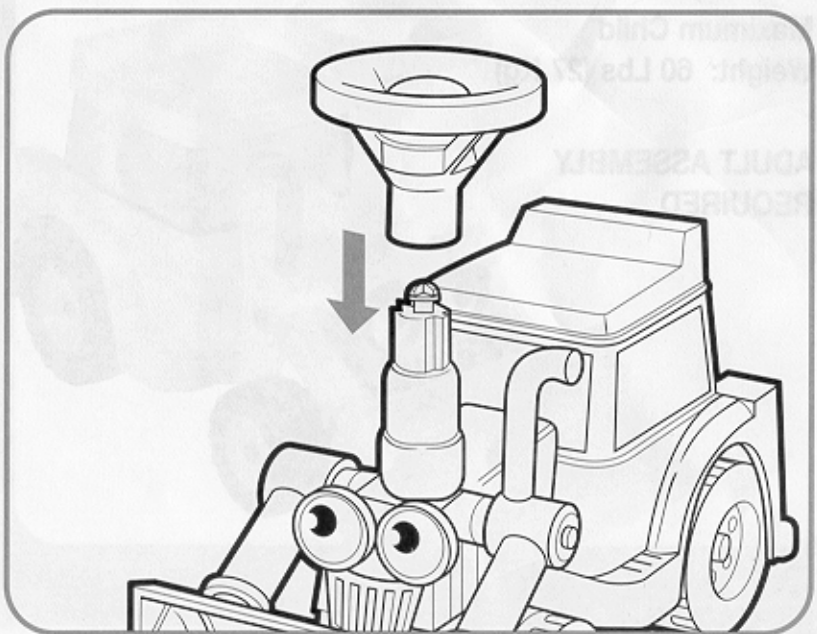

AGE 2+

6090

Ride 'n Go
Scoop™*

Thank you for choosing this Bob the
Builder™ ride-on toy!

WARNING:

Adult supervision required. This ride-on toy is not to be used near swimming pools, on or near hills, roadways or stairways. Shoes must be worn at all times when riding this toy. Designed for only one rider at a time.

Maximum Child
Weight: 60 Lbs (27 Kg)

**ADULT ASSEMBLY
REQUIRED.**

ASSEMBLY

- Snap on the front bucket.

- Snap on the steering wheel.

LABELS

- Peel and apply stickers as shown (refer to the numbers on the sticker sheet).