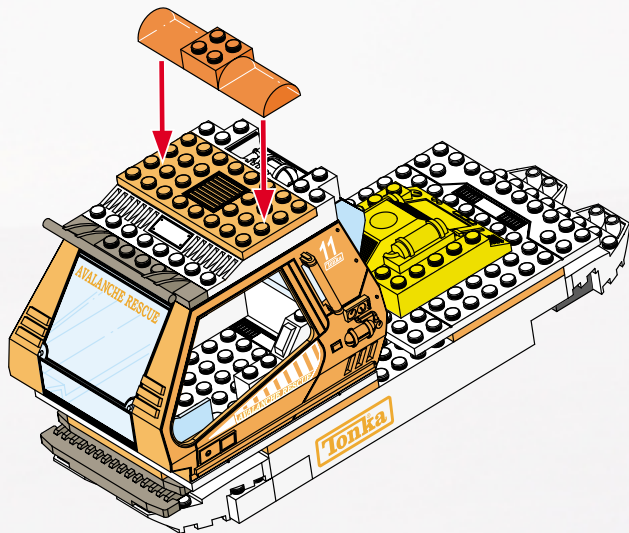

Tonka
**SEARCH
AND
RESCUE**

AGES 4+
8006

WARNING:
CHOKING HAZARD-Small parts.
Not for children under 3 years.

BTR
BUILT TO RULE!™

44 pcs.

ASSEMBLY REQUIRED.
INCLUDES 1 KIT AND FIGURE.

**AVALANCHE
RESCUE**™

1.

2.

3.

4.

5.

6.

7.

8.

9.

10.

11.

2x

12.

13.

14.

15.

a.