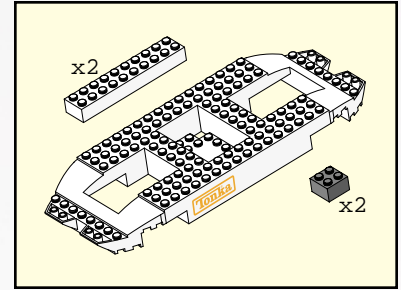

Tonka
**SEARCH
AND
RESCUE**

AGES 4+
8006

WARNING:
CHOKING HAZARD-Small parts.
Not for children under 3 years.

BTR
BUILT TO RULE!™

44 pcs.

ASSEMBLY REQUIRED.
INCLUDES 1 KIT AND FIGURE.

**AVALANCHE
RESCUE**™

1.

2.

3.

4.

5.

6.

7.

8.

9.