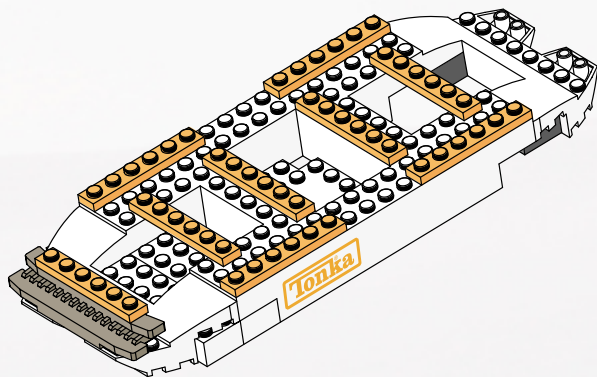

Tonka
**SEARCH
AND
RESCUE**

AGES 4+
8006

WARNING:
CHOKING HAZARD-Small parts.
Not for children under 3 years.

BTR
BUILT TO RULE!™

44 pcs.

ASSEMBLY REQUIRED.
INCLUDES 1 KIT AND FIGURE.

**AVALANCHE
RESCUE**™

1.

2.

3.

4.

5.

6.

7.

8.

9.

10.

11.

2x

12.

13.

14.

15.

a.