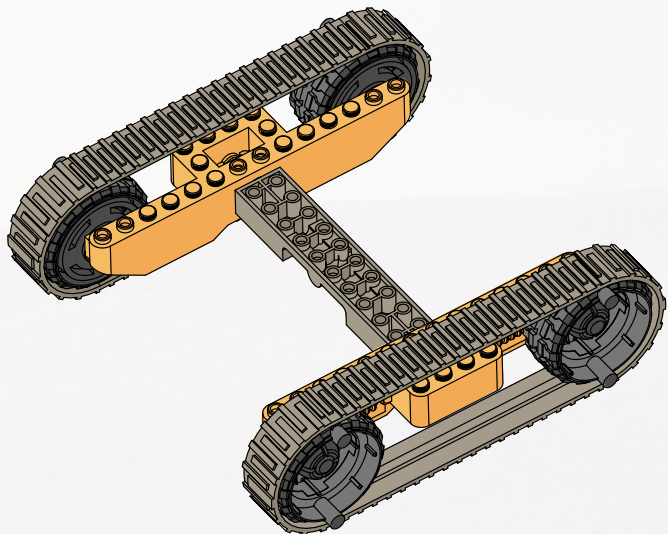

Tonka
**SEARCH
AND
RESCUE**

AGES 4+
8006

WARNING:
CHOKING HAZARD-Small parts.
Not for children under 3 years.

BTR
BUILT TO RULE!™

44 pcs.

ASSEMBLY REQUIRED.
INCLUDES 1 KIT AND FIGURE.

**AVALANCHE
RESCUE**™

1.

10.

11.

2x

12.

13.

14.

15.

a.

b.

c.

16.

x2

17.

ICE PICK!

LAUNCHING GRAPPLING HOOK!

AVALANCHE RESCUE™