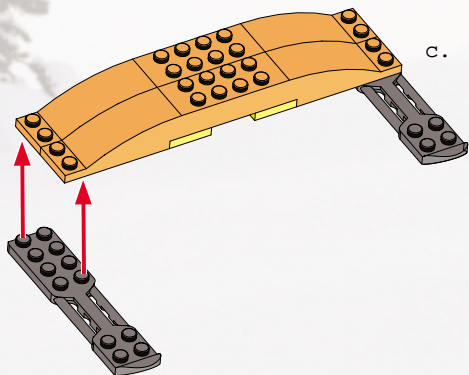

Tonka
**SEARCH
AND
RESCUE**

AGES 4+
8006

WARNING:
CHOKING HAZARD-Small parts.
Not for children under 3 years.

BTR
BUILT TO RULE!™

44 pcs.

ASSEMBLY REQUIRED.
INCLUDES 1 KIT AND FIGURE.

**AVALANCHE
RESCUE**™

1.

2.

3.

4.

5.

6.

7.

8.

9.

10.

11.

2x

12.

13.

14.

15.

a.