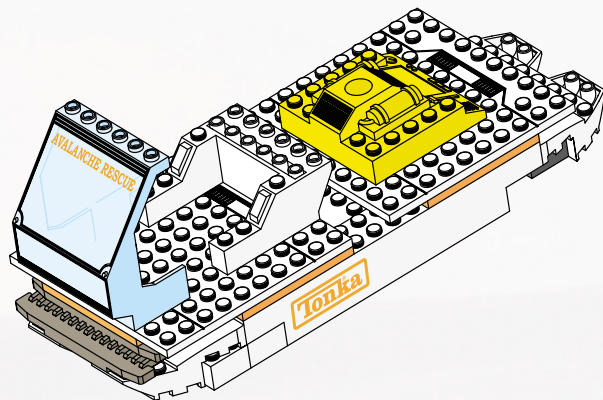

Tonka
**SEARCH
AND
RESCUE**

AGES 4+
8006

WARNING:
CHOKING HAZARD-Small parts.
Not for children under 3 years.

BTR
BUILT TO RULE!™

44 pcs.

ASSEMBLY REQUIRED.
INCLUDES 1 KIT AND FIGURE.

**AVALANCHE
RESCUE**™

1.

2.

3.

4.

5.

6.

7.

8.

9.

10.

11.

2x

12.

13.

14.

15.

a.