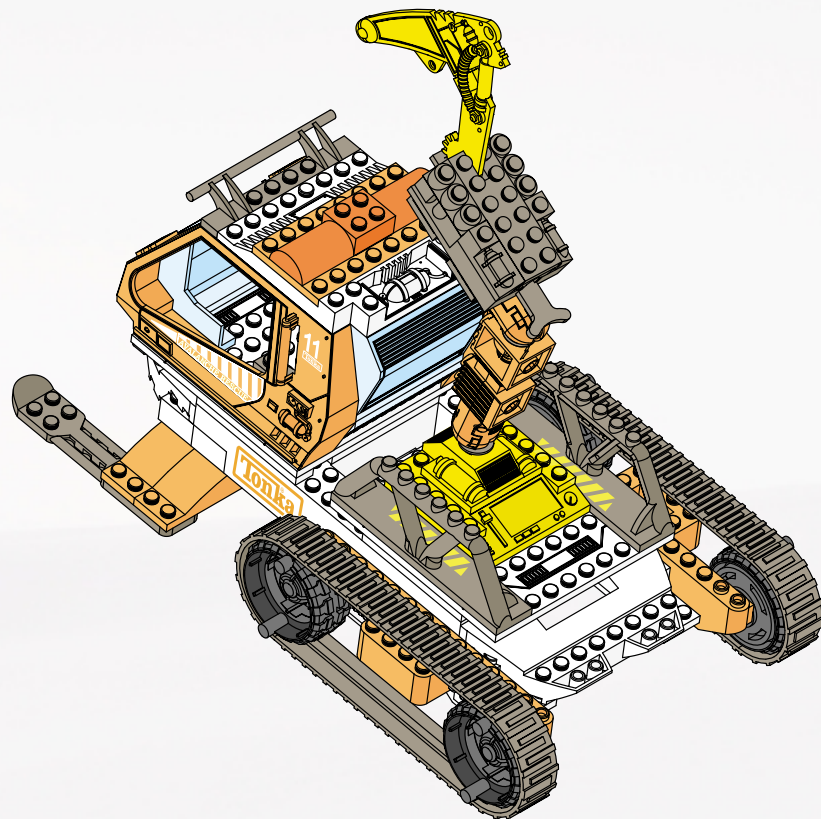

Tonka
**SEARCH
AND
RESCUE**

AGES 4+
8006

WARNING:
CHOKING HAZARD-Small parts.
Not for children under 3 years.

BTR
BUILT TO RULE!™

44 pcs.

ASSEMBLY REQUIRED.
INCLUDES 1 KIT AND FIGURE.

**AVALANCHE
RESCUE**™

1.

10.

11.

2x

12.

13.

14.

15.

a.

b.

c.

16.

x2

17.

ICE PICK!

LAUNCHING GRAPPLING HOOK!

AVALANCHE RESCUE™