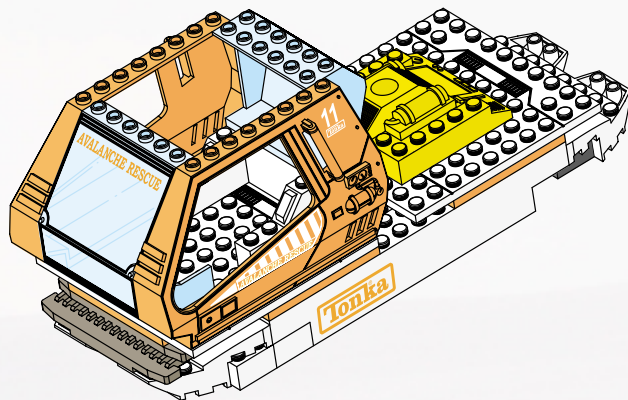

Tonka
**SEARCH
AND
RESCUE**

AGES 4+
8006

WARNING:
CHOKING HAZARD-Small parts.
Not for children under 3 years.

BTR
BUILT TO RULE!™

44 pcs.

ASSEMBLY REQUIRED.
INCLUDES 1 KIT AND FIGURE.

**AVALANCHE
RESCUE**™

1.

2.

3.

4.

5.

6.

7.

8.

9.

10.

11.

2x

12.

13.

14.

15.

a.

b.

c.

16.

x2

17.

ICE PICK!

LAUNCHING GRAPPLING HOOK!

AVALANCHE RESCUE™