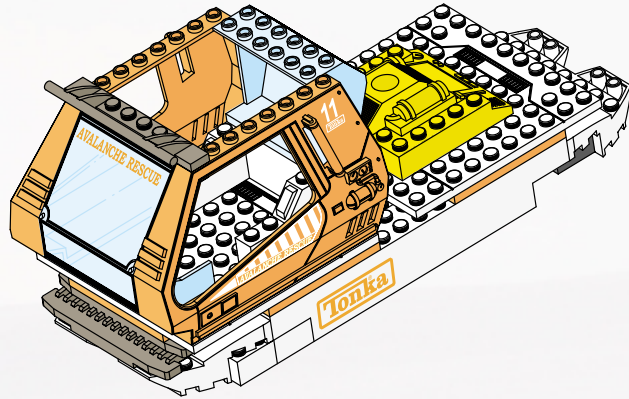

Tonka
**SEARCH
AND
RESCUE**

AGES 4+
8006

WARNING:
CHOKING HAZARD-Small parts.
Not for children under 3 years.

BTR
BUILT TO RULE!™

44 pcs.

ASSEMBLY REQUIRED.
INCLUDES 1 KIT AND FIGURE.

**AVALANCHE
RESCUE**™

1.

2.

3.

4.

5.

6.

7.

8.

9.

10.

11.

2x

12.

13.

14.

15.

a.

b.

c.

16.

x2

17.

ICE PICK!

LAUNCHING GRAPPLING HOOK!

AVALANCHE RESCUE™