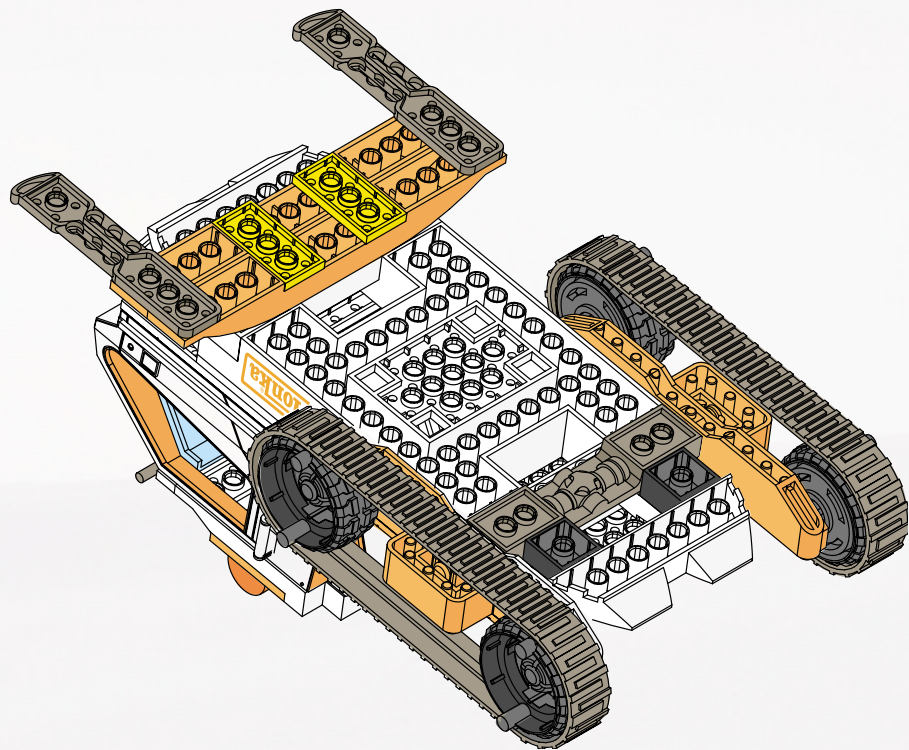

Tonka
**SEARCH
AND
RESCUE**

AGES 4+
8006

WARNING:
CHOKING HAZARD-Small parts.
Not for children under 3 years.

BTR
BUILT TO RULE!™

44 pcs.

ASSEMBLY REQUIRED.
INCLUDES 1 KIT AND FIGURE.

**AVALANCHE
RESCUE**™

1.

10.

11.

2x

12.

13.

14.

15.

a.

b.

c.

16.

x2

17.

ICE PICK!

LAUNCHING GRAPPLING HOOK!

AVALANCHE RESCUE™