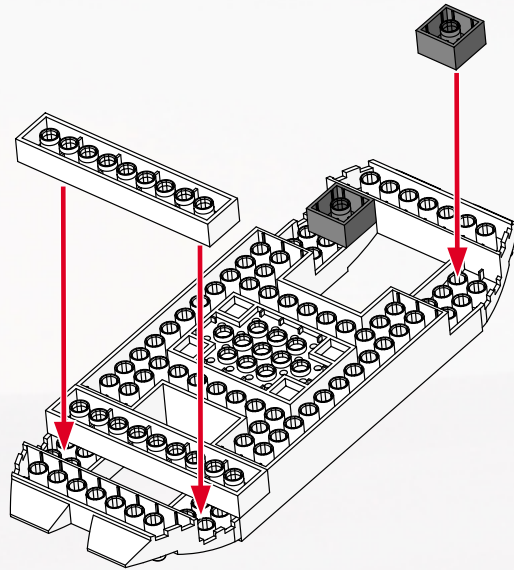

Tonka
**SEARCH
AND
RESCUE**

AGES 4+
8006

WARNING:
CHOKING HAZARD-Small parts.
Not for children under 3 years.

BTR
BUILT TO RULE!™

44 pcs.

ASSEMBLY REQUIRED.
INCLUDES 1 KIT AND FIGURE.

**AVALANCHE
RESCUE**™

1.

2.

3.

4.

5.

6.

7.

8.

9.