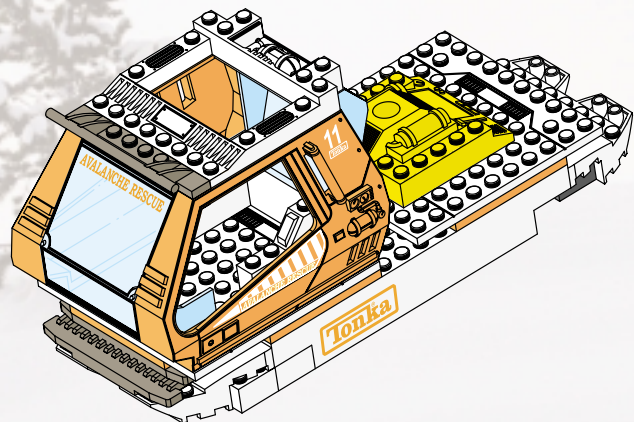

Tonka
**SEARCH
AND
RESCUE**

AGES 4+
8006

WARNING:
CHOKING HAZARD-Small parts.
Not for children under 3 years.

BTR
BUILT TO RULE!™

44 pcs.

ASSEMBLY REQUIRED.
INCLUDES 1 KIT AND FIGURE.

**AVALANCHE
RESCUE**™

1.

2.

3.

4.

5.

6.

7.

8.

9.