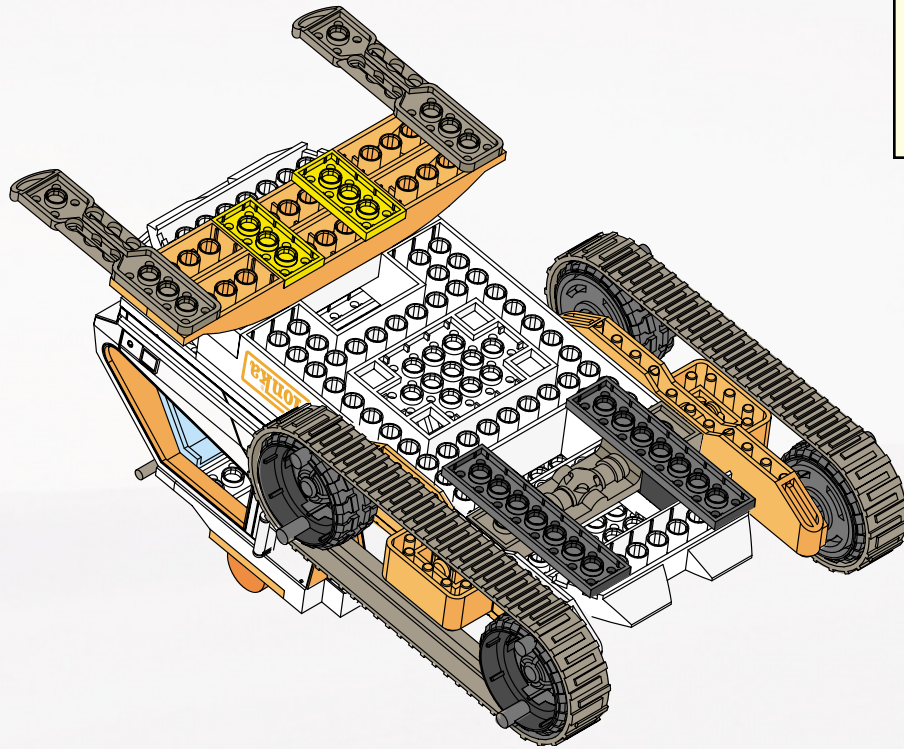

Tonka
**SEARCH
AND
RESCUE**

AGES 4+
8006

WARNING:
CHOKING HAZARD-Small parts.
Not for children under 3 years.

BTR
BUILT TO RULE!™

44 pcs.

ASSEMBLY REQUIRED.
INCLUDES 1 KIT AND FIGURE.

**AVALANCHE
RESCUE**™

1.

10.

11.

2x

12.

13.

14.

15.

a.

b.

c.

16.

x2

17.

ICE PICK!

LAUNCHING GRAPPLING HOOK!

AVALANCHE RESCUE™