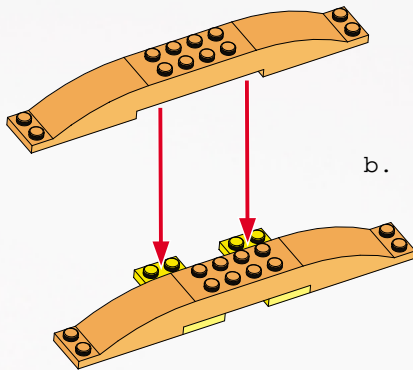

Tonka
**SEARCH
AND
RESCUE**

AGES 4+
8006

WARNING:
CHOKING HAZARD-Small parts.
Not for children under 3 years.

BTR
BUILT TO RULE!™

44 pcs.

ASSEMBLY REQUIRED.
INCLUDES 1 KIT AND FIGURE.

**AVALANCHE
RESCUE**™

1.

2.

3.

4.

5.

6.

7.

8.

9.

10.

11.

2x

12.

13.

14.

15.

a.