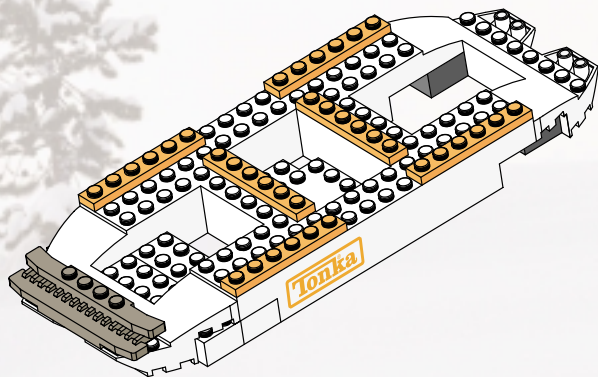

Tonka
**SEARCH
AND
RESCUE**

AGES 4+
8006

WARNING:
CHOKING HAZARD-Small parts.
Not for children under 3 years.

BTR
BUILT TO RULE!™

44 pcs.

ASSEMBLY REQUIRED.
INCLUDES 1 KIT AND FIGURE.

**AVALANCHE
RESCUE**™

1.

2.

3.

4.

5.

6.

7.

8.

9.

10.

11.

2x

12.

13.

14.

15.

a.