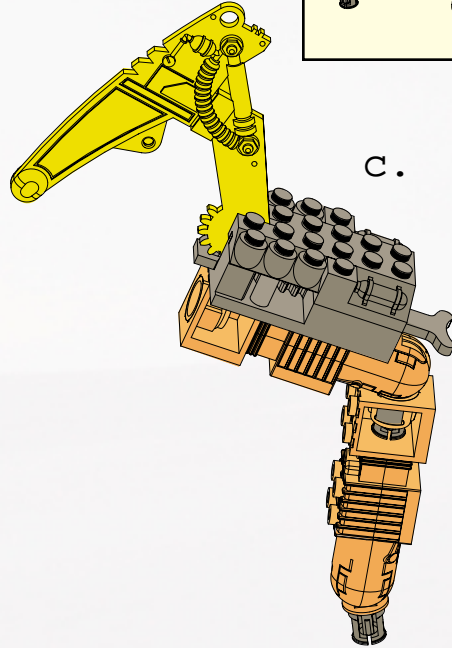

Tonka
**SEARCH
AND
RESCUE**

AGES 4+
8006

WARNING:
CHOKING HAZARD-Small parts.
Not for children under 3 years.

BTR
BUILT TO RULE!™

44 pcs.

ASSEMBLY REQUIRED.
INCLUDES 1 KIT AND FIGURE.

**AVALANCHE
RESCUE**™

1.

b.

c.

16.

x2

17.

ICE PICK!

LAUNCHING GRAPPLING HOOK!

AVALANCHE RESCUE™