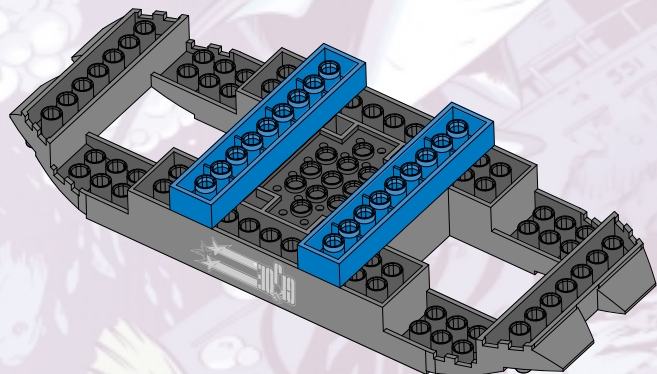

AGES 5+
6540

 **WARNING:**
CHOKING HAZARD-Small parts.
Not for children under 3 years.

42 pcs.

ASSEMBLY REQUIRED.
INCLUDES 1 KIT AND FIGURE.

Wet-Suit®

1.

2.

3.

4.

5.

6.

7.

8.

9.

10.

LAUNCHING MISSILE!

2.

CODE NAME: DEPTH RAY™

MODE 1: SUBMARINE

MODE 2: DUNE BUGGY

P/N 6257670001

Product and colors may vary.

© 2002 Hasbro.

All Rights Reserved.