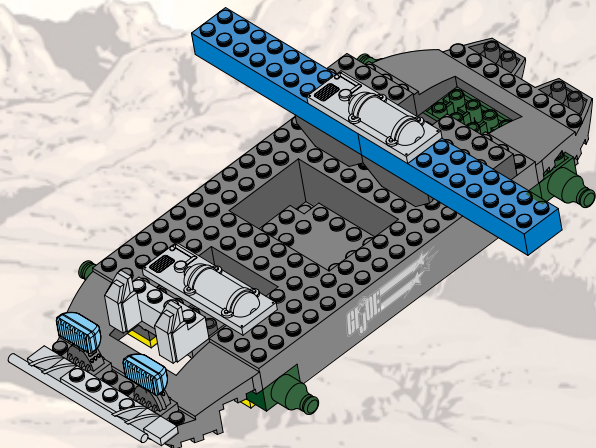

1.

2.

1.

2.

3.

4.

5.

6.

7.

8.

9.

10.

11.

12.

LAUNCHING MISSILE!

1.

2.

CODE NAME: DEPTH RAY™

MODE 1: SUBMARINE

MODE 2: DUNE BUGGY

P/N 6257670001

Product and colors may vary.

© 2002 Hasbro.

All Rights Reserved.