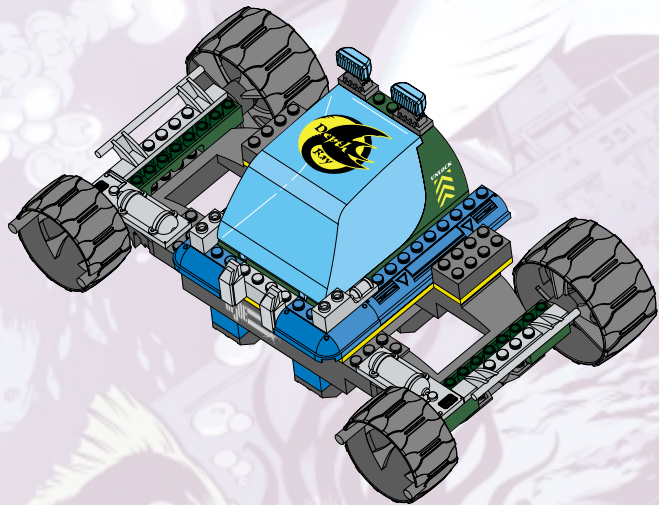

4.

5.

6.

7.

8.

9.

10.

LAUNCHING MISSILE!

1.

2.

1.

2.

3.

4.

5.

6.

2.

CODE NAME: DEPTH RAY™

MODE 1: SUBMARINE

MODE 2: DUNE BUGGY

P/N 6257670001

Product and colors may vary.

© 2002 Hasbro.

All Rights Reserved.