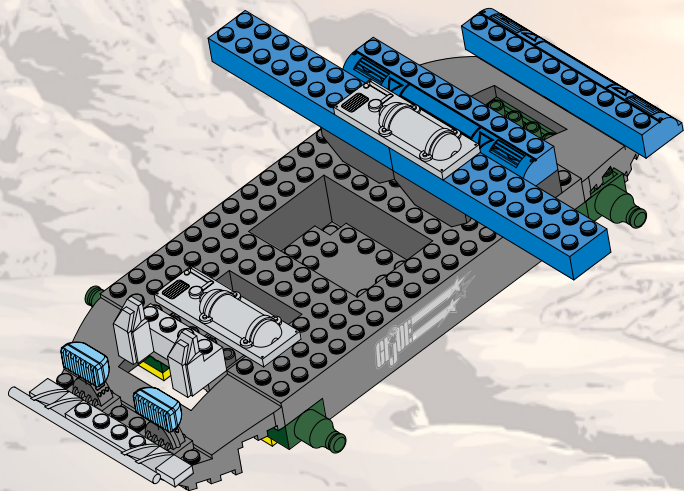

1.

2.

1.

2.

3.

4.

5.

6.

7.

8.

9.

10.

11.

12.

LAUNCHING MISSILE!

1.

2.

CODE NAME: DEPTH RAY™

MODE 1: SUBMARINE

MODE 2: DUNE BUGGY

P/N 6257670001

Product and colors may vary.

© 2002 Hasbro.

All Rights Reserved.