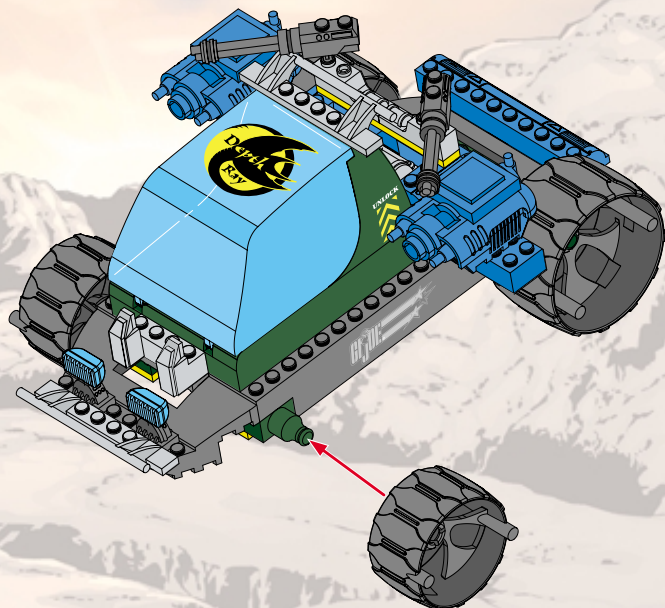

7.

8.

9.

10.

11.

12.

LAUNCHING MISSILE!

1.

2.

CODE NAME: DEPTH RAY™

MODE 1: SUBMARINE

MODE 2: DUNE BUGGY

P/N 6257670001

Product and colors may vary.

© 2002 Hasbro.

All Rights Reserved.