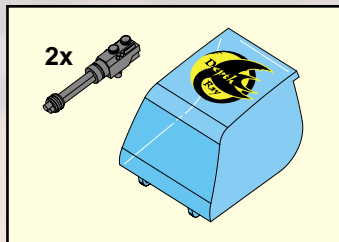

7.

8.

9.

10.

11.

12.

LAUNCHING MISSILE!

1.

2.

CODE NAME: DEPTH RAY™

MODE 1: SUBMARINE

MODE 2: DUNE BUGGY

P/N 6257670001

Product and colors may vary.

© 2002 Hasbro.

All Rights Reserved.