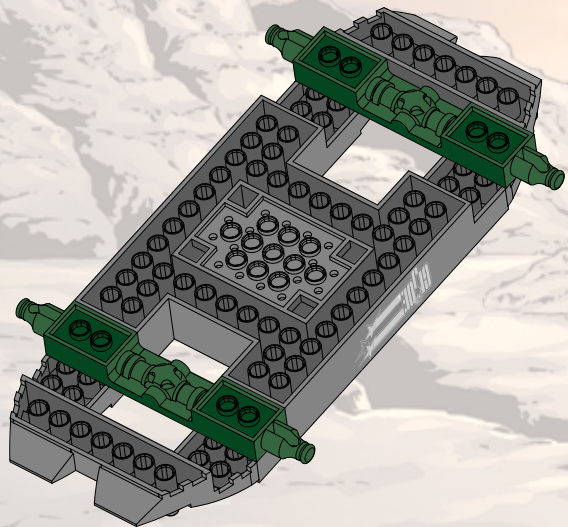

4.

5.

6.

7.

8.

9.

10.

LAUNCHING MISSILE!

1.

2.

1.

2.

3.

4.

5.

6.

2.

CODE NAME: DEPTH RAY™

MODE 1: SUBMARINE

MODE 2: DUNE BUGGY

P/N 6257670001

Product and colors may vary.

© 2002 Hasbro.

All Rights Reserved.