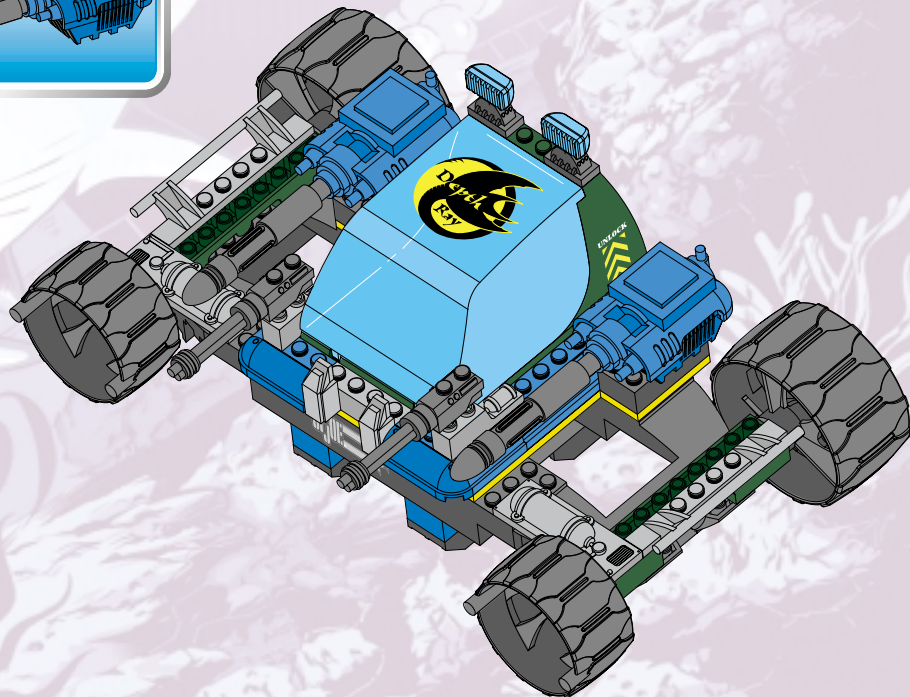

4.

5.

6.

7.

8.

9.

10.

LAUNCHING MISSILE!

1.

2.

1.

2.

3.

4.

5.

6.

2.

CODE NAME: DEPTH RAY™

MODE 1: SUBMARINE

MODE 2: DUNE BUGGY

P/N 6257670001

Product and colors may vary.

© 2002 Hasbro.

All Rights Reserved.