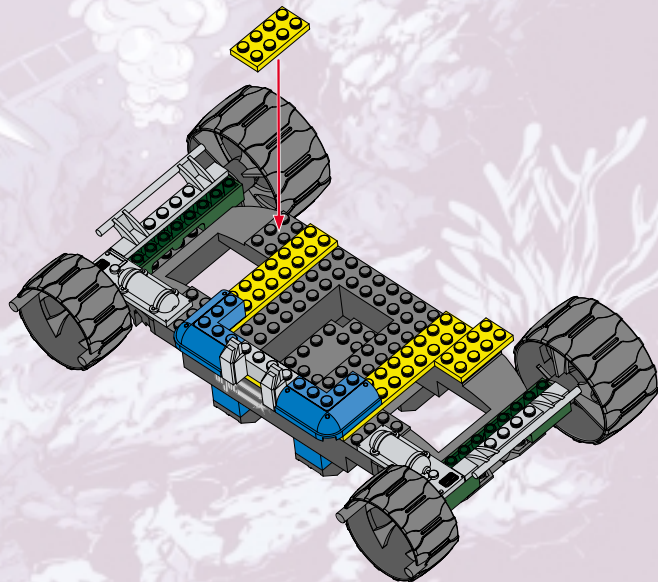

AGES 5+
6540

 **WARNING:**
CHOKING HAZARD-Small parts.
Not for children under 3 years.

42 pcs.

ASSEMBLY REQUIRED.
INCLUDES 1 KIT AND FIGURE.

Wet-Suit®

1.

2.

3.

4.

5.

6.

7.

8.

9.

10.

LAUNCHING MISSILE!

2.

CODE NAME: DEPTH RAY™

MODE 1: SUBMARINE

MODE 2: DUNE BUGGY

P/N 6257670001

Product and colors may vary.

© 2002 Hasbro.

All Rights Reserved.