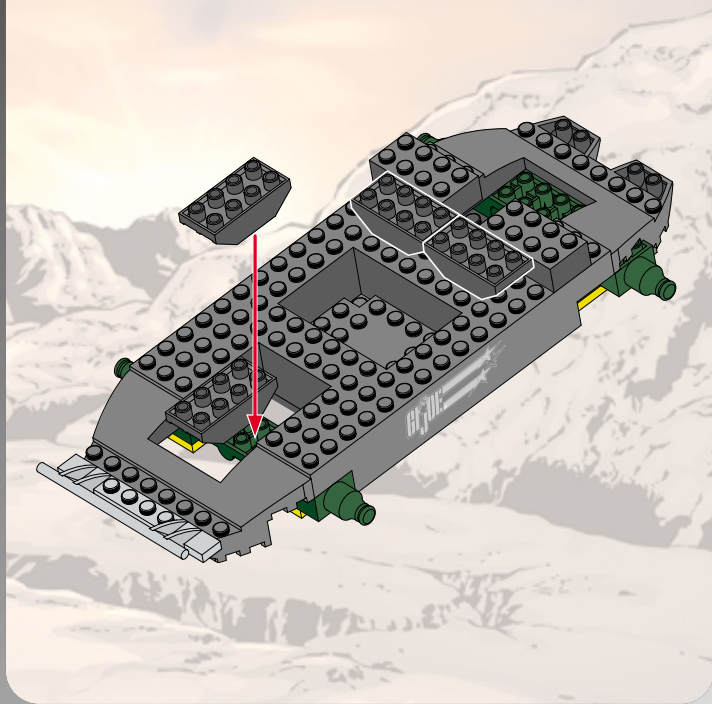

1.

2.

1.

2.

3.

4.

5.

6.

7.

8.

9.

10.

11.

12.

LAUNCHING MISSILE!

1.

2.

CODE NAME: DEPTH RAY™

MODE 1: SUBMARINE

MODE 2: DUNE BUGGY

P/N 6257670001

Product and colors may vary.

© 2002 Hasbro.

All Rights Reserved.