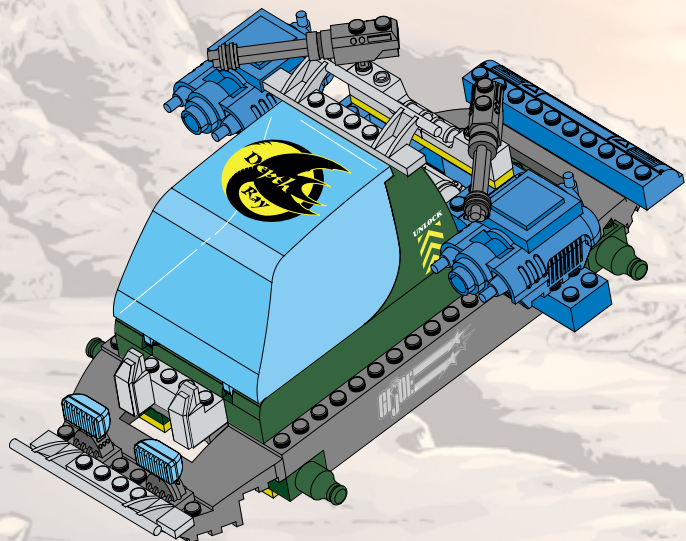

7.

8.

9.

10.

11.

12.

LAUNCHING MISSILE!

1.

2.

CODE NAME: DEPTH RAY™

MODE 1: SUBMARINE

MODE 2: DUNE BUGGY

P/N 6257670001

Product and colors may vary.

© 2002 Hasbro.

All Rights Reserved.