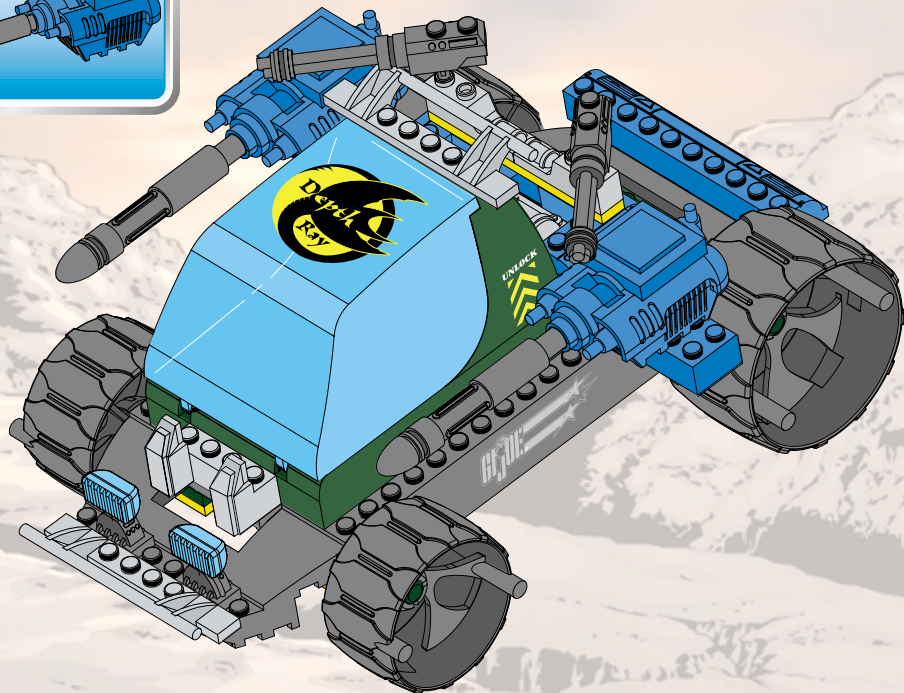

7.

8.

9.

10.

11.

12.

LAUNCHING MISSILE!

1.

2.

CODE NAME: DEPTH RAY™

MODE 1: SUBMARINE

MODE 2: DUNE BUGGY

P/N 6257670001

Product and colors may vary.

© 2002 Hasbro.

All Rights Reserved.