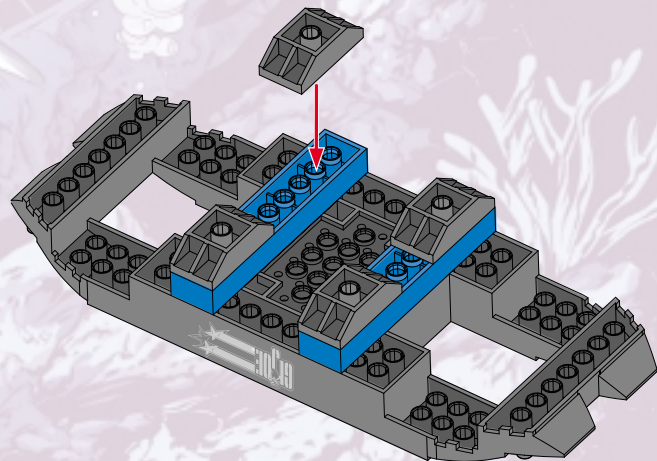

AGES 5+
6540

 **WARNING:**
CHOKING HAZARD-Small parts.
Not for children under 3 years.

42 pcs.

ASSEMBLY REQUIRED.
INCLUDES 1 KIT AND FIGURE.

Wet-Suit®

1.

2.

3.