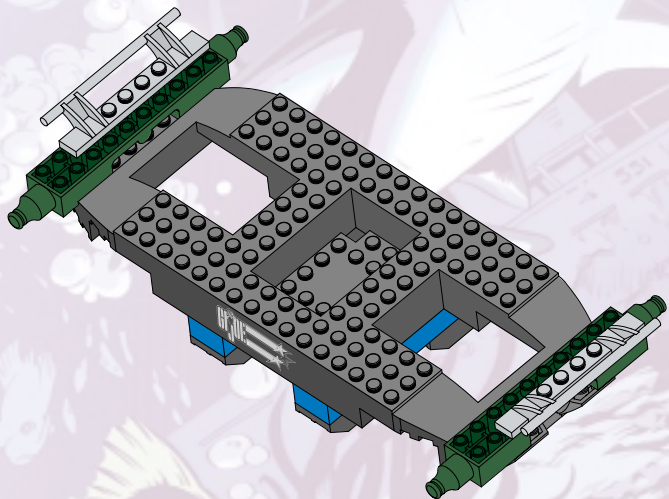

AGES 5+
6540

 **WARNING:**
CHOKING HAZARD-Small parts.
Not for children under 3 years.

42 pcs.

ASSEMBLY REQUIRED.
INCLUDES 1 KIT AND FIGURE.

Wet-Suit®

1.

2.

3.

4.

5.

6.

7.

8.

9.

10.

LAUNCHING MISSILE!

2.

CODE NAME: DEPTH RAY™

MODE 1: SUBMARINE

MODE 2: DUNE BUGGY

P/N 6257670001

Product and colors may vary.

© 2002 Hasbro.

All Rights Reserved.