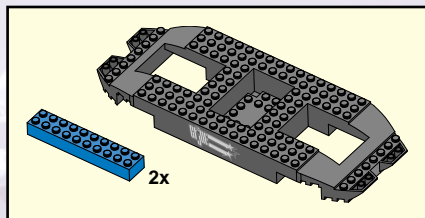

AGES 5+
6540

 **WARNING:**
CHOKING HAZARD-Small parts.
Not for children under 3 years.

42 pcs.

ASSEMBLY REQUIRED.
INCLUDES 1 KIT AND FIGURE.

Wet-Suit®

1.

2.

3.

4.

5.

6.

7.

8.

9.

10.

LAUNCHING MISSILE!