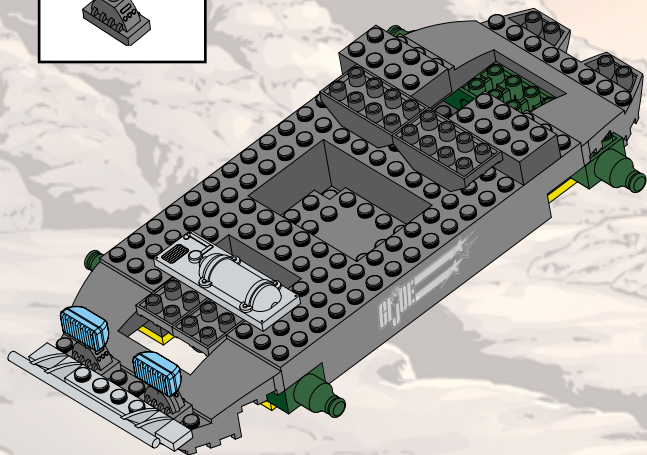

1.

2.

1.

2.

3.

4.

5.

6.

7.

8.

9.

10.

11.

12.

LAUNCHING MISSILE!

1.

2.

CODE NAME: DEPTH RAY™

MODE 1: SUBMARINE

MODE 2: DUNE BUGGY

P/N 6257670001

Product and colors may vary.

© 2002 Hasbro.

All Rights Reserved.