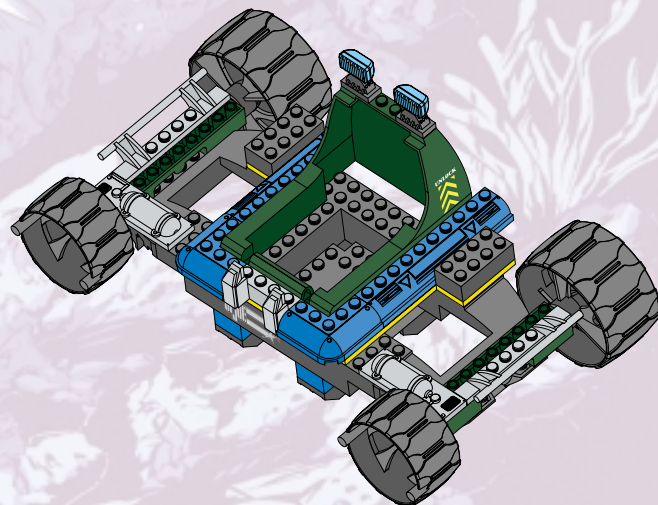

4.

5.

6.

7.

8.

9.

10.

LAUNCHING MISSILE!

1.

2.

1.

2.

3.

4.

5.

6.

7.

8.

9.

10.

11.

12.

LAUNCHING MISSILE!

1.

2.

CODE NAME: DEPTH RAY™

MODE 1: SUBMARINE

MODE 2: DUNE BUGGY

P/N 6257670001

Product and colors may vary.

© 2002 Hasbro.

All Rights Reserved.