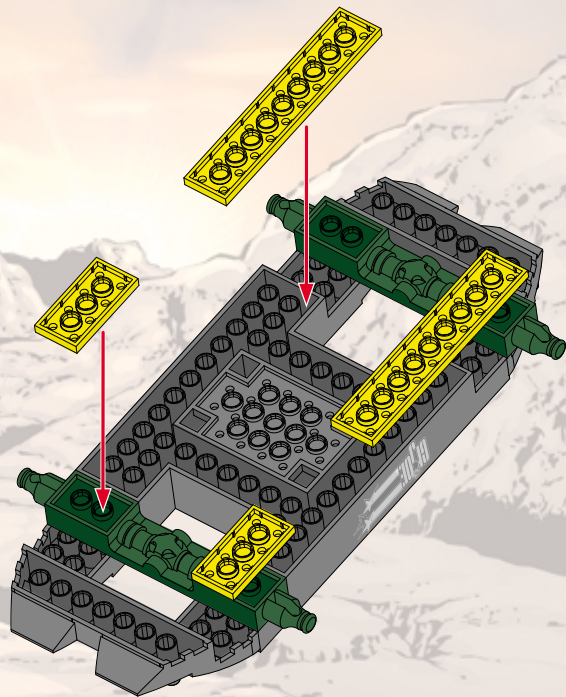

1.

2.

1.

2.

3.

4.

5.

6.

7.

8.

9.

10.

11.

12.

LAUNCHING MISSILE!

1.

2.

CODE NAME: DEPTH RAY™

MODE 1: SUBMARINE

MODE 2: DUNE BUGGY

P/N 6257670001

Product and colors may vary.

© 2002 Hasbro.

All Rights Reserved.