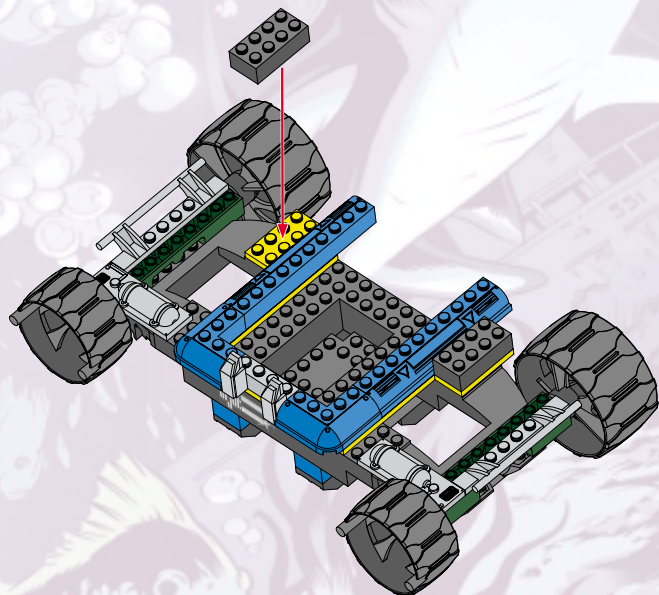

4.

5.

6.

7.

8.

9.

10.

LAUNCHING MISSILE!

1.

2.

1.

2.

3.

4.

5.

6.

2.

CODE NAME: DEPTH RAY™

MODE 1: SUBMARINE

MODE 2: DUNE BUGGY

P/N 6257670001

Product and colors may vary.

© 2002 Hasbro.

All Rights Reserved.