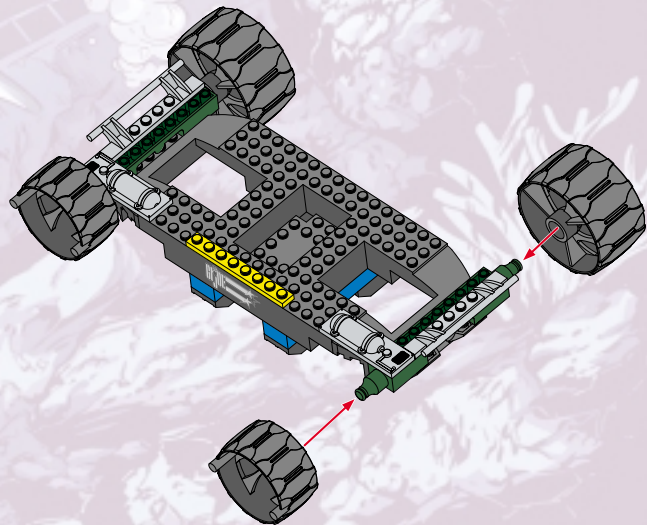

AGES 5+
6540

 **WARNING:**
CHOKING HAZARD-Small parts.
Not for children under 3 years.

42 pcs.

ASSEMBLY REQUIRED.
INCLUDES 1 KIT AND FIGURE.

Wet-Suit®

1.

2.

3.

4.

5.

6.

7.

8.

9.

10.

LAUNCHING MISSILE!