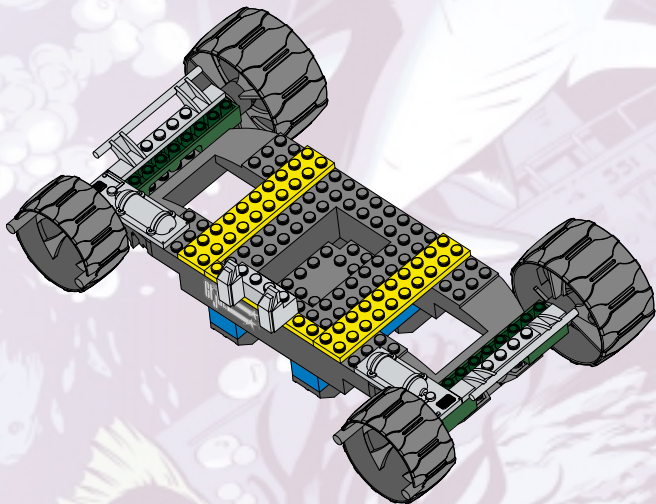

AGES 5+
6540

 **WARNING:**
CHOKING HAZARD-Small parts.
Not for children under 3 years.

42 pcs.

ASSEMBLY REQUIRED.
INCLUDES 1 KIT AND FIGURE.

Wet-Suit®

1.

2.

3.

4.

5.

6.

7.

8.

9.

10.

LAUNCHING MISSILE!

2.

CODE NAME: DEPTH RAY™

MODE 1: SUBMARINE

MODE 2: DUNE BUGGY

P/N 6257670001

Product and colors may vary.

© 2002 Hasbro.

All Rights Reserved.