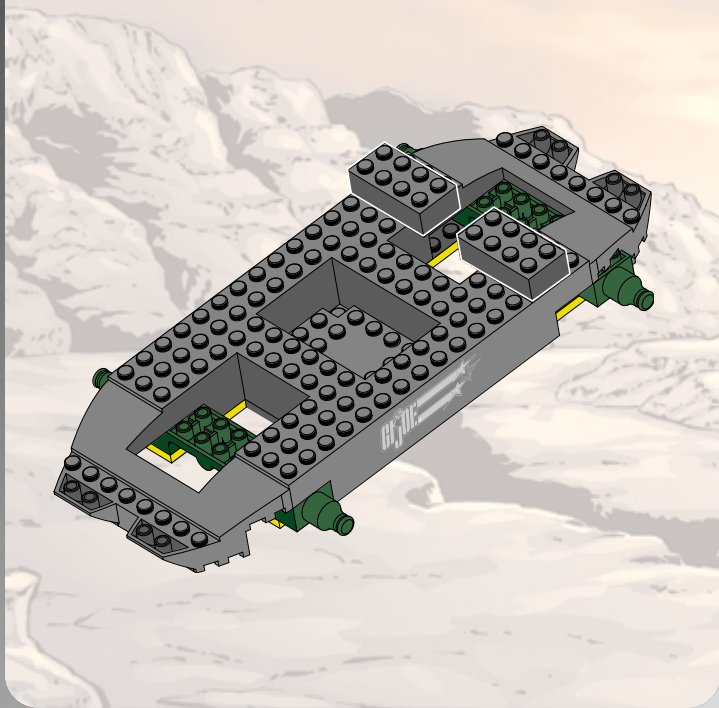

1.

2.

1.

2.

3.

4.

5.

6.

7.

8.

9.

10.

11.

12.

LAUNCHING MISSILE!

1.

2.

CODE NAME: DEPTH RAY™

MODE 1: SUBMARINE

MODE 2: DUNE BUGGY

P/N 6257670001

Product and colors may vary.

© 2002 Hasbro.

All Rights Reserved.