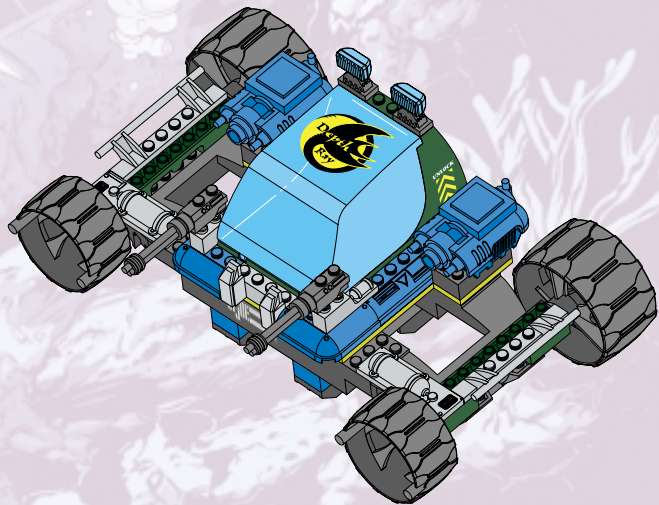

4.

5.

6.

7.

8.

9.

10.

LAUNCHING MISSILE!

1.

2.

1.

2.

3.

4.

5.

6.

7.

8.

9.

10.

11.

12.

LAUNCHING MISSILE!

1.

2.

CODE NAME: DEPTH RAY™

MODE 1: SUBMARINE

MODE 2: DUNE BUGGY

P/N 6257670001

Product and colors may vary.

© 2002 Hasbro.

All Rights Reserved.