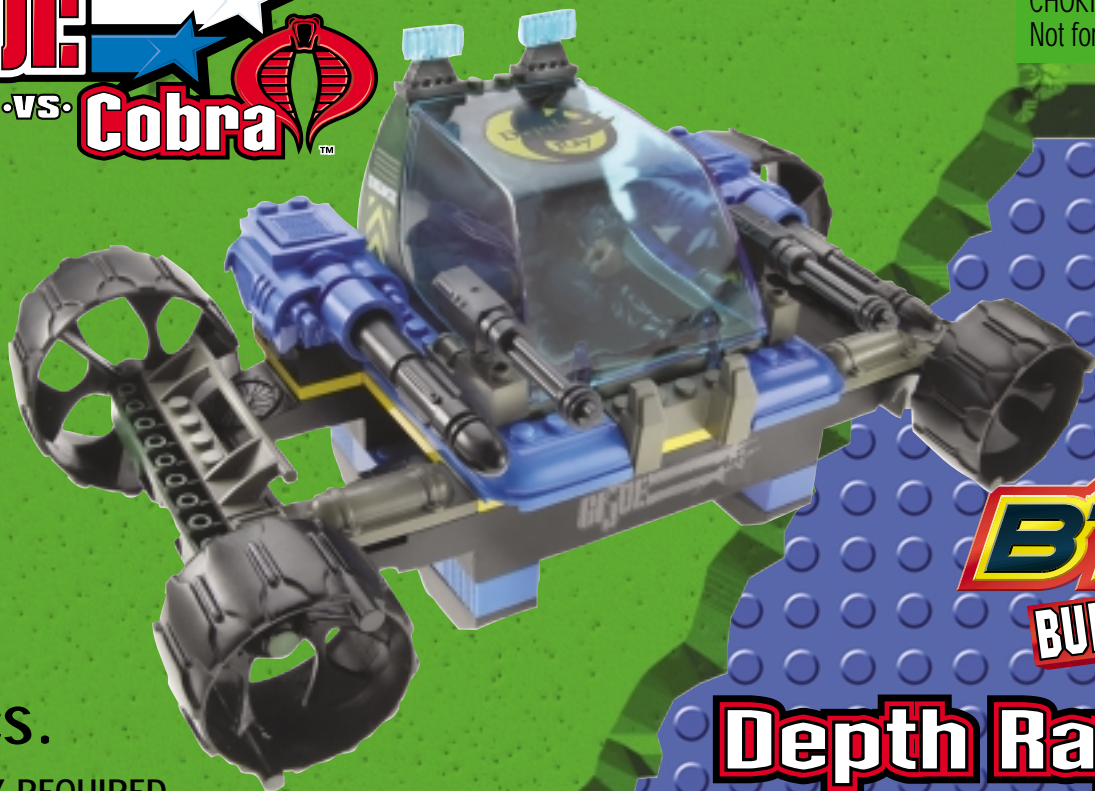

AGES 5+
6540

 **WARNING:**
CHOKING HAZARD-Small parts.
Not for children under 3 years.

42 pcs.

ASSEMBLY REQUIRED.
INCLUDES 1 KIT AND FIGURE.

Wet-Suit®

1.

2.

3.

2.

CODE NAME: DEPTH RAY™

MODE 1: SUBMARINE

MODE 2: DUNE BUGGY

P/N 6257670001

Product and colors may vary.

© 2002 Hasbro.

All Rights Reserved.