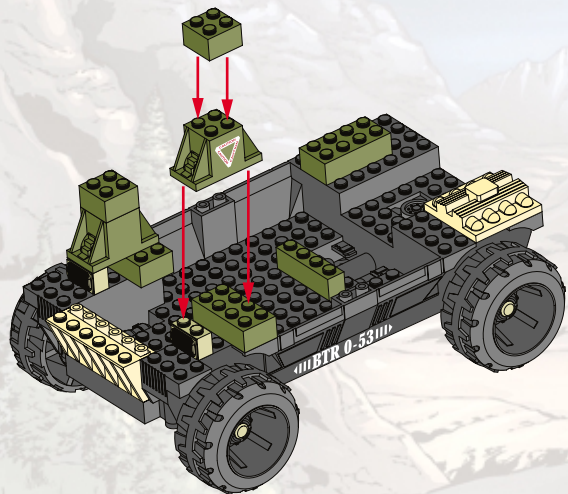

G.I. JOE  **vs. Cobra** 

AGES 5+
6504

WARNING:

CHOKING HAZARD—Small parts.
Not for children under 3 years.

BTR
BUILT TO RULE! TM

45 pcs.

ASSEMBLY REQUIRED.
INCLUDES 1 KIT AND FIGURE.

Forest Fox 
Frostbite TM

8.

LAUNCHING MISSILE!

1.

2.

1.

MODE 2: TRANSPORT

2.

3.

4.

5.

6.

7.

8.

LAUNCHING MISSILE!

1.

2.