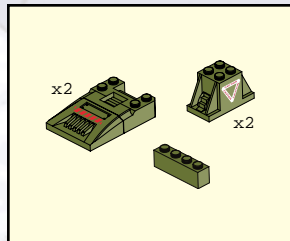

G.I. JOE  **vs. Cobra** 

AGES 5+
6504

WARNING:

CHOKING HAZARD—Small parts.
Not for children under 3 years.

BTR
BUILT TO RULE! TM

45 pcs.

ASSEMBLY REQUIRED.
INCLUDES 1 KIT AND FIGURE.

Forest Fox 
Frostbite TM

1.

MODE 1: 4x4 TRUCK

2.

3.

4.

5.

6.

7.