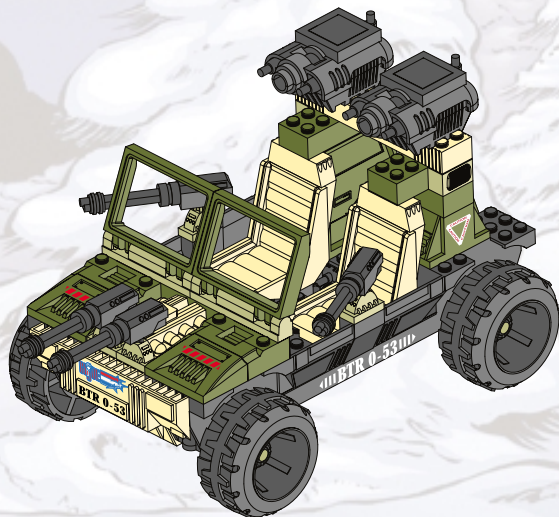

G.I. JOE  **vs. Cobra** 

AGES 5+
6504

WARNING:

CHOKING HAZARD—Small parts.
Not for children under 3 years.

BTR
BUILT TO RULE! TM

45 pcs.

ASSEMBLY REQUIRED.
INCLUDES 1 KIT AND FIGURE.

Forest Fox 
Frostbite TM

1.

MODE 1: 4x4 TRUCK

2.

3.

4.

5.

6.

7.

8.

LAUNCHING MISSILE!

1.

2.

1.

MODE 2: TRANSPORT

2.

3.