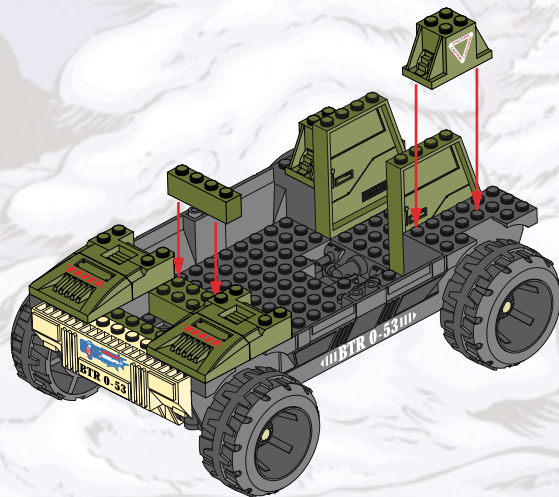

G.I. JOE  **vs. Cobra** 

AGES 5+
6504

WARNING:

CHOKING HAZARD—Small parts.
Not for children under 3 years.

BTR
BUILT TO RULE! TM

45 pcs.

ASSEMBLY REQUIRED.
INCLUDES 1 KIT AND FIGURE.

Forest Fox 
Frostbite TM

1.

MODE 1: 4x4 TRUCK

2.

3.

4.

5.

6.

7.

8.

LAUNCHING MISSILE!

1.

2.

1.

MODE 2: TRANSPORT

2.

3.