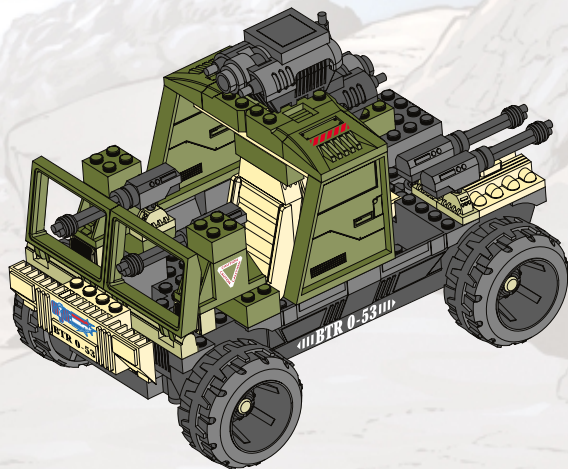

4.

5.

6.

7.

8.

LAUNCHING MISSILE!

1.

2.

CODE NAME: FOREST FOX™

MODE 1: 4x4 TRUCK

MODE 2: TRANSPORT

P/N 624714001

Product and colors may vary.

© 2003 Hasbro.

All Rights Reserved.

*denotes Reg. U.S. Pat. & TM Office.