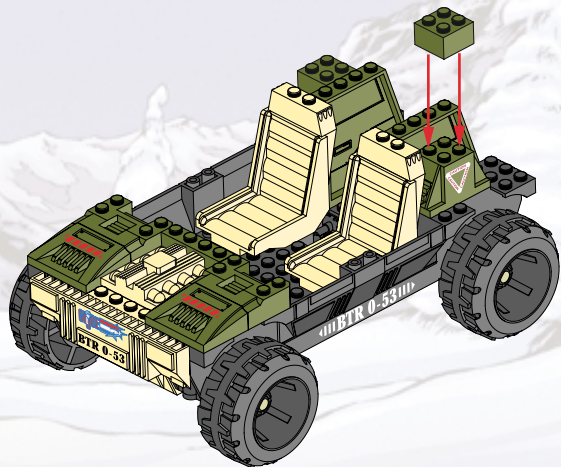

G.I. JOE  **vs. Cobra** 

AGES 5+
6504

WARNING:

CHOKING HAZARD—Small parts.
Not for children under 3 years.

BTR
BUILT TO RULE! TM

45 pcs.

ASSEMBLY REQUIRED.
INCLUDES 1 KIT AND FIGURE.

Forest Fox 
Frostbite TM

1.

MODE 1: 4x4 TRUCK

2.

3.

4.

5.

6.

7.

8.

LAUNCHING MISSILE!

1.

2.

1.

MODE 2: TRANSPORT

2.

3.