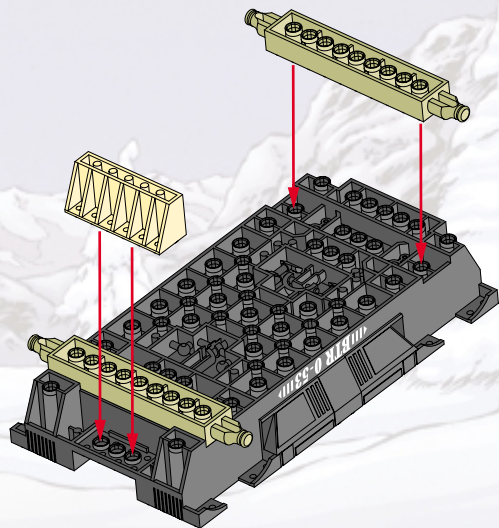

G.I. JOE  **vs. Cobra** 

AGES 5+
6504

WARNING:

CHOKING HAZARD—Small parts.
Not for children under 3 years.

BTR
BUILT TO RULE! TM

45 pcs.

ASSEMBLY REQUIRED.
INCLUDES 1 KIT AND FIGURE.

Forest Fox 
Frostbite TM

1.

MODE 1: 4x4 TRUCK

2.

3.

4.

5.

6.

7.