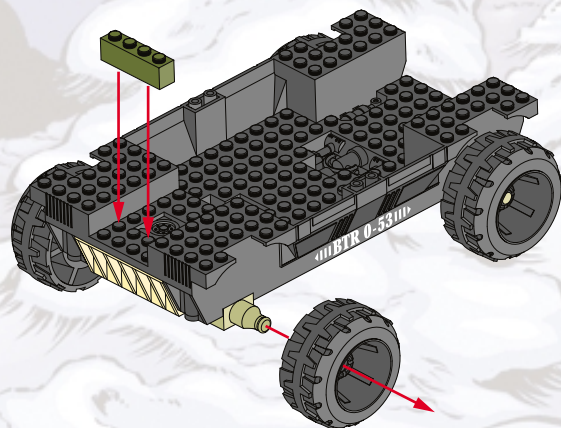

G.I. JOE  **vs. Cobra** 

AGES 5+
6504

WARNING:

CHOKING HAZARD—Small parts.
Not for children under 3 years.

BTR
BUILT TO RULE! TM

45 pcs.

ASSEMBLY REQUIRED.
INCLUDES 1 KIT AND FIGURE.

Forest Fox 
Frostbite TM

1.

MODE 1: 4x4 TRUCK

2.

3.

4.

5.

6.

7.