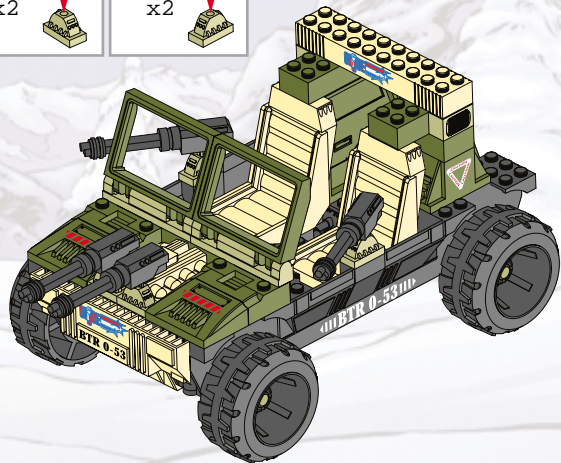

G.I. JOE  **vs. Cobra** 

AGES 5+
6504

WARNING:

CHOKING HAZARD—Small parts.
Not for children under 3 years.

BTR
BUILT TO RULE! TM

45 pcs.

ASSEMBLY REQUIRED.
INCLUDES 1 KIT AND FIGURE.

Forest Fox 
Frostbite TM

1.

MODE 1: 4x4 TRUCK

2.

3.

4.

5.

6.

7.

8.

LAUNCHING MISSILE!

1.

2.

1.

MODE 2: TRANSPORT

2.

3.