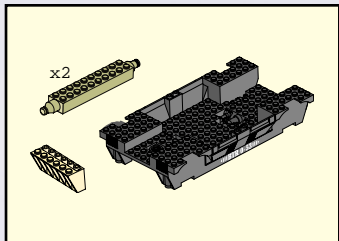

G.I. JOE  **vs. Cobra** 

AGES 5+
6504

WARNING:

CHOKING HAZARD—Small parts.
Not for children under 3 years.

BTR
BUILT TO RULE! TM

45 pcs.

ASSEMBLY REQUIRED.
INCLUDES 1 KIT AND FIGURE.

Forest Fox 
Frostbite TM

1.

MODE 1: 4x4 TRUCK

2.

3.

4.

5.

6.

7.