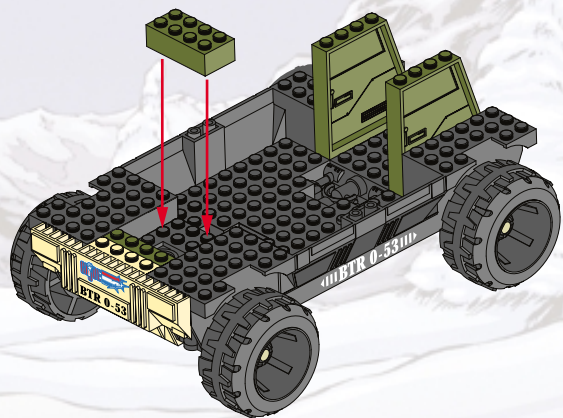

G.I. JOE  **vs. Cobra** 

AGES 5+
6504

WARNING:

CHOKING HAZARD—Small parts.
Not for children under 3 years.

BTR
BUILT TO RULE! TM

45 pcs.

ASSEMBLY REQUIRED.
INCLUDES 1 KIT AND FIGURE.

Forest Fox 
Frostbite TM

1.

MODE 1: 4x4 TRUCK

2.

3.

4.

5.

6.

7.

8.

LAUNCHING MISSILE!

1.

2.

1.

MODE 2: TRANSPORT

2.

3.