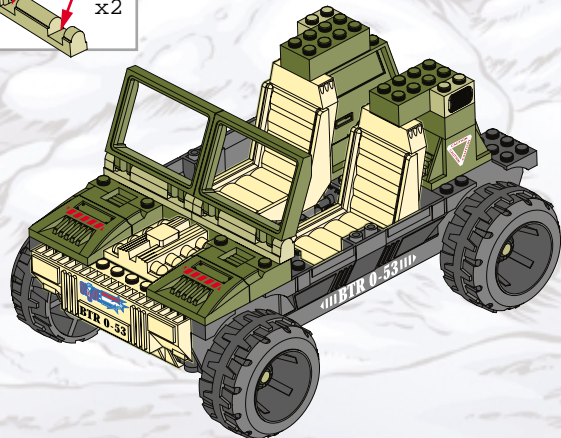

G.I. JOE  **vs. Cobra** 

AGES 5+
6504

WARNING:

CHOKING HAZARD—Small parts.
Not for children under 3 years.

BTR
BUILT TO RULE! TM

45 pcs.

ASSEMBLY REQUIRED.
INCLUDES 1 KIT AND FIGURE.

Forest Fox 
Frostbite TM

1.

MODE 1: 4x4 TRUCK

2.

3.

4.

5.

6.

7.

8.

LAUNCHING MISSILE!

1.

2.

1.

MODE 2: TRANSPORT

2.

3.