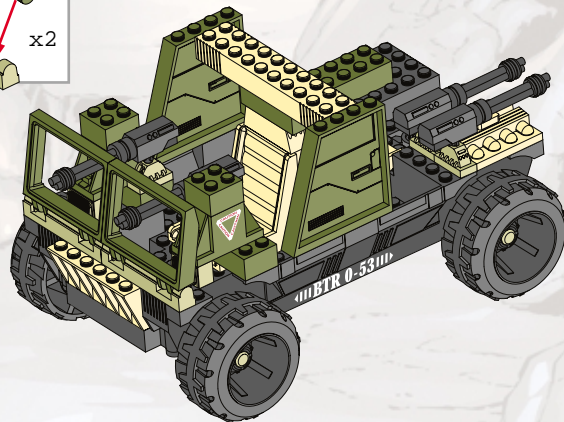

G.I. JOE  **vs. Cobra** 

AGES 5+
6504

WARNING:

CHOKING HAZARD—Small parts.
Not for children under 3 years.

BTR
BUILT TO RULE! TM

45 pcs.

ASSEMBLY REQUIRED.
INCLUDES 1 KIT AND FIGURE.

Forest Fox 
Frostbite TM

8.

LAUNCHING MISSILE!

1.

2.

1.

MODE 2: TRANSPORT

2.

3.

4.

5.

6.

7.

8.

LAUNCHING MISSILE!

1.

2.