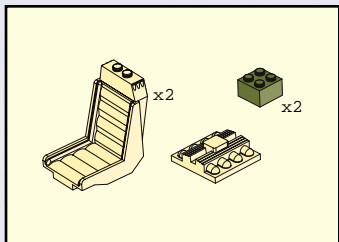

G.I. JOE  **vs. Cobra** 

AGES 5+
6504

WARNING:

CHOKING HAZARD—Small parts.
Not for children under 3 years.

BTR
BUILT TO RULE! TM

45 pcs.

ASSEMBLY REQUIRED.
INCLUDES 1 KIT AND FIGURE.

Forest Fox 
Frostbite TM

1.

MODE 1: 4x4 TRUCK

2.

3.

4.

5.

6.

7.