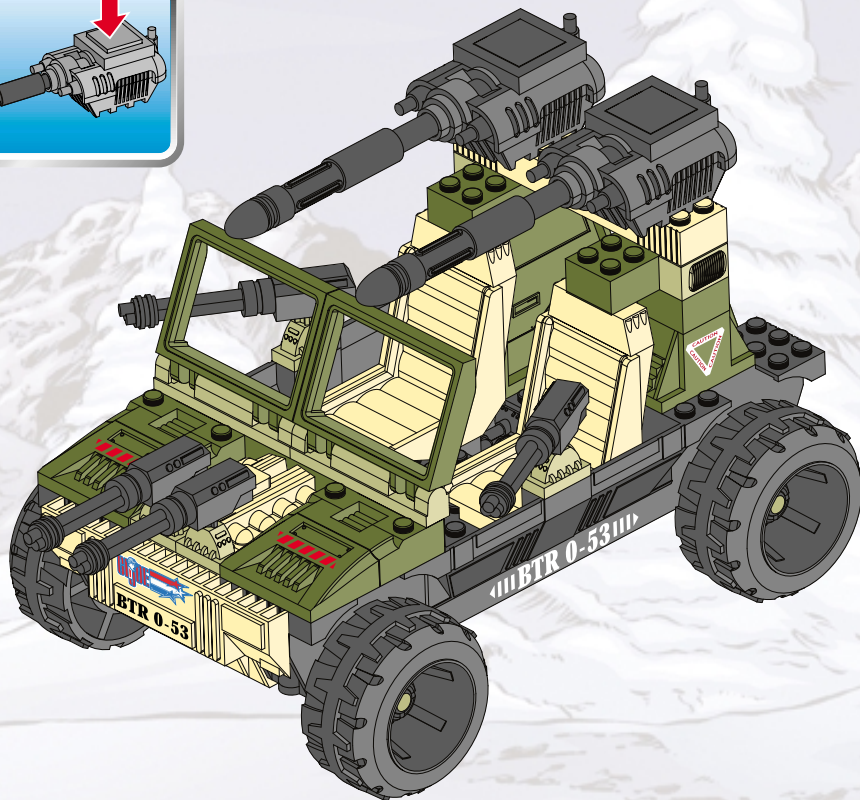

G.I. JOE  **vs. Cobra** 

AGES 5+
6504

WARNING:

CHOKING HAZARD—Small parts.
Not for children under 3 years.

BTR
BUILT TO RULE! TM

45 pcs.

ASSEMBLY REQUIRED.
INCLUDES 1 KIT AND FIGURE.

Forest Fox 
Frostbite TM

8.

LAUNCHING MISSILE!

1.

2.

1.

MODE 2: TRANSPORT

2.

3.

4.

5.

6.

7.

8.

LAUNCHING MISSILE!

1.

2.