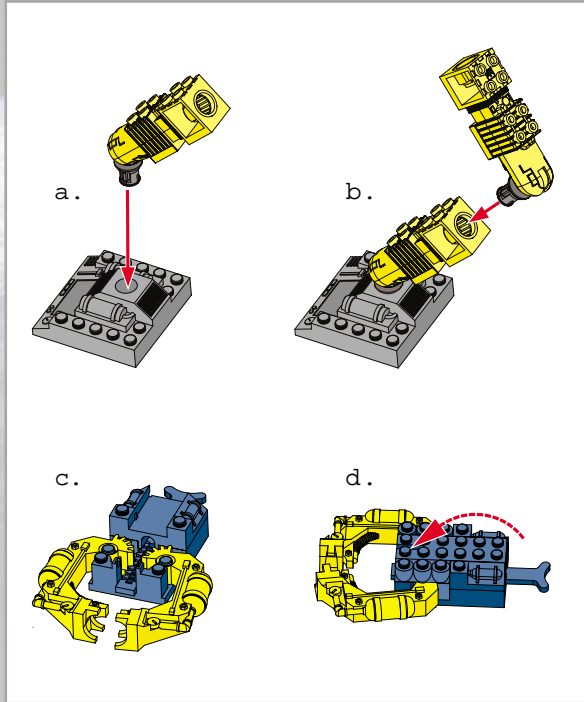

10.

CAPTURE ARM!