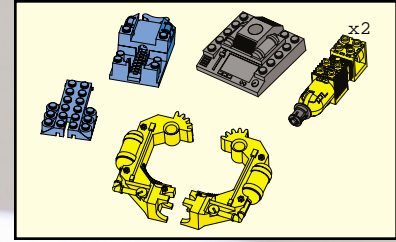

10.

CAPTURE ARM!