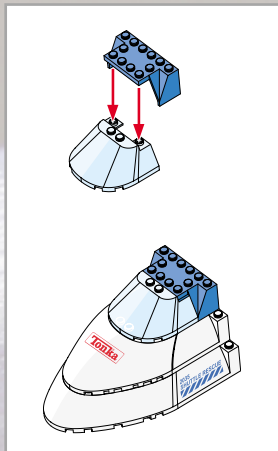

**Tonka**  
**SEARCH  
AND  
RESCUE**

AGES 4+  
8008

**WARNING:**  
CHOKING HAZARD-Small parts.  
Not for children under 3 years.

**BTR**  
**BUILT TO RULE!**™

**SPACE SHUTTLE  
MISSION**

89 pcs.

ASSEMBLY REQUIRED.  
INCLUDES 1 KIT AND FIGURE.

1.

2.

3.

4.

5.

6.

7.

8.