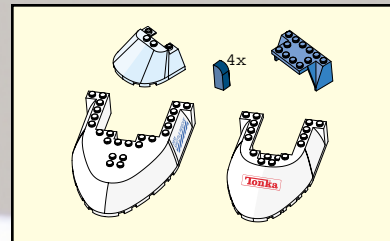

**Tonka**  
**SEARCH  
AND  
RESCUE**

AGES 4+  
8008

**WARNING:**  
CHOKING HAZARD-Small parts.  
Not for children under 3 years.

**BTR**  
**BUILT TO RULE!**™

**SPACE SHUTTLE  
MISSION**

89 pcs.

ASSEMBLY REQUIRED.  
INCLUDES 1 KIT AND FIGURE.

1.

2.

3.

4.

5.

6.

7.

8.