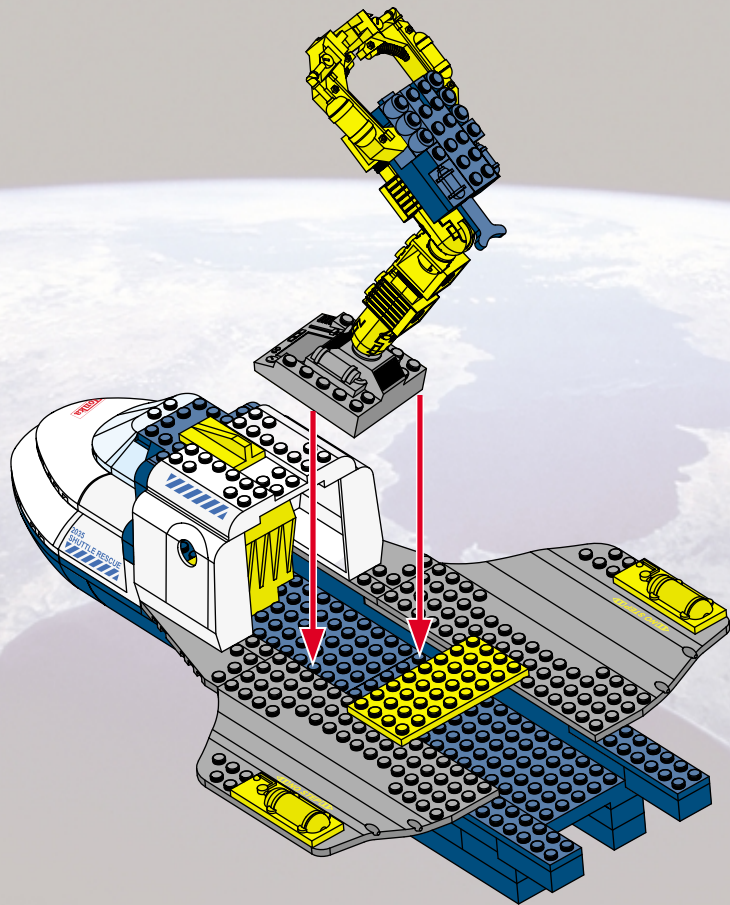

**Tonka**  
**SEARCH  
AND  
RESCUE**

AGES 4+  
8008

**WARNING:**  
CHOKING HAZARD-Small parts.  
Not for children under 3 years.

**BTR**  
**BUILT TO RULE!**™

**SPACE SHUTTLE  
MISSION**

89 pcs.

ASSEMBLY REQUIRED.  
INCLUDES 1 KIT AND FIGURE.

# CAPTURE ARM!

11.

12.

13.

14.

15.

16.

17.