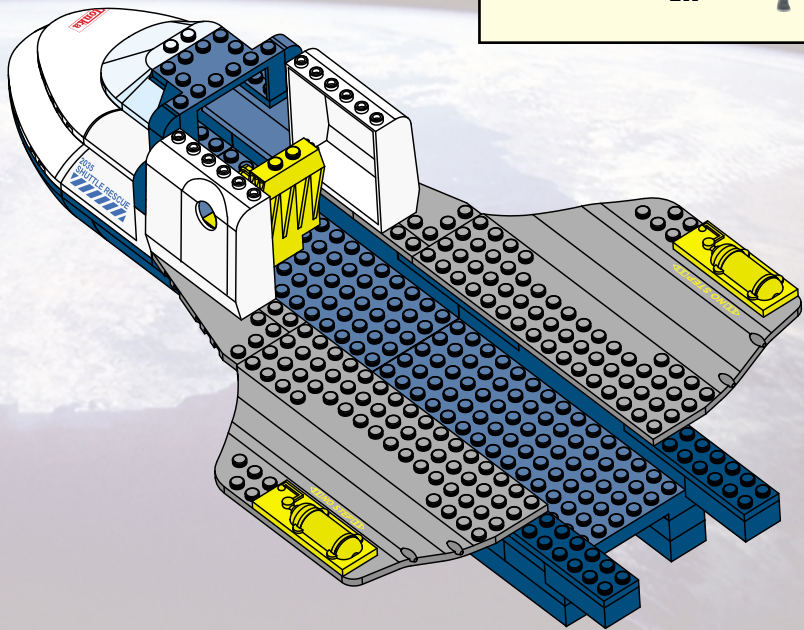

**Tonka**  
**SEARCH  
AND  
RESCUE**

AGES 4+  
8008

**WARNING:**  
CHOKING HAZARD-Small parts.  
Not for children under 3 years.

**BTR**  
**BUILT TO RULE!**™

**SPACE SHUTTLE  
MISSION**

89 pcs.

ASSEMBLY REQUIRED.  
INCLUDES 1 KIT AND FIGURE.

1.

2.

3.

4.

5.

6.

7.

8.