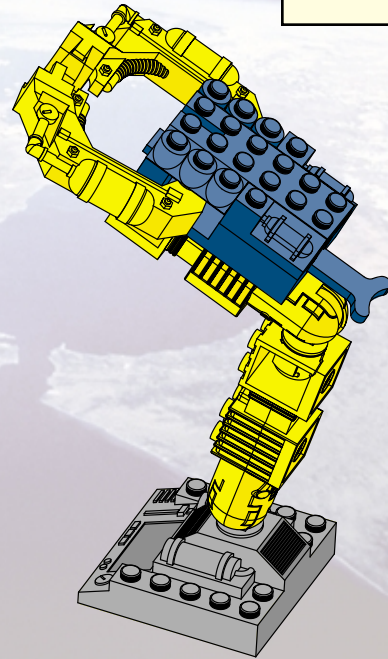

**Tonka**  
**SEARCH  
AND  
RESCUE**

AGES 4+  
8008

**WARNING:**  
CHOKING HAZARD-Small parts.  
Not for children under 3 years.

**BTR**  
**BUILT TO RULE!**™

**SPACE SHUTTLE  
MISSION**

89 pcs.

ASSEMBLY REQUIRED.  
INCLUDES 1 KIT AND FIGURE.

1.

2.

3.

4.

5.

6.

7.

8.

# CAPTURE ARM!

11.

12.

13.

14.

15.

16.

17.