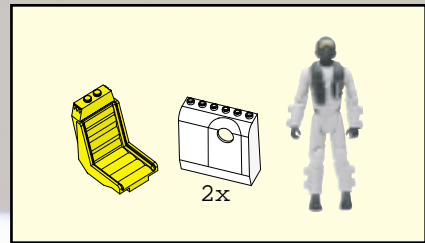

**Tonka**  
**SEARCH  
AND  
RESCUE**

AGES 4+  
8008

**WARNING:**  
CHOKING HAZARD-Small parts.  
Not for children under 3 years.

**BTR**  
**BUILT TO RULE!**™

**SPACE SHUTTLE  
MISSION**

89 pcs.

ASSEMBLY REQUIRED.  
INCLUDES 1 KIT AND FIGURE.

1.

2.

3.

4.

5.

6.

7.

8.