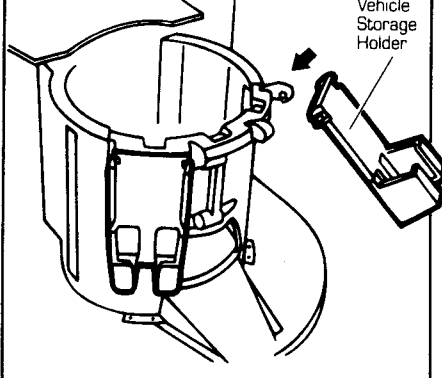

BATCAVE™

MICRO PLAYSET

WARNING:
CHOKING HAZARD - Small parts.
Not for children under 3 years.
AGES 5 AND UP

1 Apply labels to unassembled parts using the numbers on the label sheet, and these illustrations as a guide.

2 Snap elevator shaft into base.

3 Attach vehicle frame onto elevator shaft.

4 Snap vehicle storage holders into vehicle frame.

5 Insert elevator platform into place.

6 Assemble parts together as shown.

7 Insert pins on lookout tower into holes on backwall.