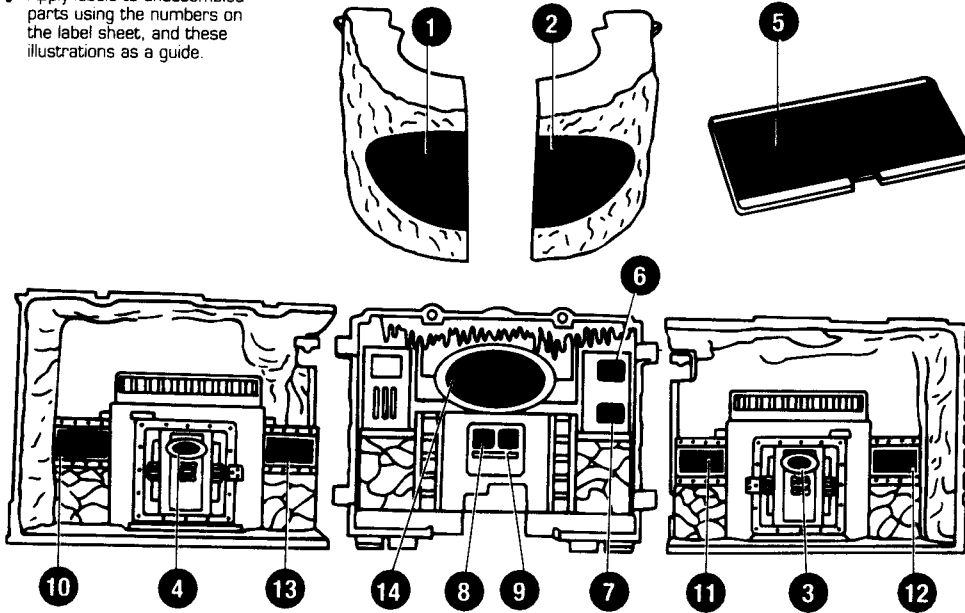

BATCAVE™

MICRO PLAYSET

WARNING:
CHOKING HAZARD - Small parts.
Not for children under 3 years.
AGES 5 AND UP

1 Apply labels to unassembled parts using the numbers on the label sheet, and these illustrations as a guide.

2 Snap elevator shaft into base.

3 Attach vehicle frame onto elevator shaft.

4 Snap vehicle storage holders into vehicle frame.

5 Insert elevator platform into place.

6 Assemble parts together as shown.

7 Insert pins on lookout tower into holes on backwall.