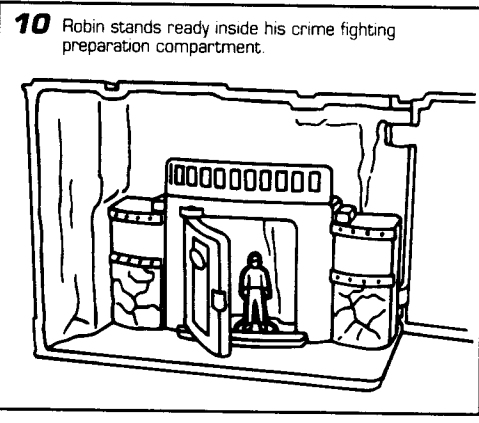

BATCAVE™

MICRO PLAYSET

WARNING:
CHOKING HAZARD - Small parts.
Not for children under 3 years.
AGES 5 AND UP

1 Apply labels to unassembled parts using the numbers on the label sheet, and these illustrations as a guide.

2 Snap elevator shaft into base.

3 Attach vehicle frame onto elevator shaft.

4 Snap vehicle storage holders into vehicle frame.

5 Insert elevator platform into place.

6 Assemble parts together as shown.

7 Insert pins on lookout tower into holes on backwall.