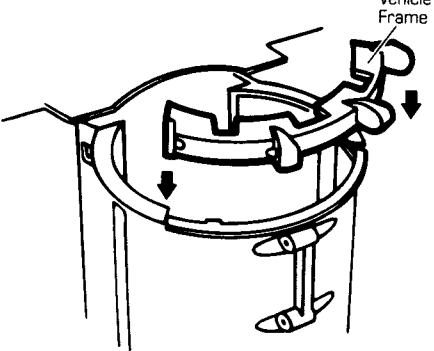

BATCAVE™

MICRO PLAYSET

WARNING:
CHOKING HAZARD - Small parts.
Not for children under 3 years.
AGES 5 AND UP

1 Apply labels to unassembled parts using the numbers on the label sheet, and these illustrations as a guide.

2 Snap elevator shaft into base.

3 Attach vehicle frame onto elevator shaft.

4 Snap vehicle storage holders into vehicle frame.

5 Insert elevator platform into place.

6 Assemble parts together as shown.

7 Insert pins on lookout tower into holes on backwall.