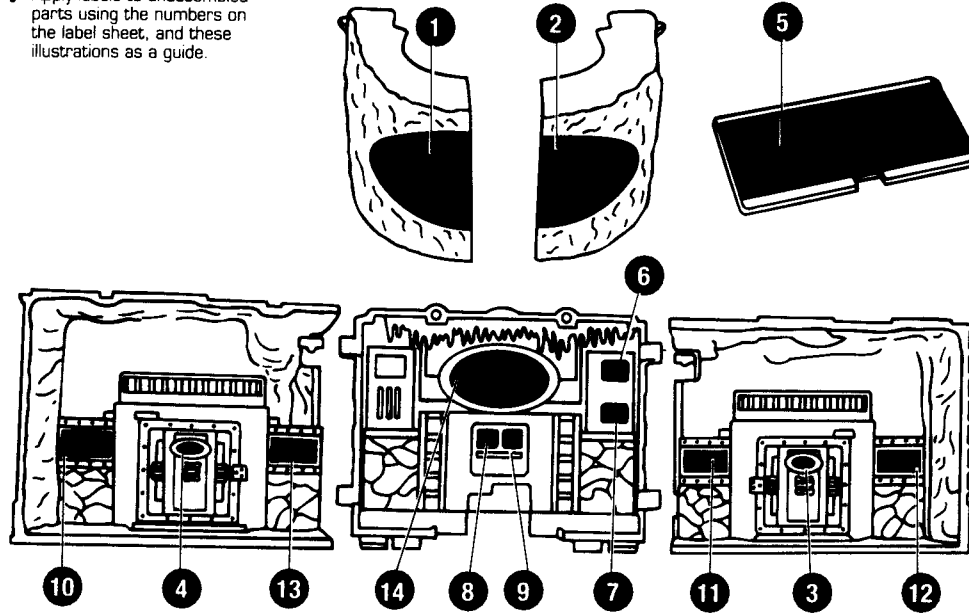

BATCAVE™

MICRO PLAYSET

WARNING:
CHOKING HAZARD - Small parts.
Not for children under 3 years.
AGES 5 AND UP

1 Apply labels to unassembled parts using the numbers on the label sheet, and these illustrations as a guide.

2 Snap elevator shaft into base.

3 Attach vehicle frame onto elevator shaft.

4 Snap vehicle storage holders into vehicle frame.

5 Insert elevator platform into place.

6 Assemble parts together as shown.

7 Insert pins on lookout tower into holes on backwall.