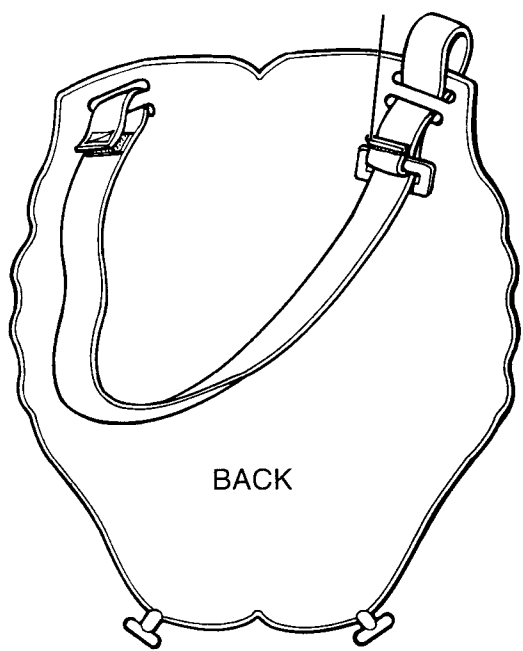

63651

BATMAN[®] Armor Set

INSTRUCTIONS

1 Chest Plate

Thread neck strap through chest plate as shown.

Slide buckle to adjust strap around neck.

Apply large label to front of chest plate.

Strap goes around waist and attaches to the front. Slide buckle to adjust.

CAUTION-FOR PLAY ONLY:
Chest plate is not protective

2 Cape

Fastener holds cape around neck.

CAUTION-FOR PLAY ONLY:
Cape does not enable user to fly

3 Mask

Adjust straps to fit by putting pegs into holes.

CAUTION-FOR PLAY ONLY:
Mask is not protective

4 Double Barrel Water Blaster

Apply label to front of water gun. To fill blaster, squeeze bulb to release air. Dip into water and release bulb. When blaster is full, squeeze bulb to fire. One hard squeeze will shoot a double stream up to 7 feet. Light squeezes will shoot up to ten individual shots.