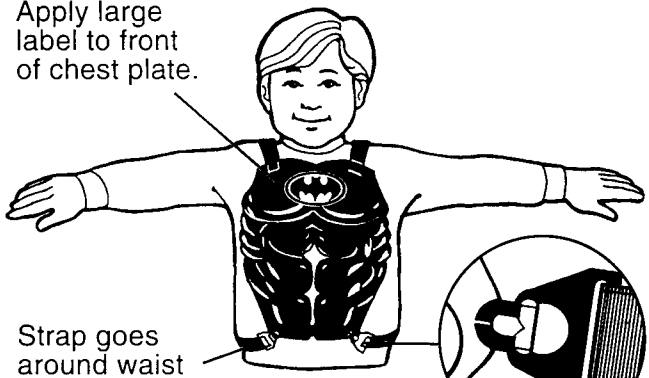

63651

BATMAN[®] Armor Set

INSTRUCTIONS

1 Chest Plate

Thread neck strap through chest plate as shown.

Slide buckle to adjust strap around neck.

Apply large label to front of chest plate.

Strap goes around waist and attaches to the front. Slide buckle to adjust.

CAUTION-FOR PLAY ONLY:
Chest plate is not protective

2 Cape

Fastener holds cape around neck.

CAUTION-FOR PLAY ONLY:
Cape does not enable user to fly

3 Mask

Adjust straps to fit by putting pegs into holes.

CAUTION-FOR PLAY ONLY:
Mask is not protective

4 Double Barrel Water Blaster

Apply label to front of water gun. To fill blaster, squeeze bulb to release air. Dip into water and release bulb. When blaster is full, squeeze bulb to fire. One hard squeeze will shoot a double stream up to 7 feet. Light squeezes will shoot up to ten individual shots.