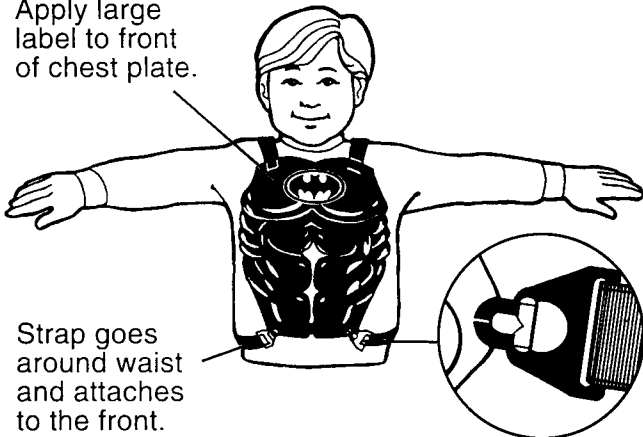

## INSTRUCTIONS

### 1 Chest Plate

Thread neck strap through chest plate as shown.

Slide buckle to adjust strap around neck.

Apply large label to front of chest plate.

Strap goes around waist and attaches to the front. Slide buckle to adjust.

### 2 Cape

Fastener holds cape around neck.

CAUTION-FOR PLAY ONLY:  
Cape does not enable user to fly