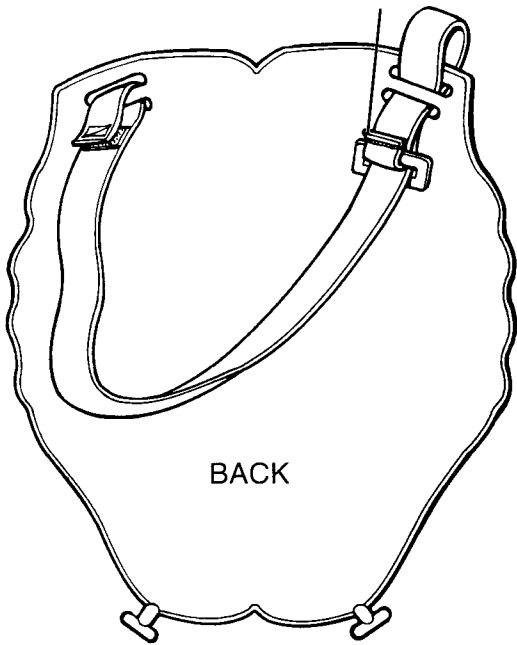

# BATMAN<sup>®</sup> Armor Set

### 1 Chest Plate

Thread neck strap through chest plate as shown.

Slide buckle to adjust strap around neck.

Apply large label to front of chest plate.

Strap goes around waist and attaches to the front. Slide buckle to adjust.

### 2 Cape

Fastener holds cape around neck.

CAUTION-FOR PLAY ONLY:  
Cape does not enable user to fly