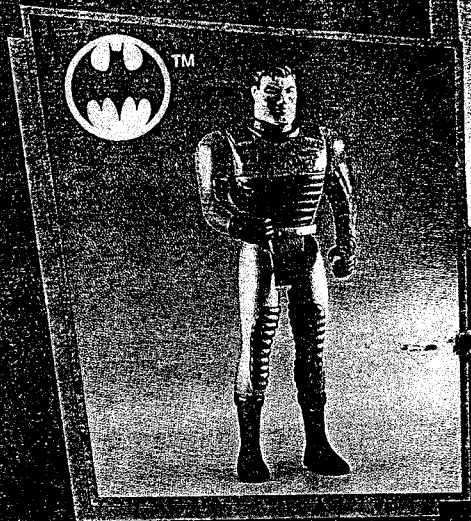

BATMAN

The Animated Series

Bruce Wayne™ ACTION FIGURE

BATMAN® emerges quickly with special snap-on armor, powerful hand weapon, mask and cape!

INSTRUCTIONS

Gotham City™ is under siege.
BRUCE WAYNE™ sees the Bat-Signal™
in the sky . . .