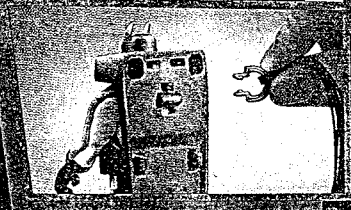

BATMAN

The Animated Series

Sky Dive BATMAN®

ACTION FIGURE

INSTRUCTIONS

1. Snap chest plate and backpack on figure. Open backpack and remove clip. Attach parachute strings to clip and replace.

2. Remove parachute and close backpack. Fold parachute and wrap cord loosely around parachute.

3. Throw figure into air and parachute opens as figure drops. Parachute can store in backpack.