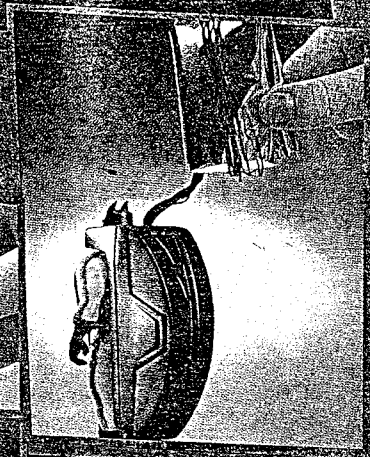

# BATMAN

*The Animated Series*

## Sky Dive BATMAN®

ACTION FIGURE

### INSTRUCTIONS

1. Snap chest plate and backpack on figure. Open backpack and remove clip. Attach parachute strings to clip and replace.

2. Remove parachute and close backpack. Fold parachute and wrap cord loosely around parachute.