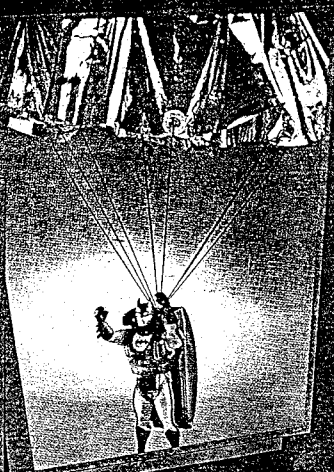

BATMAN

The Animated Series

Sky Dive BATMAN®

ACTION FIGURE

INSTRUCTIONS

1. Snap chest plate and backpack on figure. Open backpack and remove clip. Attach parachute strings to clip and replace.

2. Remove parachute and close backpack. Fold parachute and wrap cord loosely around parachute.

3. Throw figure into air and parachute opens as figure drops. Parachute can store in backpack.