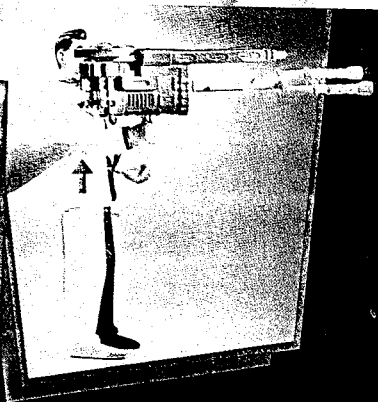

# BATMAN

*The Animated Series*

## Two-Face™

ACTION FIGURE

### INSTRUCTIONS

1. Load roulette wheel gun as shown.

2. Spin dial on gun for a chance to fire ("Fire" position) or to not fire ("Safe" position).

3. When roulette wheel lands on "Fire", push up on lever to fire double headed missile.