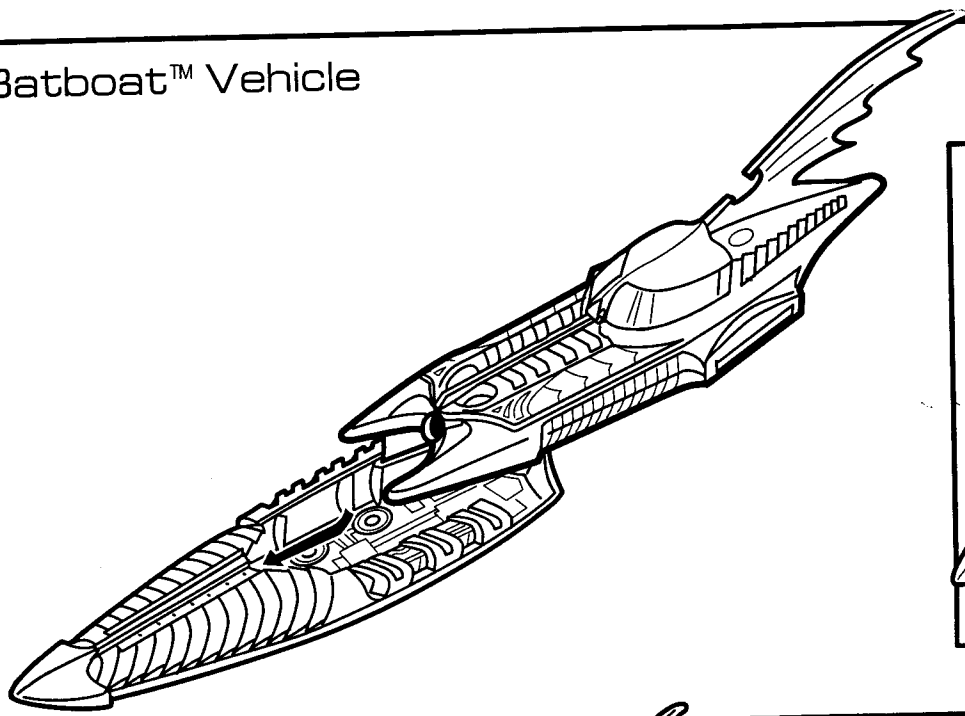

Batboat™ Vehicle

Batboat assembled