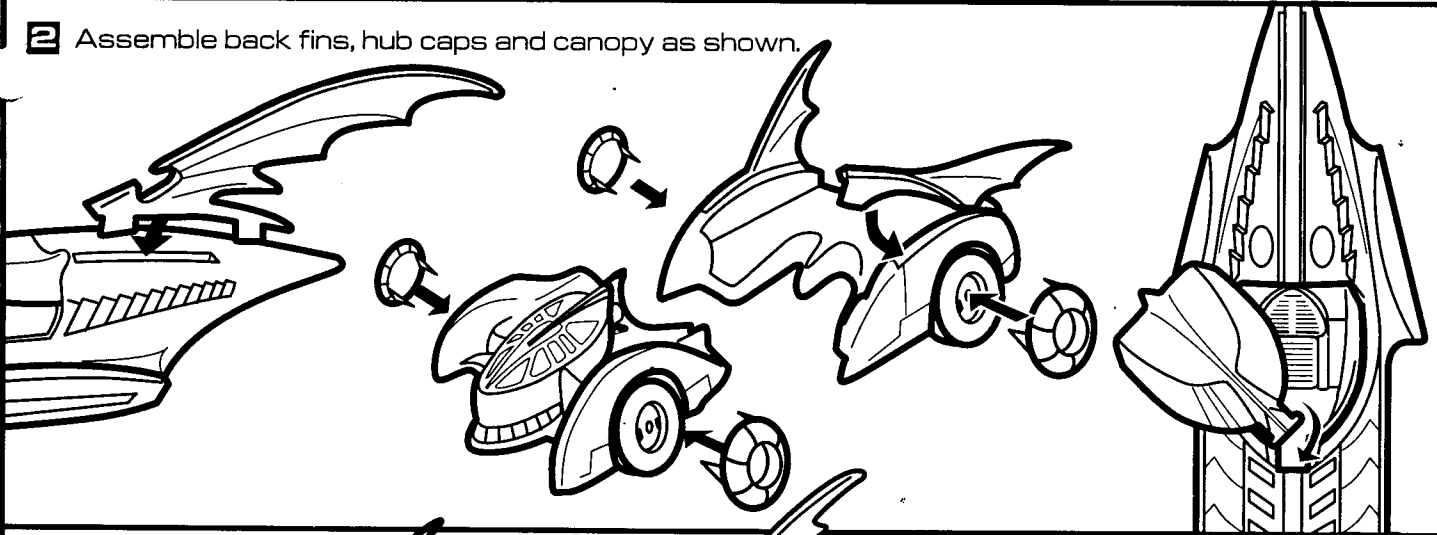

64105

AGES 4 AND UP

BATMAN FOREVER TRIPLE ACTION VEHICLE SET

INSTRUCTIONS

*© & © 1996
HASBRO, INC.
Pawtucket, Rhode Island 02862
All Rights Reserved.

MADE IN MEXICO

1 Apply labels using the numbers on label sheet and these illustrations as a guide.

2 Assemble back fins, hub caps and canopy as shown.

3 Parts Identification.

Back Wheels

Cockpit Area

Boat Hull

Right Wing

Front Wheels

Left Wing