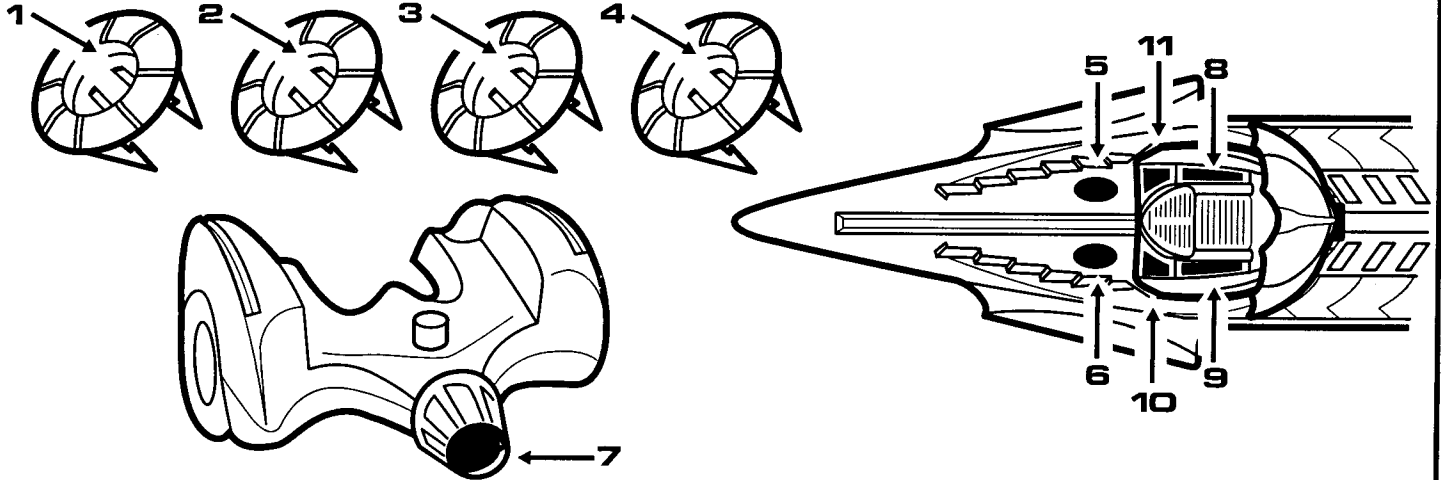

64105

AGES 4 AND UP

BATMAN FOREVER TRIPLE ACTION VEHICLE SET

INSTRUCTIONS

*© & © 1996
HASBRO, INC.
Pawtucket, Rhode Island 02862
All Rights Reserved.

MADE IN MEXICO

1 Apply labels using the numbers on label sheet and these illustrations as a guide.

2 Assemble back fins, hub caps and canopy as shown.

3 Parts Identification.

Back Wheels

Cockpit Area

Boat Hull

Right Wing

Front Wheels

Left Wing