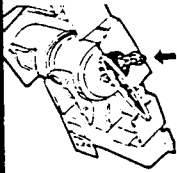

INSTRUCTIONS:

1

Place
break-out
windows
into jail
wall.

Wings strap onto post
Hide BAIMAN figure in transformation chamber

Money bags fit in vault

2

Slide painting to reveal secret elevator to second floor. Use lever to raise or lower elevator.

3

A. Drop BRUCE WAYNE figure into secret passages behind BAI-SIGNAL.

B. Use BAI-SIGNAL to turn the top chamber around until the figure drops into the area below. Open the transformation chamber door to find BAIMAN figure.

C. To get BRUCE WAYNE figure back again, open the front door of playset.

4

Attach wings to BAIMAN figure. Use prongs on wings to pick up THE JOKER figure and drop him into the jail cell.

5

To close playset, lower BAI-SIGNAL down on top of release button then bring sides together to hold & down in place. Pieces store inside playset.