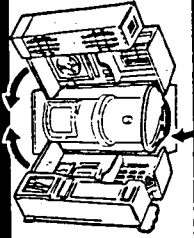

3

A. Drop BRUCE WAYNE figure into secret passages behind BAI-SIGNAL.

B. Use BAI-SIGNAL to turn the top chamber around until the figure drops into the area below. Open the transformation chamber door to find BAIMAN figure.

C. To get BRUCE WAYNE figure back again, open the front door of playset.

4

Attach wings to BAIMAN figure. Use prongs on wings to pick up THE JOKER figure and drop him into the jail cell.

5

To close playset, lower BAI-SIGNAL down on top of release button then bring sides together to hold & down in place. Pieces store inside playset.