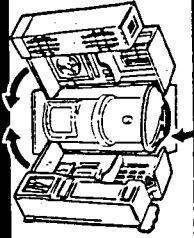

B. Use BAI SIGNAL  
to turn the top  
chamber around  
until the figure  
drops into the  
area below. Open  
the transformation  
chamber door  
to find BAITMAN  
figure.

C. To get  
BRUCE WAYNE  
figure back  
again, open  
the front door  
of playset.

**2**

Slide painting to  
reveal secret  
elevator to second  
floor. Use lever to  
raise or lower  
elevator.

**4**

Attach wings to BAITMAN  
figure. Use prongs on  
wings to pick up THE JOKER  
figure and drop him  
into the jail cell.

**5**

To close playset,  
lower BAI-SIGNAL  
down on top of  
release button  
then bring sides  
together to hold  
& down in place.  
Pieces store  
inside playset.

Release Button

PROOF OF PURCHASE

0 76281 55024 4