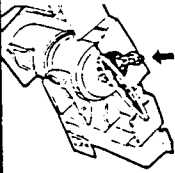

# INSTRUCTIONS:

**1**

Place  
break-out  
windows  
into jail  
wall.

Wings  
strap onto  
post

Hide BAITMAN  
figure in  
transformation  
chamber

Money bags fit in vault

**3**

A. Drop BRUCE  
WAYNE figure  
into secret  
passage  
behind  
BAI-SIGNAL.

B. Use BAI SIGNAL  
to turn the top  
chamber around  
until the figure  
drops into the  
area below. Open  
the transformation  
chamber door  
to find BAITMAN  
figure.

C. To get  
BRUCE WAYNE  
figure back  
again, open  
the front door  
of playset.