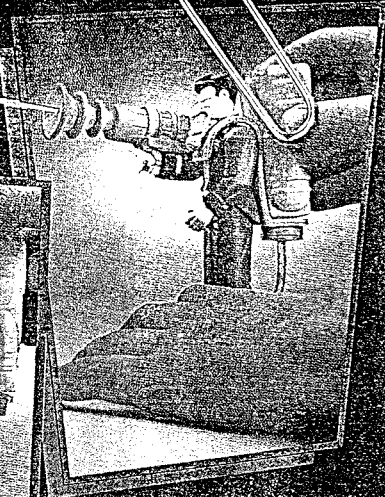

BATMAN

The Animated Series

The Joker ACTION FIGURE

1. Place backpack and mask on The Joker® figure.

2. To fill Spray Gun place nozzle in water, squeeze backpack and release.

3. Place Spray Gun on either arm. Squeeze backpack to fire.