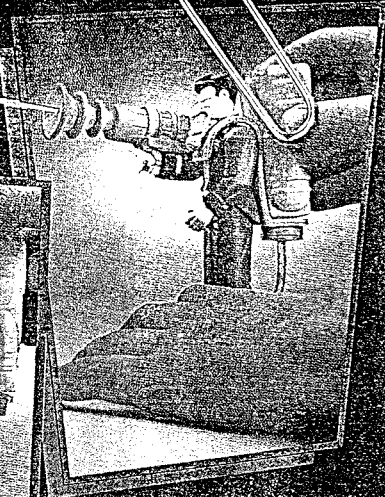

# BATMAN

*The Animated Series*

## The Joker ACTION FIGURE

1. Place backpack and mask on The Joker<sup>®</sup> figure.

2. To fill Spray Gun place nozzle in water, squeeze backpack and release.

3. Place Spray Gun on either arm. Squeeze backpack to fire.