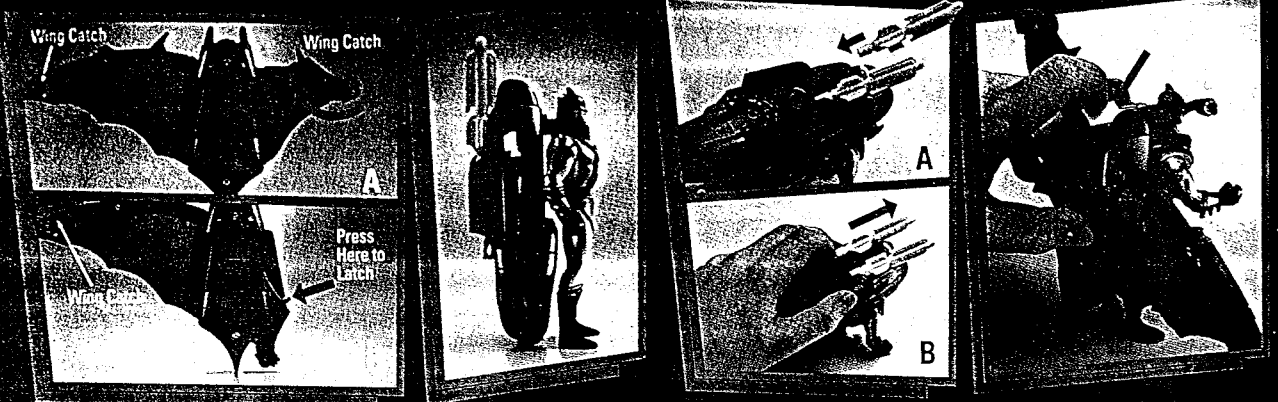

The Animated Series

INSTRUCTIONS

BATMAN ACTION FIGURE

1. A. Rotate wing tip as shown. B. Fold wing into backpack. Press as shown until wing catch latches. **NOTE:** You may have to pull fabric away from wing catch to ensure latching. Close other wing.
2. Snap figure into waist clip as shown.
3. A. Slide missiles into loading slots in top of backpack. B. Launch missiles by pushing with finger as shown.
4. Press on yellow release button to open wings.