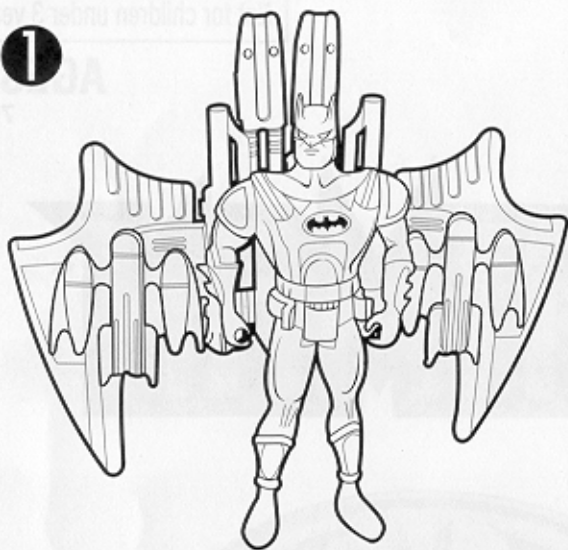

WARNING:

CHOKING HAZARD—Small parts.
Not for children under 3 years.

AGES 4+
70647

BATMAN™

REVENGE OF THE PENGUIN™*

INSTRUCTIONS

PARTS LIST:

- Batman figure, glider pack, skis (2), weapons (2)
- The Penguin figure, umbrella, post
- Catwoman figure, whip, Isis the cat figure, claw gauntlets (2)
- Robin figure, launcher, projectile

P/N 6140930000

BATMAN™

1

Wings snap into backpack. Use waistclip to attach glider pack to figure as shown.

2

Raise figure's arms and attach glider pack to front for alternate vehicle mode.

3

Skis and weapons can be attached to glider pack, wings, and figure's hands and feet.