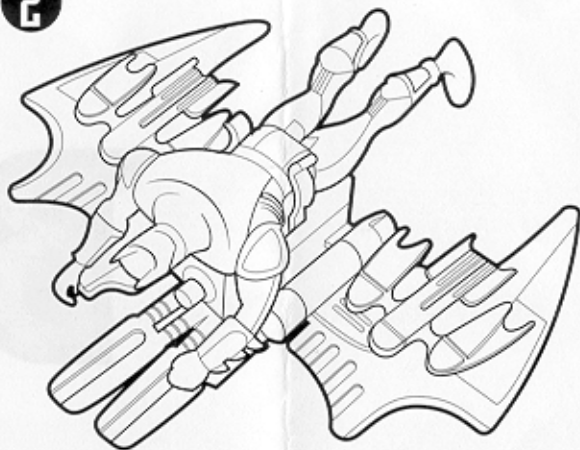

WARNING:

CHOKING HAZARD—Small parts.
Not for children under 3 years.

AGES 4+
70647

BATMAN™

REVENGE OF THE PENGUIN™*

INSTRUCTIONS

PARTS LIST:

- Batman figure, glider pack, skis (2), weapons (2)
- The Penguin figure, umbrella, post
- Catwoman figure, whip, Isis the cat figure, claw gauntlets (2)
- Robin figure, launcher, projectile

P/N 6140930000

BATMAN™

1

Wings snap into backpack. Use waistclip to attach glider pack to figure as shown.

2

Raise figure's arms and attach glider pack to front for alternate vehicle mode.

3

Skis and weapons can be attached to glider pack, wings, and figure's hands and feet.

CATWOMAN™

1

Claw gauntlets fasten onto figure's arms. Cat sits on figure's shoulders.

2

Place whip in figure's right hand. Pull hand back and release for whip action.

THE PENGUIN™

ROBIN™

Load projectile into launcher as shown. Pull back trigger to launch.