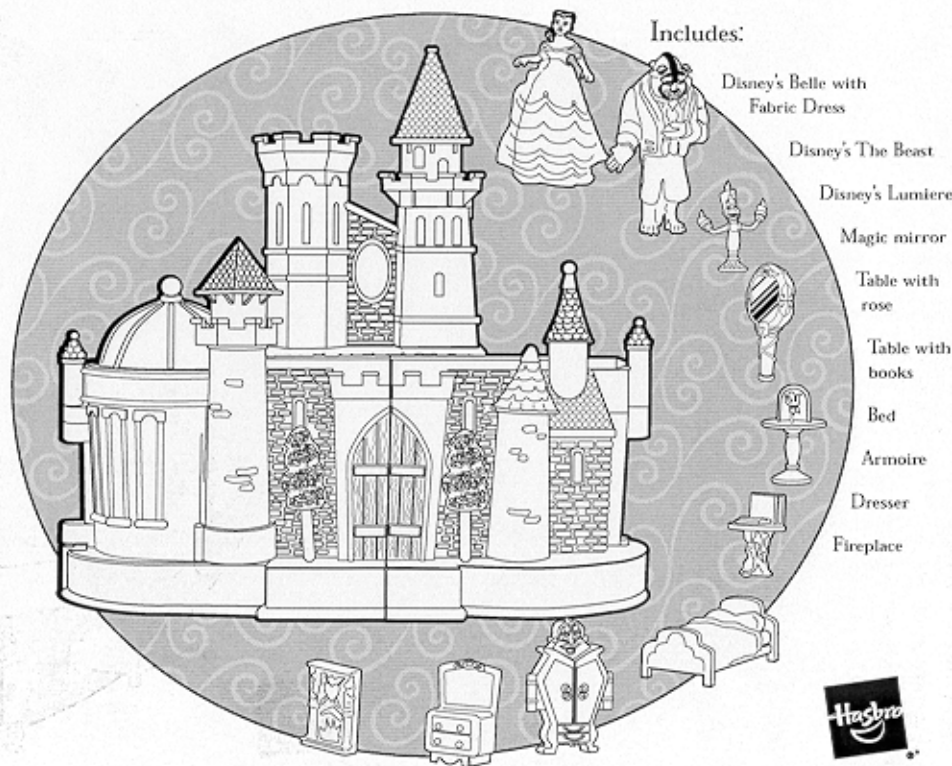

Disney's  
*Beauty*  
AND THE  
**BEAST**

AGES 4+

10120

## Glowing Mirror Castle

Thank you for choosing this Disney Princess toy! For maximum play value, be sure to read and follow instructions.

Includes: 2 "AAA/LR3" batteries. Phillips screwdriver (not included) required to replace batteries.

### REVOLVING DOOR (back):

Open secret back door and place figure inside. Figure rides around to front of castle when revolving door is activated.

Note: Beast must be faced inside castle to activate revolving feature.