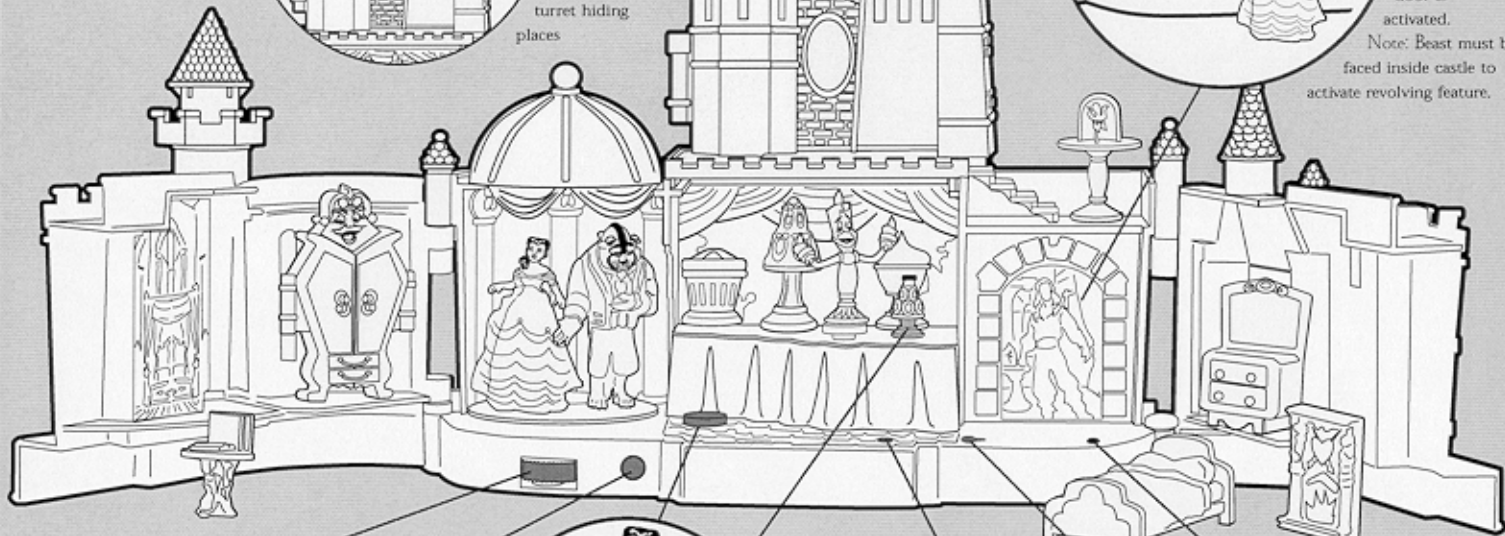

## ASSEMBLY

Fit door hinges into grooves as shown.

Castle closes and accessories fit inside for storage.

## PLAY TIME

Figures fit inside turret hiding places

Place Belle and Beast on dance platform, then turn wheel for "dancing" motion and lights.

Push for "dance" floor light-up feature.

Place Belle in pod, then rotate cake for dancing action. Rotate cake to make dining room figures "dance".