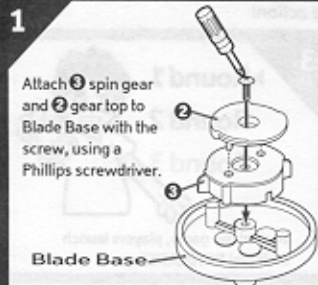

## PARTS:

Runner Frame Parts, Blade Base, Clear Cover, Launcher, Ripcord

Peel and apply labels as shown.

- Before assembly and playing, please read instructions. Please keep these instructions for future reference.
- When removing parts from runner frame, ask an adult to help you trim off any excess plastic using scissors or other suitable tool.
- The frame is numbered. Please follow the numbers carefully and make sure you are assembling the right parts.
- Discard plastic bags immediately.

### BUILD:

Note: Make sure screw is completely attached.