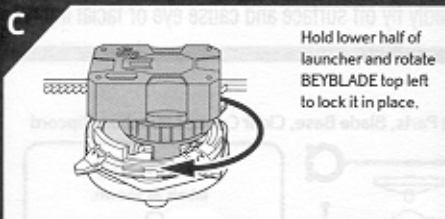

LAUNCH:

CUSTOMIZE FOR EACH BATTLE!

Interchange parts with other BEYBLADE tops to customize for different winning strategies!
The more BEYBLADE tops you collect, the more customizing you can do!

Collect and customize with these interchangeable parts:

Attack Ring:	contact type
Weight Disk:	speed & momentum
Spin Gear:	spin direction
Blade Base:	movement patterns

By customizing, you can create these different BEYBLADE top types:

Attack Type:	rooms around the stadium
Combination Type:	steady motion
Endurance Type:	spins for a long time
Defense Type:	stays in one place

TRIPLE SHOT You and your opponent each battle 3 BEYBLADE tops for triple the action!