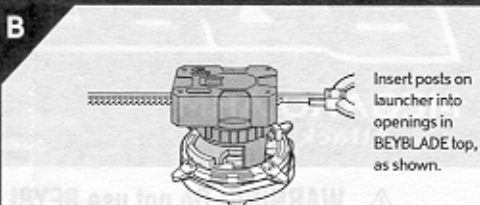

LAUNCH:

CUSTOMIZE FOR EACH BATTLE!

Interchange parts with other BEYBLADE tops to customize for different winning strategies!
The more BEYBLADE tops you collect, the more customizing you can do!

Collect and customize with these interchangeable parts:

Attack Ring:	contact type
Weight Disk:	speed & momentum
Spin Gear:	spin direction
Blade Base:	movement patterns

By customizing, you can create these different BEYBLADE top types:

Attack Type:	rooms around the stadium
Combination Type:	steady motion
Endurance Type:	spins for a long time
Defense Type:	stays in one place

TRIPLE SHOT You and your opponent each battle 3 BEYBLADE tops for triple the action!