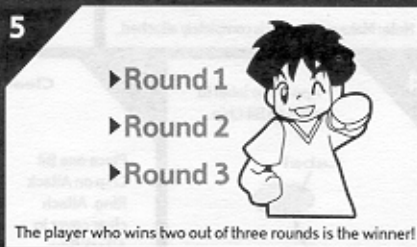

Product and colors may vary.
©, *TM & © 2001 Hasbro. All Rights Reserved.
© denotes Reg. U.S. Pat. & TM Office.
Manufactured under license from Takara Co., Ltd.

© HUDSON SOFT/TAKARA-BEY BLADE PROJECT-TV TOKYO

P/N 6120140000