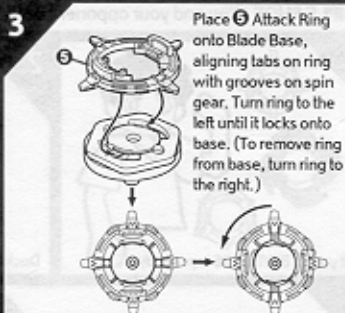

## PARTS:

Runner Frame Parts, Blade Base, Clear Cover, Launcher, Ripcord

Peel and apply labels as shown.

- Before assembly and playing, please read instructions. Please keep these instructions for future reference.
- When removing parts from runner frame, ask an adult to help you trim off any excess plastic using scissors or other suitable tool.
- The frame is numbered. Please follow the numbers carefully and make sure you are assembling the right parts.
- Discard plastic bags immediately.

### BUILD:

Note: Make sure screw is completely attached.