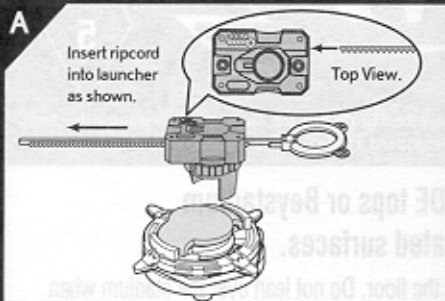

LAUNCH:

CUSTOMIZE FOR EACH BATTLE!

Interchange parts with other BEYBLADE tops to customize for different winning strategies!
The more BEYBLADE tops you collect, the more customizing you can do!

Collect and customize with these interchangeable parts:

Attack Ring:	contact type
Weight Disk:	speed & momentum
Spin Gear:	spin direction
Blade Base:	movement patterns

By customizing, you can create these different BEYBLADE top types:

Attack Type:	rooms around the stadium
Combination Type:	steady motion
Endurance Type:	spins for a long time
Defense Type:	stays in one place

TRIPLE SHOT You and your opponent each battle 3 BEYBLADE tops for triple the action!