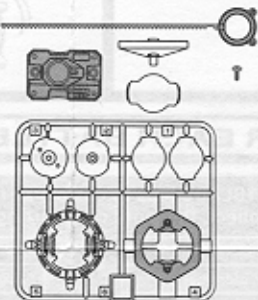

## MEGARO ARM™ Attack Type

Includes unassembled BEYBLADE top, launcher, ripcord and instructions.  
Assembly required. Phillips screwdriver needed (not included).

**⚠ WARNING: Do not use BEYBLADE tops or Beystadium on tables or other elevated surfaces.**

BEYBLADE tops/Beystadium are intended to be used on the floor. Do not lean over the stadium when BEYBLADE tops are in play. BEYBLADE tops may unexpectedly fly off surface and cause eye or facial injury.

## PARTS:

Runner Frame Parts, Blade Base, Clear Cover, Launcher, Ripcord

Peel and apply labels as shown.

- Before assembly and playing, please read instructions. Please keep these instructions for future reference.
- When removing parts from runner frame, ask an adult to help you trim off any excess plastic using scissors or other suitable tool.
- The frame is numbered. Please follow the numbers carefully and make sure you are assembling the right parts.
- Discard plastic bags immediately.