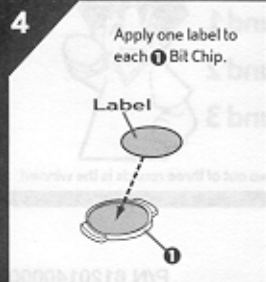

## PARTS:

Runner Frame Parts, Blade Base, Clear Cover, Launcher, Ripcord

Peel and apply labels as shown.

- Before assembly and playing, please read instructions. Please keep these instructions for future reference.
- When removing parts from runner frame, ask an adult to help you trim off any excess plastic using scissors or other suitable tool.
- The frame is numbered. Please follow the numbers carefully and make sure you are assembling the right parts.
- Discard plastic bags immediately.

### BUILD:

Note: Make sure screw is completely attached.