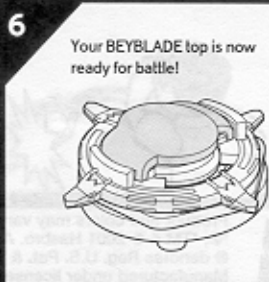

BEYBLADE

TOPS

5

MEGARO ARM™ Attack Type

Includes unassembled BEYBLADE top, launcher, ripcord and instructions.
Assembly required. Phillips screwdriver needed (not included).

⚠ WARNING: Do not use BEYBLADE tops or Beystadium on tables or other elevated surfaces.

BEYBLADE tops/Beystadium are intended to be used on the floor. Do not lean over the stadium when BEYBLADE tops are in play. BEYBLADE tops may unexpectedly fly off surface and cause eye or facial injury.

PARTS:

Runner Frame Parts, Blade Base, Clear Cover, Launcher, Ripcord

Peel and apply labels as shown.

- Before assembly and playing, please read instructions. Please keep these instructions for future reference.
- When removing parts from runner frame, ask an adult to help you trim off any excess plastic using scissors or other suitable tool.
- The frame is numbered. Please follow the numbers carefully and make sure you are assembling the right parts.
- Discard plastic bags immediately.

BUILD:

Note: Make sure screw is completely attached.