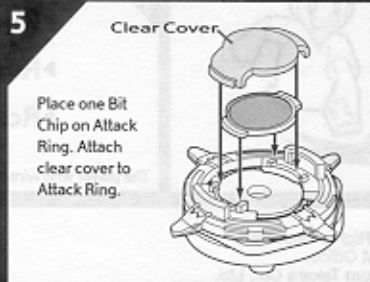

BEYBLADE tops/Beystadium are intended to be used on the floor. Do not lean over the stadium when BEYBLADE tops are in play. BEYBLADE tops may unexpectedly fly off surface and cause eye or facial injury.

## PARTS:

Runner Frame Parts, Blade Base, Clear Cover, Launcher, Ripcord

Peel and apply labels as shown.

- Before assembly and playing, please read instructions. Please keep these instructions for future reference.
- When removing parts from runner frame, ask an adult to help you trim off any excess plastic using scissors or other suitable tool.
- The frame is numbered. Please follow the numbers carefully and make sure you are assembling the right parts.
- Discard plastic bags immediately.

### BUILD:

Note: Make sure screw is completely attached.