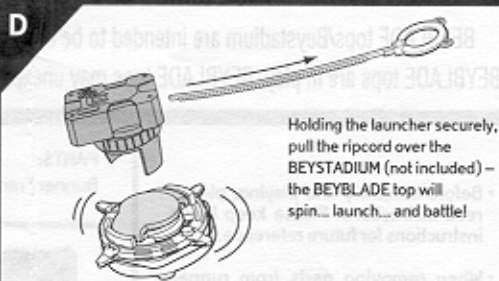

LAUNCH:

CUSTOMIZE FOR EACH BATTLE!

Interchange parts with other BEYBLADE tops to customize for different winning strategies!
The more BEYBLADE tops you collect, the more customizing you can do!

Collect and customize with these interchangeable parts:

Attack Ring:	contact type
Weight Disk:	speed & momentum
Spin Gear:	spin direction
Blade Base:	movement patterns

By customizing, you can create these different BEYBLADE top types:

Attack Type:	rooms around the stadium
Combination Type:	steady motion
Endurance Type:	spins for a long time
Defense Type:	stays in one place

TRIPLE SHOT You and your opponent each battle 3 BEYBLADE tops for triple the action!