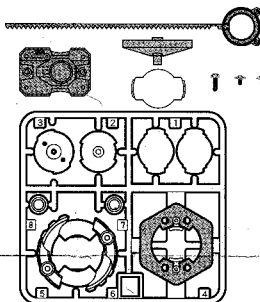

BEYBLADE

AGES 8+

82516/82500 Asst.

25

ROLLER ATTACKER™ Attack Type

Includes unassembled BEYBLADE top, launcher, ripcord and instructions.
Assembly required. Phillips screwdriver needed (not included).

⚠ WARNING: Do not use BEYBLADE tops or Beystadium on tables or other elevated surfaces.

BEYBLADE tops/Beystadium are intended to be used on the floor. Do not lean over the stadium when BEYBLADE tops are in play. BEYBLADE tops may unexpectedly fly off surface and cause eye or facial injury.

PARTS:

Runner Frame Parts, Blade Base, Clear Cover, Launcher, Ripcord

Peel and apply labels as shown.

- Before assembly and playing, please read instructions. Please keep these instructions for future reference.
- When removing parts from runner frame, ask an adult to help you trim off any excess plastic using scissors or other suitable tool.
- The frame is numbered. Please follow the numbers carefully and make sure you are assembling the right parts.
- Discard plastic bags immediately.