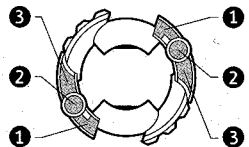

BEYBLADE

AGES 8+

82516/82500 Asst.

25

ROLLER ATTACKER™ Attack Type

Includes unassembled BEYBLADE top, launcher, ripcord and instructions.
Assembly required. Phillips screwdriver needed (not included).

⚠ WARNING: Do not use BEYBLADE tops or Beystadium on tables or other elevated surfaces.

BEYBLADE tops/Beystadium are intended to be used on the floor. Do not lean over the stadium when BEYBLADE tops are in play. BEYBLADE tops may unexpectedly fly off surface and cause eye or facial injury.

PARTS:

Runner Frame Parts, Blade Base, Clear Cover, Launcher, Ripcord

Peel and apply labels as shown.

- Before assembly and playing, please read instructions. Please keep these instructions for future reference.
- When removing parts from runner frame, ask an adult to help you trim off any excess plastic using scissors or other suitable tool.
- The frame is numbered. Please follow the numbers carefully and make sure you are assembling the right parts.
- Discard plastic bags immediately.