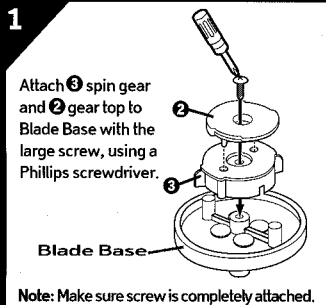

BEYBLADE

AGES 8+

82516/82500 Asst.

25

ROLLER ATTACKER™ Attack Type

Includes unassembled BEYBLADE top, launcher, ripcord and instructions.
Assembly required. Phillips screwdriver needed (not included).

⚠ WARNING: Do not use BEYBLADE tops or Beystadium on tables or other elevated surfaces.

BEYBLADE tops/Beystadium are intended to be used on the floor. Do not lean over the stadium when BEYBLADE tops are in play. BEYBLADE tops may unexpectedly fly off surface and cause eye or facial injury.

PARTS:

Runner Frame Parts, Blade Base, Clear Cover, Launcher, Ripcord

Peel and apply labels as shown.

- Before assembly and playing, please read instructions. Please keep these instructions for future reference.
- When removing parts from runner frame, ask an adult to help you trim off any excess plastic using scissors or other suitable tool.
- The frame is numbered. Please follow the numbers carefully and make sure you are assembling the right parts.
- Discard plastic bags immediately.

BUILD: