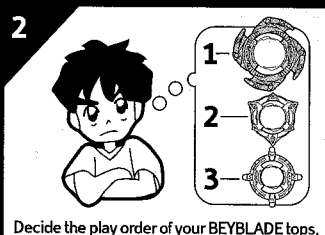

Product and colors may vary.
*®, *TM & © 2001 Hasbro. All Rights Reserved.
® denotes Reg. U.S. Pat. & TM Office.
Manufactured under license from Takara Co., Ltd.

© HUDSON SOFT/TAKARA-BEY BLADE PROJECT-TV TOKYO

P/N 6120180000