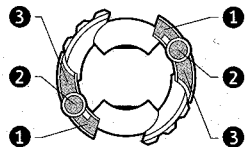

Peel and apply labels as shown.