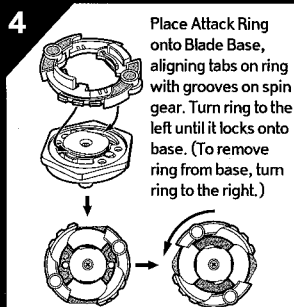

BEYBLADE

AGES 8+
82516/82500 Asst.

25

ROLLER ATTACKER™ Attack Type

Includes unassembled BEYBLADE top, launcher, ripcord and instructions.
Assembly required. Phillips screwdriver needed (not included).

⚠ WARNING: Do not use BEYBLADE tops or Beystadium on tables or other elevated surfaces.

BEYBLADE tops/Beystadium are intended to be used on the floor. Do not lean over the stadium when BEYBLADE tops are in play. BEYBLADE tops may unexpectedly fly off surface and cause eye or facial injury.

PARTS:

Runner Frame Parts, Blade Base, Clear Cover, Launcher, Ripcord

Peel and apply labels as shown.

- Before assembly and playing, please read instructions. Please keep these instructions for future reference.
- When removing parts from runner frame, ask an adult to help you trim off any excess plastic using scissors or other suitable tool.
- The frame is numbered. Please follow the numbers carefully and make sure you are assembling the right parts.
- Discard plastic bags immediately.

BUILD: