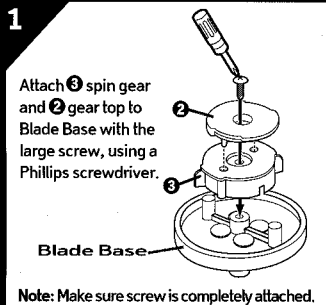

BEYBLADE

AGES 8+
82516/82500 Asst.

25

ROLLER ATTACKER™ Attack Type

Includes unassembled BEYBLADE top, launcher, ripcord and instructions.
Assembly required. Phillips screwdriver needed (not included).

⚠ WARNING: Do not use BEYBLADE tops or Beystadium on tables or other elevated surfaces.

BEYBLADE tops/Beystadium are intended to be used on the floor. Do not lean over the stadium when BEYBLADE tops are in play. BEYBLADE tops may unexpectedly fly off surface and cause eye or facial injury.

PARTS:

Runner Frame Parts, Blade Base, Clear Cover, Launcher, Ripcord

Peel and apply labels as shown.

- Before assembly and playing, please read instructions. Please keep these instructions for future reference.
- When removing parts from runner frame, ask an adult to help you trim off any excess plastic using scissors or other suitable tool.
- The frame is numbered. Please follow the numbers carefully and make sure you are assembling the right parts.
- Discard plastic bags immediately.

BUILD: