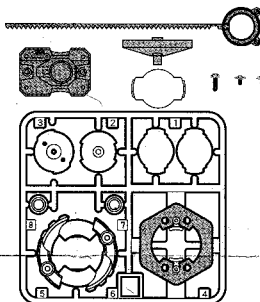

## ROLLER ATTACKER™ Attack Type

Includes unassembled BEYBLADE top, launcher, ripcord and instructions.  
Assembly required. Phillips screwdriver needed (not included).

**⚠ WARNING: Do not use BEYBLADE tops or Beystadium on tables or other elevated surfaces.**

BEYBLADE tops/Beystadium are intended to be used on the floor. Do not lean over the stadium when BEYBLADE tops are in play. BEYBLADE tops may unexpectedly fly off surface and cause eye or facial injury.

### PARTS:

Runner Frame Parts, Blade Base, Clear Cover, Launcher, Ripcord

Peel and apply labels as shown.

- Before assembly and playing, please read instructions. Please keep these instructions for future reference.
- When removing parts from runner frame, ask an adult to help you trim off any excess plastic using scissors or other suitable tool.
- The frame is numbered. Please follow the numbers carefully and make sure you are assembling the right parts.
- Discard plastic bags immediately.