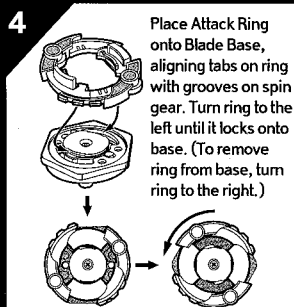

PARTS:

Runner Frame Parts, Blade Base, Clear Cover, Launcher, Ripcord

Peel and apply labels as shown.

- Before assembly and playing, please read instructions. Please keep these instructions for future reference.
- When removing parts from runner frame, ask an adult to help you trim off any excess plastic using scissors or other suitable tool.
- The frame is numbered. Please follow the numbers carefully and make sure you are assembling the right parts.
- Discard plastic bags immediately.

BUILD:

LAUNCH:

CUSTOMIZE FOR EACH BATTLE!

Interchange parts with other BEYBLADE tops to customize for different winning strategies!
The more BEYBLADE tops you collect, the more customizing you can do!

Collect and customize with these interchangeable parts:	
Attack Ring:	contact type
Weight Disk:	speed & momentum
Spin Gear:	spin direction
Blade Base:	movement patterns