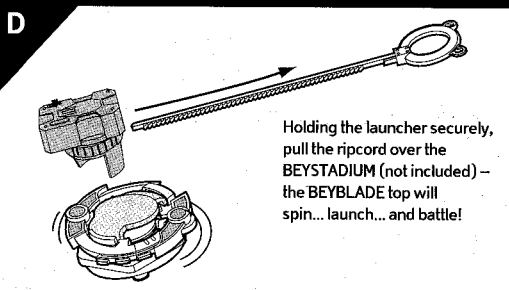

LAUNCH:

CUSTOMIZE FOR EACH BATTLE!

Interchange parts with other BEYBLADE tops to customize for different winning strategies!
The more BEYBLADE tops you collect, the more customizing you can do!

Collect and customize with these interchangeable parts:	
Attack Ring:	contact type
Weight Disk:	speed & momentum
Spin Gear:	spin direction
Blade Base:	movement patterns

By customizing, you can create these different BEYBLADE top types:	
Attack Type:	roams around the stadium
Combination Type:	steady motion
Endurance Type:	spins for a long time
Defense Type:	stays in one place

TRIPLE SHOT You and your opponent each battle 3 BEYBLADE tops for triple the action!