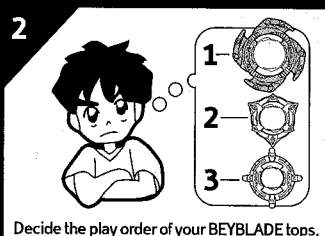

Product and colors may vary.
*®, *TM & © 2001 Hasbro. All Rights Reserved.
® denotes Reg. U.S. Pat. & TM Office.
Manufactured under license from Takara Co., Ltd.

© HUDSON SOFT/TAKARA-BEY BLADE PROJECT-TV TOKYO

P/N 6120180000