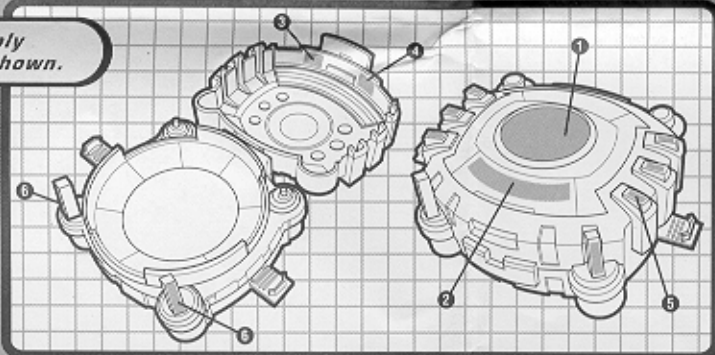

BEYBLADE

AGES 8+
82552/82533 Asst.

Let it
Rip!

WARNING: Do not use BEYBLADE tops or Beystadium™ on tables or other elevated surfaces.

BEYBLADE tops/Beystadium are intended to be used on the floor. Do not lean over the stadium when BEYBLADE tops are in play. BEYBLADE tops may bounce up and hit eye or face.

STORM ATTACK™
DRAGON STORM™ VS.
GALEON™

Peel and apply stickers as shown.