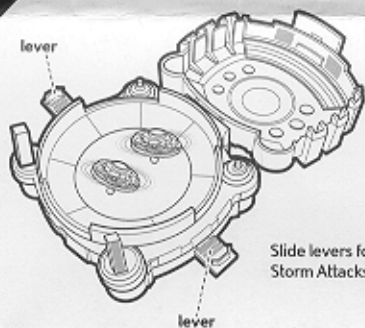

Slide levers for Storm Attacks!