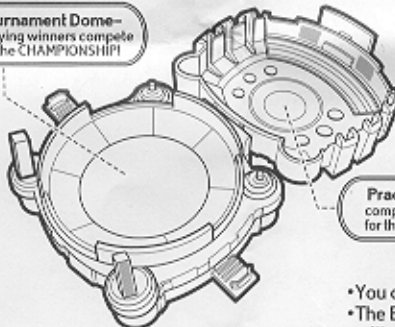

- You can attach Bit Figures (sold separately) to the stadium.
- The Bit Chip included is not used in this set. You can use it with other BEYBLADE tops (sold separately).

Product and colors may vary.
©, TM & © 2002 Hasbro. All Rights Reserved.
© denotes Reg. U.S. Pat. & TM Office.
Manufactured under license from Takara Co., Ltd.
©HUDSON SOFT/TAKARA-BEY BLADE PROJECT-TV TOKYO

BEYBLADE.COM
FOR NEW PRODUCTS AND OFFERS

P/N 6159930000