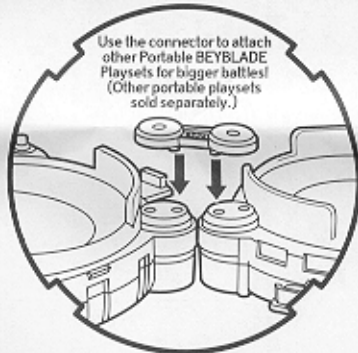

- You can attach Bit Figures (sold separately) to the stadium.
- The Bit Chip included is not used in this set. You can use it with other BEYBLADE tops (sold separately).

Product and colors may vary.
©, TM & © 2002 Hasbro. All Rights Reserved.
© denotes Reg. U.S. Pat. & TM Office.
Manufactured under license from Takara Co., Ltd.
©HUDSON SOFT/TAKARA-BEY BLADE PROJECT-TV TOKYO

BEYBLADE.COM
FOR NEW PRODUCTS AND OFFERS

P/N 6159930000