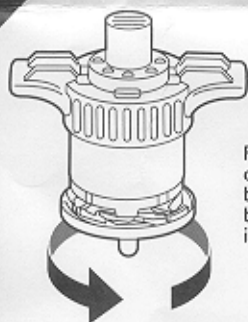

LAUNCH:

1

Place launcher on top and turn top until tight to wind it up.

2