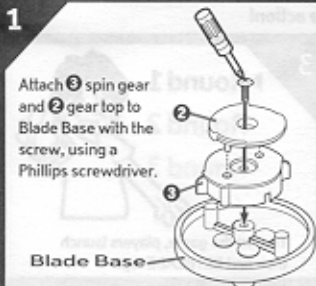

BUILD:

Note: Make sure screw is completely attached.