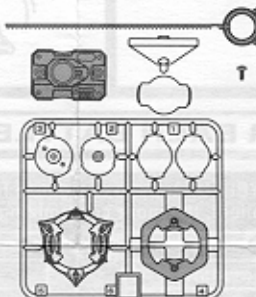

BEYBLADE

AGES 8+
82503/82500 Asst.

2

TOPS

ULTIMATE SAIZO™ Defense Type

Includes unassembled BEYBLADE top, launcher, ripcord and instructions.
Assembly required. Phillips screwdriver needed (not included).

⚠ WARNING: Do not use BEYBLADE tops or Beystadium on tables or other elevated surfaces.

BEYBLADE tops/Beystadium are intended to be used on the floor. Do not lean over the stadium when BEYBLADE tops are in play. BEYBLADE tops may unexpectedly fly off surface and cause eye or facial injury.

PARTS:

Runner Frame Parts, Blade Base, Clear Cover, Launcher, Ripcord

Peel and apply labels as shown.

• Before assembly and playing, please read instructions. Please keep these instructions for future reference.