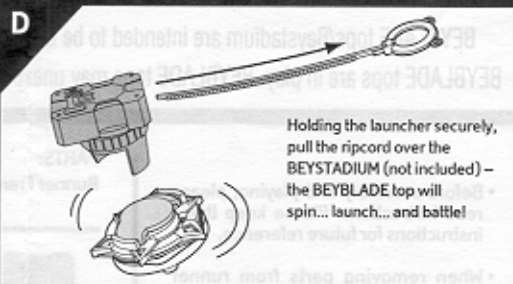

LAUNCH:

CUSTOMIZE FOR EACH BATTLE!

Interchange parts with other BEYBLADE tops to customize for different winning strategies!
The more BEYBLADE tops you collect, the more customizing you can do!

Collect and customize with these interchangeable parts:

Attack Ring:	contact type
Weight Disk:	speed & momentum
Spin Gear:	spin direction
Blade Base:	movement patterns

By customizing, you can create these different BEYBLADE top types:

Attack Type:	rooms around the stadium
Combination Type:	steady motion
Endurance Type:	spins for a long time
Defense Type:	stays in one place

TRIPLE SHOT You and your opponent each battle 3 BEYBLADE tops for triple the action!