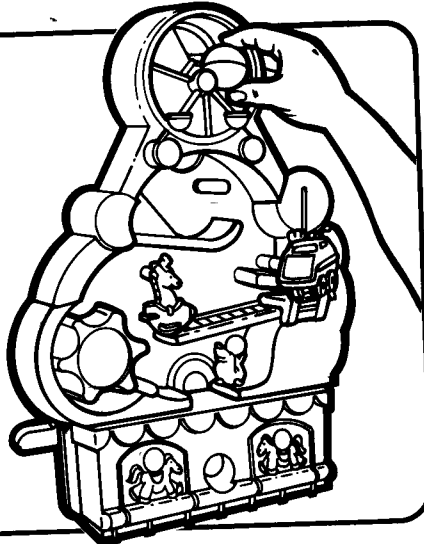

# Bumpin' Busy Box®

A stand-up floor toy that keeps the fun in motion!

Includes activity toy, easel, and 2 balls.

**CAUTION:** Not for use inside a crib or playpen, where it may provide a step for children to climb out.

## ATTACH THE EASEL TO KEEP TOY STANDING

1.

Lay toy flat with back side up.

2.

Slide easel top under tabs in center of toy as shown.

3.

Fold easel arms down and place into side holes near bottom of toy as shown.

# START THE FUN ROLLING!

Place toy upright and use in either of two ways:

## AS A DELIGHTFUL DROP BOX . . .

Drop one ball onto the ferris wheel at the top of toy and watch as the ball sets a series of exciting activities into motion.