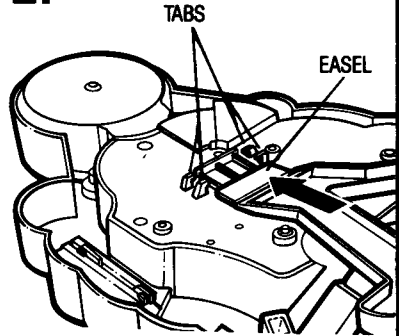

# Bumpin' Busy Box®

A stand-up floor toy that keeps the fun in motion!

Includes activity toy, easel, and 2 balls.

**CAUTION:** Not for use inside a crib or playpen, where it may provide a step for children to climb out.

## ATTACH THE EASEL TO KEEP TOY STANDING

1.

Lay toy flat with back side up.

2.

Slide easel top under tabs in center of toy as shown.

3.

Fold easel arms down and place into side holes near bottom of toy as shown.