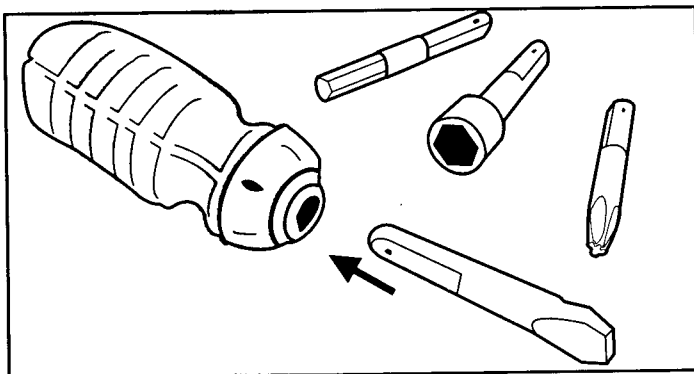

3792/3790 Asst.

Ages 3 & Up

Deluxe Tools Set Driver Set

1. To open, lift tab and pull up as shown.

2. Each of the 4 drivers slides easily into the tool fitting on the handle as shown.
3. There are 4 interchangeable drivers for pretend tool play: Phillips® head, regular slot head, allen wrench head and socket head.