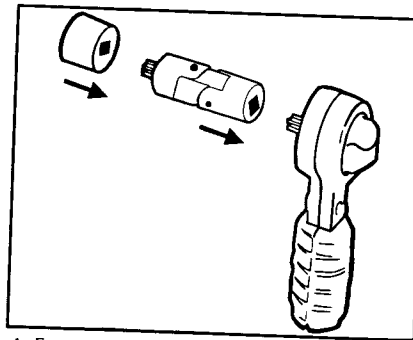

4. For maximum flexibility, fit the universal onto the handle, then the socket onto the end of the universal as shown.

© 1994 Playskool, Inc., Pawtucket, RI 02862 U.S.A., a subsidiary of Hasbro, Inc.
All Rights Reserved.
® denotes Reg. U.S. Pat. & TM Office. **MADE IN CHINA.**
3791/3790 Asst. P/N 45520200