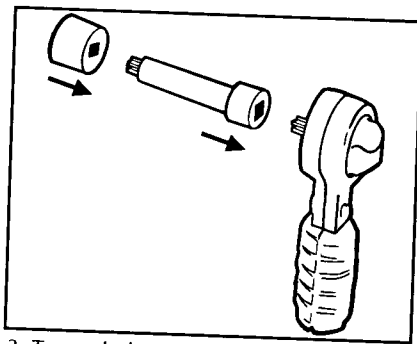

3. To reach those tight spots, fit the extender onto the handle, then the socket onto the end of the extender as shown.