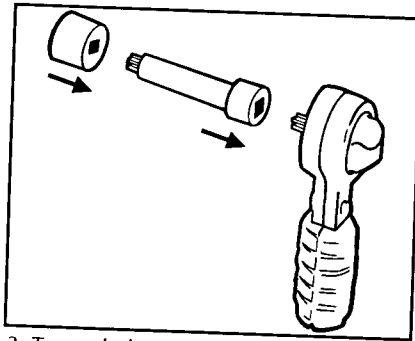

3. To reach those tight spots, fit the extender onto the handle, then the socket onto the end of the extender as shown.