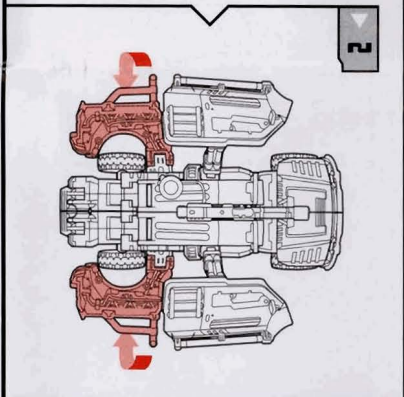

WARNING:

CHOKING HAZARD - Small parts.
Not for children under 3 years.

AGES 5+

96420/83971 Asst.

TRANSFORMERS.COM

CHANGING TO ROBOT

REVERSE ORDER OF INSTRUCTIONS
TO CONVERT BACK TO VEHICLE.

P/N 7008020000