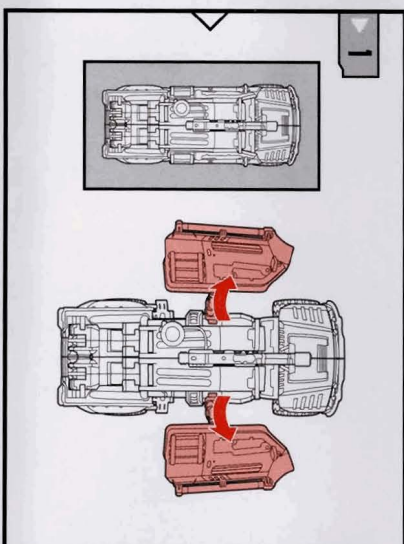

WARNING:

CHOKING HAZARD - Small parts.
Not for children under 3 years.

AGES 5+

96420/83971 Asst.

TRANSFORMERS.COM

CHANGING TO ROBOT

REVERSE ORDER OF INSTRUCTIONS
TO CONVERT BACK TO VEHICLE.

P/N 7008020000