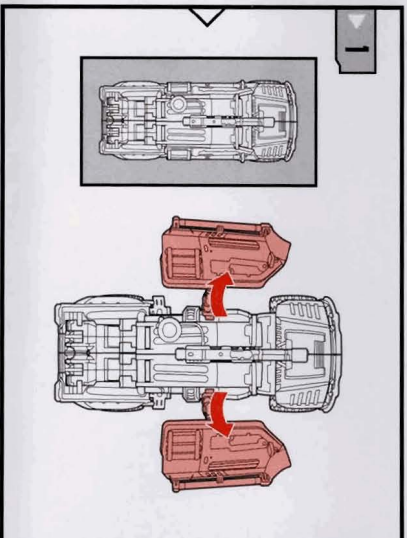

CHANGING TO ROBOT