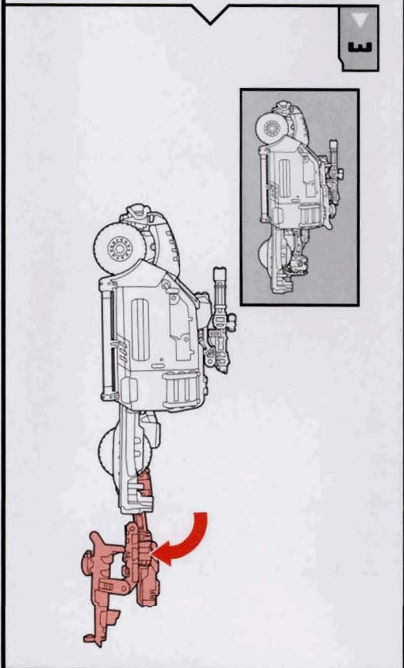

TRANSFORMERS

REVENGE OF THE FALLEN™

NOTE: Some parts are made to detach if excessive force is applied and are designed to be reattached if separation occurs. Adult supervision may be necessary for younger children.

WARNING:

CHOKING HAZARD - Small parts.
Not for children under 3 years.

AGES 5+

96420/83971 Asst.

TRANSFORMERS.COM

CHANGING TO ROBOT

REVERSE ORDER OF INSTRUCTIONS
TO CONVERT BACK TO VEHICLE.

P/N 7008020000