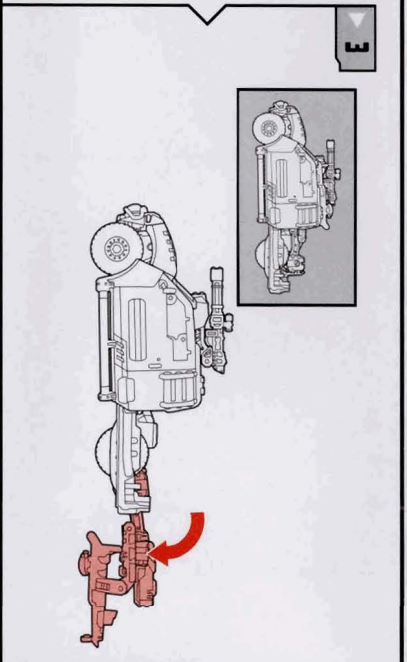

## REVENGE OF THE FALLEN

NOTE: Some parts are made to detach if excessive force is applied and are designed to be reattached if separation occurs. Adult supervision may be necessary for younger children.

**WARNING:**

CHOKING HAZARD - Small parts. Not for children under 3 years.

**AGES 5+**

96420/83971 Asst.

[TRANSFORMERS.COM](http://TRANSFORMERS.COM)

### CHANGING TO ROBOT

REVERSE ORDER OF INSTRUCTIONS  
TO CONVERT BACK TO VEHICLE.

P/N 7008020000

Some poses may require hand support.

© 2009 DreamWorks LLC and Paramount Pictures Corporation  
 © 2009 Hasbro. All Rights Reserved.  
 TM & ® denote U.S. Trademarks.  
 Manufactured under license from Tomy Company, Ltd.