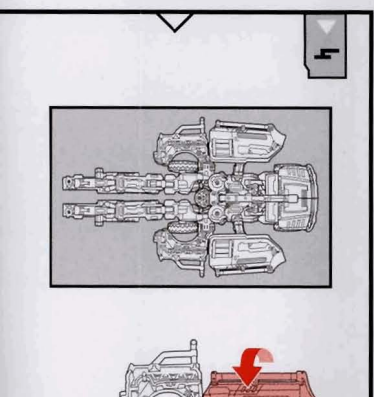

TRANSFORMERS

REVENGE OF THE FALLEN™

NOTE: Some parts are made to detach if excessive force is applied and are designed to be reattached if separation occurs. Adult supervision may be necessary for younger children.

WARNING:

CHOKING HAZARD - Small parts.
Not for children under 3 years.

AGES 5+

96420/83971 Asst.

TRANSFORMERS.COM

CHANGING TO ROBOT

REVERSE ORDER OF INSTRUCTIONS
TO CONVERT BACK TO VEHICLE.

P/N 7008020000