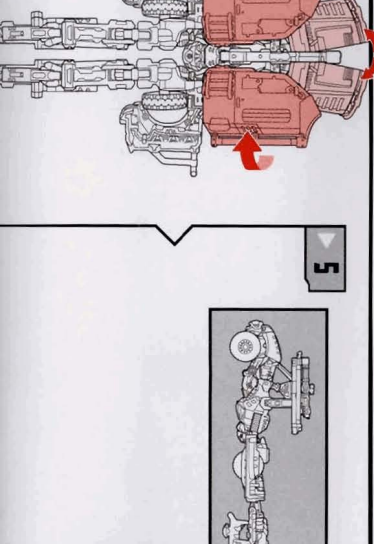

WARNING:

CHOKING HAZARD - Small parts.
Not for children under 3 years.

AGES 5+

96420/83971 Asst.

TRANSFORMERS.COM

CHANGING TO ROBOT

REVERSE ORDER OF INSTRUCTIONS
TO CONVERT BACK TO VEHICLE.

P/N 7008020000