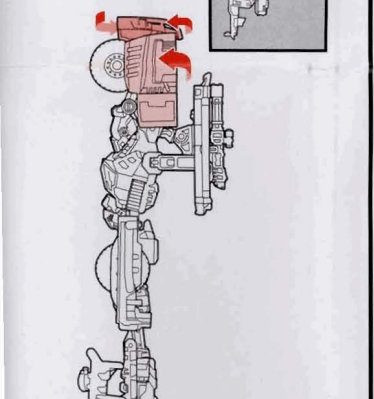

CHANGING TO ROBOT