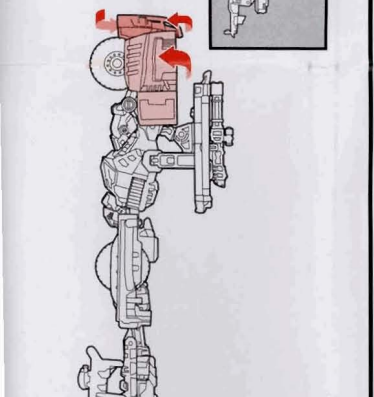

TRANSFORMERS

REVENGE OF THE FALLEN™

NOTE: Some parts are made to detach if excessive force is applied and are designed to be reattached if separation occurs. Adult supervision may be necessary for younger children.

WARNING:

CHOKING HAZARD - Small parts.
Not for children under 3 years.

AGES 5+

96420/83971 Asst.

TRANSFORMERS.COM

CHANGING TO ROBOT

REVERSE ORDER OF INSTRUCTIONS
TO CONVERT BACK TO VEHICLE.

P/N 7008020000