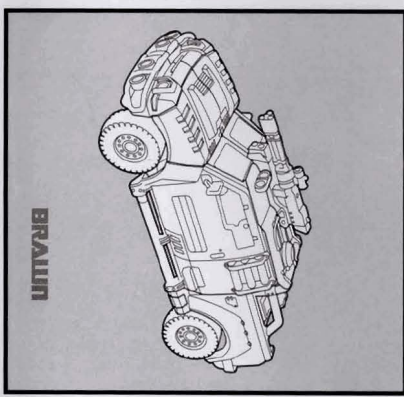

TRANSFORMERS

REVENGE OF THE FALLEN™

NOTE: Some parts are made to detach if excessive force is applied and are designed to be reattached if separation occurs. Adult supervision may be necessary for younger children.

WARNING:

CHOKING HAZARD - Small parts.
Not for children under 3 years.

AGES 5+

96420/83971 Asst.

TRANSFORMERS.COM

CHANGING TO ROBOT

REVERSE ORDER OF INSTRUCTIONS
TO CONVERT BACK TO VEHICLE.

P/N 7008020000