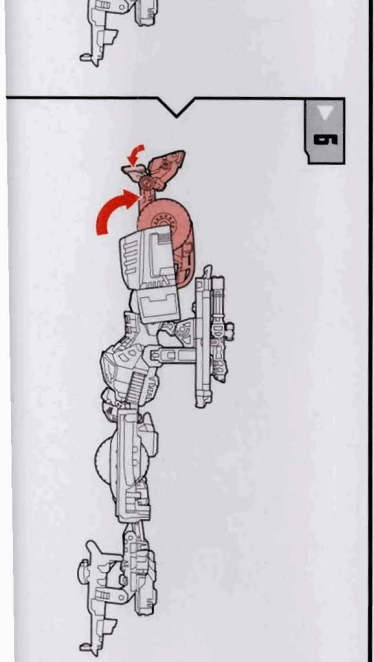

CHANGING TO ROBOT