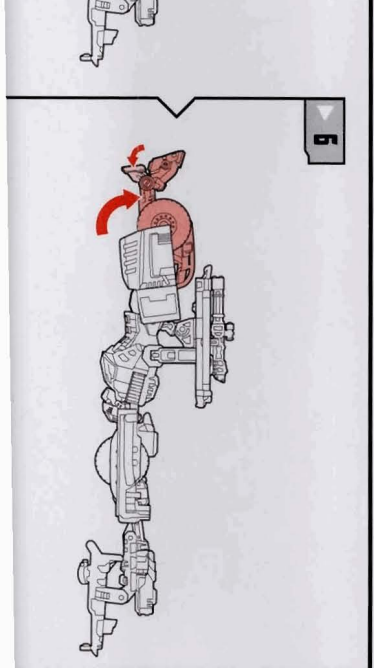

TRANSFORMERS

REVENGE OF THE FALLEN™

NOTE: Some parts are made to detach if excessive force is applied and are designed to be reattached if separation occurs. Adult supervision may be necessary for younger children.

WARNING:

CHOKING HAZARD - Small parts.
Not for children under 3 years.

AGES 5+

96420/83971 Asst.

TRANSFORMERS.COM

CHANGING TO ROBOT

REVERSE ORDER OF INSTRUCTIONS
TO CONVERT BACK TO VEHICLE.

P/N 7008020000