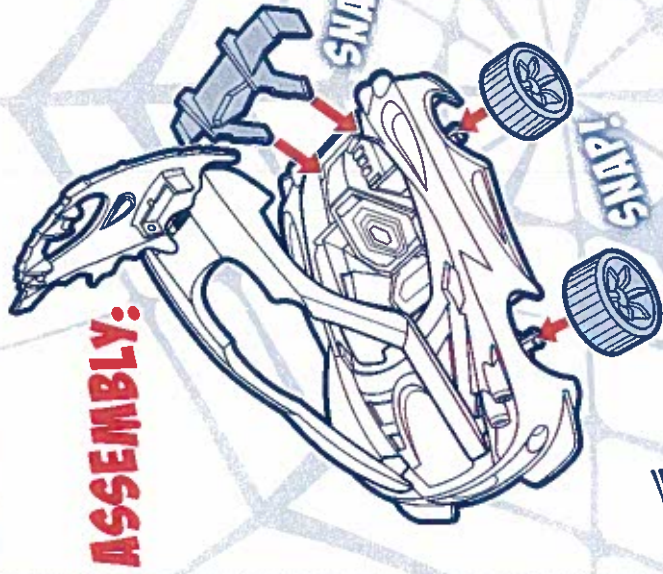

THE AMAZING SPIDER-MAN™

AGES 4+

3721

SPIDER STRIKE NIGHT INFILTRATOR

ASSEMBLY:

1

ATTACH FIGURE TO ROOF!

2

PRESS TO SET!

3

PRESS TO ACTIVATE!

Some poses may require additional support. Product and colors may vary. Retain this information for future reference.
® Spider-Man, the Character TM & © 2012 Marvel Characters, Inc. The Amazing Spider-Man, the Movie © 2012 Columbia Pictures Industries, Inc. All Rights Reserved.
® arnnyr TM & © 2011 Hasbro. All Rights Reserved. TM & ® denote U.S. Trademarks.
PN: 72465-10000