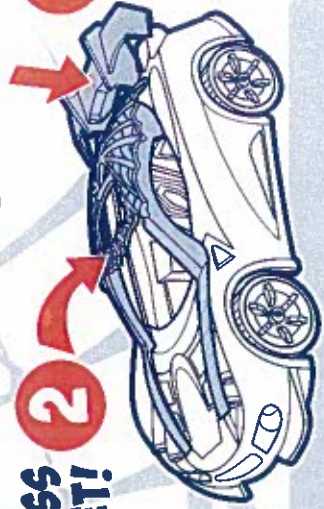

3

PRESS TO ACTIVATE!

Some poses may require additional support. Product and colors may vary. Retain this information for future reference.
® Spider-Man, the Character TM & © 2012 Marvel Characters, Inc. The Amazing Spider-Man, the Movie © 2012 Columbia Pictures Industries, Inc. All Rights Reserved.
® arnnyr TM & © 2011 Hasbro. All Rights Reserved. TM & ® denote U.S. Trademarks.
PN: 72465-10000