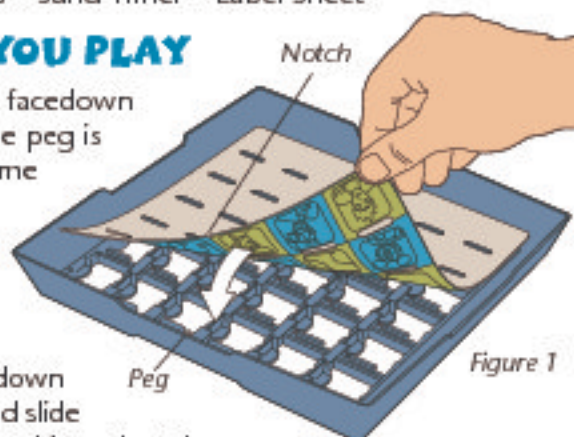

ADULT ASSEMBLY REQUIRED

Flippity Find™

For 1 to 4 Players/AGES 3+

OBJECT

Be the player with the most tiles when the 4th Mickey tile is revealed.

CONTENTS

- Gameboard Frame • Game Card with 36 Disney Character Spaces
- 36 Disney Character Tiles • Sand Timer • Label Sheet

THE FIRST TIME YOU PLAY

Place the gameboard frame facedown on a flat surface, so that the peg is on the bottom. Lay the game card on the gameboard frame character-side down, aligning the holes with the tabs and the notch with the peg, as shown in FIGURE 1. Press down lightly on the game card and slide down slightly to lock the card into the tabs. Run your finger along the top edge of the card so it locks. Turn the frame over and apply the sticker labels to the matching recessed areas in the front.

HOW TO SET UP THE GAME

1. Place the gameboard on a flat surface.
2. Randomly place the Disney character tiles with the green backgrounds over the gameboard slots with green backgrounds. Do the same with the blue tiles and blue backgrounds. You're now ready to play!

HOW TO PLAY THE GAME

1. Youngest player goes first. Play then continues to the left.
2. Turn over the timer to start your turn. Remove one of the Mickey Mouse tiles (it doesn't matter which one) and place it in front of you.