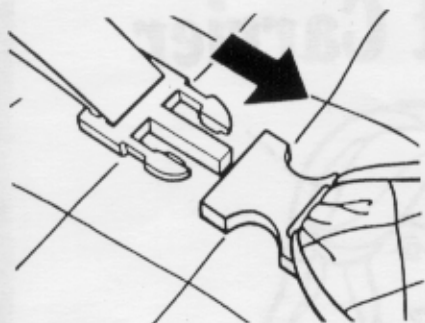

PLAYSKOOL
baby

Foldables™ Soft Carrier

Dear Parent,

Thank you for purchasing the Foldables Soft Carrier. We designed our carrier for you and your baby's comfort with soft, quilted material and special features that make carrying -- and being carried -- a comfortable, enjoyable experience. The unique, folding design makes it easy to carry and store; you can quickly fold it into a small, portable pouch that goes anywhere! The attachable bib protects clothing when cuddling or burping baby. As always, when it comes to the care and growth of your baby, you can expect the very best products from Playskool Baby.

Recommended age: Birth - 6 months

Maximum weight of baby: 18 lbs.

How to Use the *Foldables*™ Soft Carrier

1. With the back of the carrier facing you, snap the left strap into the right buckle.

2. Snap the right strap into the left buckle.

3. Slip your head through the center opening made by the crossed straps. The back of the carrier should rest against your chest.

4. Slip your arms through the side openings between the straps. The straps should be crisscrossed on your back.

5. Adjust the straps for a comfortable

6. Attach the bib to the inside of the carrier.

7. Lift baby, and slide baby's legs through the leg openings. Once baby is in the carrier, adjust the side buckles for baby's back and head support.