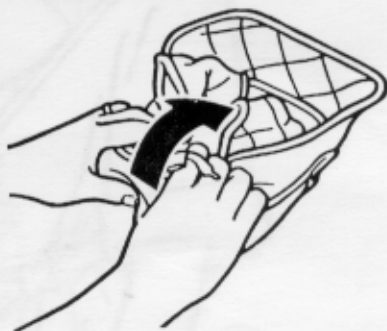

3. Slip your head through the center opening made by the crossed straps. The back of the carrier should rest against your chest.

4. Slip your arms through the side openings between the straps. The straps should be crisscrossed on your back.

5. Adjust the straps for a comfortable

6. Attach the bib to the inside of the carrier.

7. Lift baby, and slide baby's legs through the leg openings. Once baby is in the carrier, adjust the side buckles for baby's back and head support.

How to Fold the *Foldables™* Soft Carrier

1. With the back of the carrier facing you, fold extra material into the center of the carrier.

2. Starting at the bottom, roll up the carrier.

3. Turn the pocket inside out and pull it over the rolled-up material, until the rolled-up part is completely inside the pocket, creating a pouch. *Note:* Pull the loop inside the pocket to help you turn the pocket inside out.