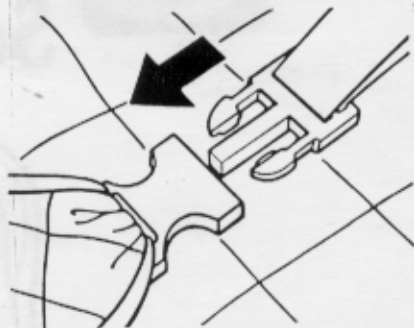

PLAYSKOOL
baby

Foldables™ Soft Carrier

Dear Parent,

Thank you for purchasing the Foldables Soft Carrier. We designed our carrier for you and your baby's comfort with soft, quilted material and special features that make carrying -- and being carried -- a comfortable, enjoyable experience. The unique, folding design makes it easy to carry and store; you can quickly fold it into a small, portable pouch that goes anywhere! The attachable bib protects clothing when cuddling or burping baby. As always, when it comes to the care and growth of your baby, you can expect the very best products from Playskool Baby.

Recommended age: Birth - 6 months

Maximum weight of baby: 18 lbs.

How to Use the *Foldables*™ Soft Carrier

1. With the back of the carrier facing you, snap the left strap into the right buckle.

2. Snap the right strap into the left buckle.

3. Slip your head through the center opening made by the crossed straps. The back of the carrier should rest against your chest.

4. Slip your arms through the side openings between the straps. The straps should be crisscrossed on your back.

5. Adjust the straps for a comfortable

6. Attach the bib to the inside of the carrier.

7. Lift baby, and slide baby's legs through the leg openings. Once baby is in the carrier, adjust the side buckles for baby's back and head support.