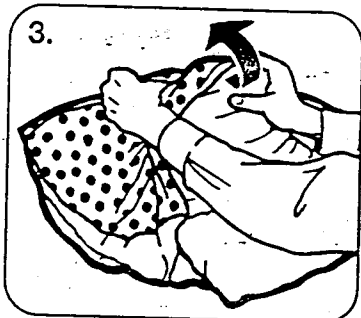

# Fold 'n Go Play Around™

How to Fold:

1. Lay your Fold 'n Go Play Around mat with bottom strap facing you. Fold both sides over along bottom pocket seam as shown.

2. Fold top end over into middle, once again along the bottom pocket seam.

3. Turn upside down. Run your hand through pocket all the way to the back right corner and pull inside out as shown.

4. Tuck the top of the Play Around into the pocket, then run the strap through the pocket hole and button top of strap as shown. The strap is now a carry handle to take your Fold 'n Go Play Around anywhere!