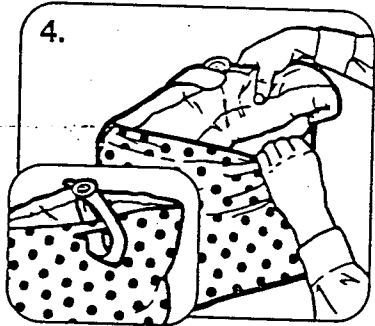

# Fold 'n Go Play Around™

How to Fold:

1. Lay your Fold 'n Go Play Around mat with bottom strap facing you. Fold both sides over along bottom pocket seam as shown.

2. Fold top end over into middle, once again along the bottom pocket seam.

3. Turn upside down. Run your hand through pocket all the way to the back right corner and pull inside out as shown.

4. Tuck the top of the Play Around into the pocket, then run the strap through the pocket hole and button top of strap as shown. The strap is now a carry handle to take your Fold 'n Go Play Around anywhere!