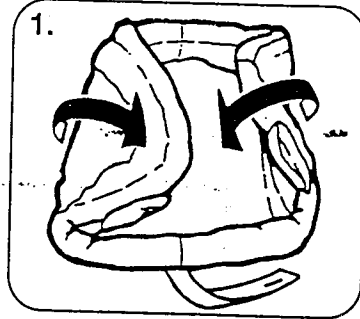

# Fold 'n Go Play Around™

How to Fold:

1. Lay your Fold 'n Go Play Around mat with bottom strap facing you. Fold both sides over along bottom pocket seam as shown.

2. Fold top end over into middle, once again along the bottom pocket seam.

3. Turn upside down. Run your hand through pocket all the way to the back right corner and pull inside out as shown.

4. Tuck the top of the Play Around into the pocket, then run the strap through the pocket hole and button top of strap as shown. The strap is now a carry handle to take your Fold 'n Go Play Around anywhere!