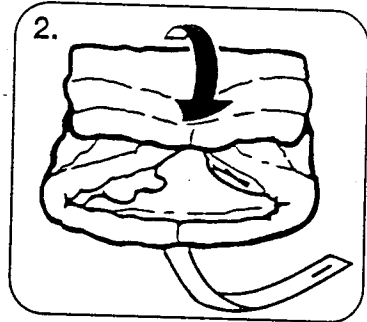

# Fold 'n Go Play Around™

How to Fold:

1. Lay your Fold 'n Go Play Around mat with bottom strap facing you. Fold both sides over along bottom pocket seam as shown.

2. Fold top end over into middle, once again along the bottom pocket seam.

3. Turn upside down. Run your hand through pocket all the way to the back right corner and pull inside out as shown.

4. Tuck the top of the Play Around into the pocket, then run the strap through the pocket hole and button top of strap as shown. The strap is now a carry handle to take your Fold 'n Go Play Around anywhere!