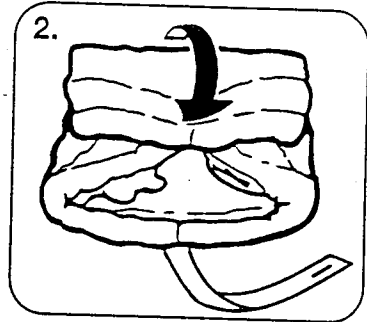

#5681

Fold 'n Go Play Around™

How to Fold:

1. Lay your Fold 'n Go Play Around mat with bottom strap facing you. Fold both sides over along bottom pocket seam as shown.

2. Fold top end over into middle, once again along the bottom pocket seam.

3. Turn upside down. Run your hand through pocket all the way to the back right corner and pull inside out as shown.

4. Tuck the top of the Play Around into the pocket, then run the strap through the pocket hole and button top of strap as shown. The strap is now a carry handle to take your Fold 'n Go Play Around anywhere!