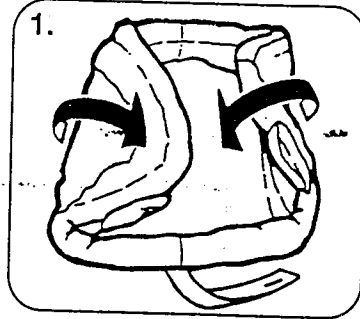

#5681

Fold 'n Go Play Around™

How to Fold:

1. Lay your Fold 'n Go Play Around mat with bottom strap facing you. Fold both sides over along bottom pocket seam as shown.

2. Fold top end over into middle, once again along the bottom pocket seam.

3. Turn upside down. Run your hand through pocket all the way to the back right corner and pull inside out as shown.

4. Tuck the top of the Play Around into the pocket, then run the strap through the pocket hole and button top of strap as shown. The strap is now a carry handle to take your Fold 'n Go Play Around anywhere!