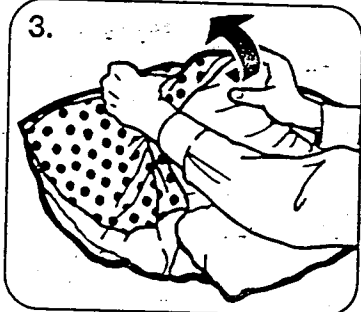

#5681

Fold 'n Go Play Around™

How to Fold:

1. Lay your Fold 'n Go Play Around mat with bottom strap facing you. Fold both sides over along bottom pocket seam as shown.

2. Fold top end over into middle, once again along the bottom pocket seam.

3. Turn upside down. Run your hand through pocket all the way to the back right corner and pull inside out as shown.

4. Tuck the top of the Play Around into the pocket, then run the strap through the pocket hole and button top of strap as shown. The strap is now a carry handle to take your Fold 'n Go Play Around anywhere!