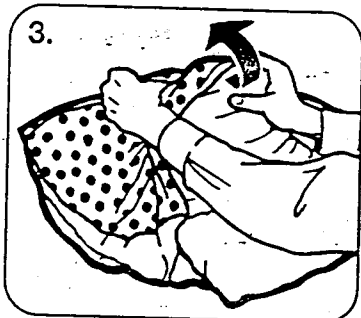

#5681

Fold 'n Go Play Around™

How to Fold:

1. Lay your Fold 'n Go Play Around mat with bottom strap facing you. Fold both sides over along bottom pocket seam as shown.

2. Fold top end over into middle, once again along the bottom pocket seam.

3. Turn upside down. Run your hand through pocket all the way to the back right corner and pull inside out as shown.

4. Tuck the top of the Play Around into the pocket, then run the strap through the pocket hole and button top of strap as shown. The strap is now a carry handle to take your Fold 'n Go Play Around anywhere!