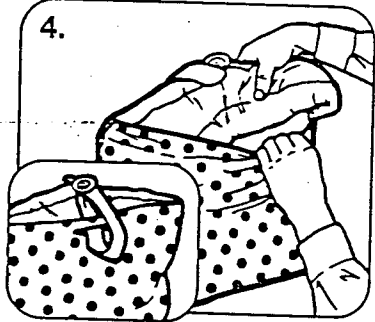

#5681

Fold 'n Go Play Around™

How to Fold:

1. Lay your Fold 'n Go Play Around mat with bottom strap facing you. Fold both sides over along bottom pocket seam as shown.

2. Fold top end over into middle, once again along the bottom pocket seam.

3. Turn upside down. Run your hand through pocket all the way to the back right corner and pull inside out as shown.

4. Tuck the top of the Play Around into the pocket, then run the strap through the pocket hole and button top of strap as shown. The strap is now a carry handle to take your Fold 'n Go Play Around anywhere!