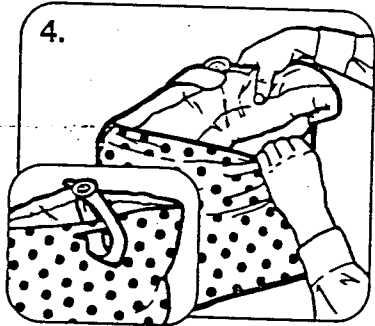

#5681

Fold 'n Go Play Around™

How to Fold:

1. Lay your Fold 'n Go Play Around mat with bottom strap facing you. Fold both sides over along bottom pocket seam as shown.

2. Fold top end over into middle, once again along the bottom pocket seam.

3. Turn upside down. Run your hand through pocket all the way to the back right corner and pull inside out as shown.

4. Tuck the top of the Play Around into the pocket, then run the strap through the pocket hole and button top of strap as shown. The strap is now a carry handle to take your Fold 'n Go Play Around anywhere!