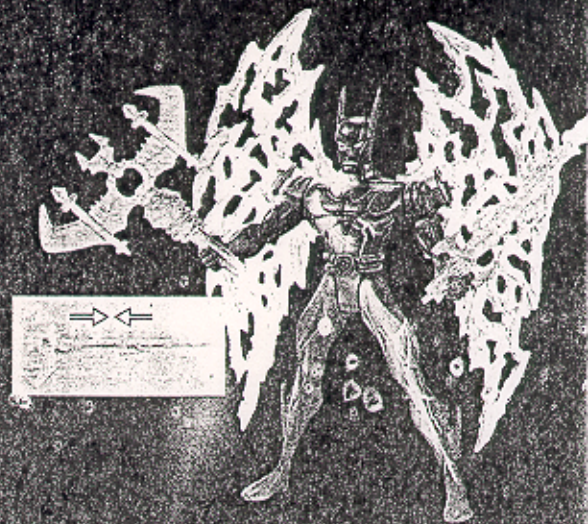

LIGHTNING STORM BATMAN™
WITH FORCEFIELD CAPE &
LIGHTNING WEAPONS

PROOF OF PURCHASE

0 76930 64341 9

FUTURE KNIGHT BATMAN™

In the interest of better quality and value, we are constantly improving and updating our products. Consequently, pictures on this package may sometimes differ from the model enclosed.

™ & ©1999 HASBRO, INC.
Pawtucket, Rhode Island 02862.
All Rights Reserved.

™ & © 1999 Warner Bros.,
BATMAN and all related characters,
names and indicia are trademarks of
DC Comics. ©1999. C-0150

MADE IN CHINA 559968.0000

Check Us Out On-Line!
<http://www.hasbro.com>