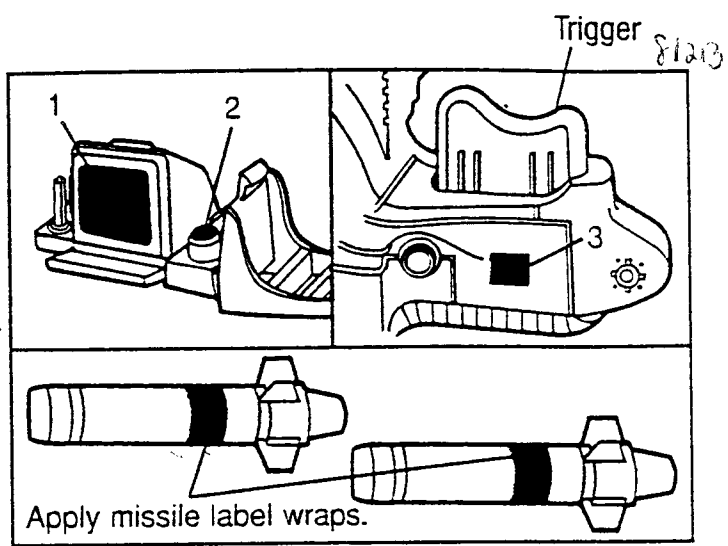

Ages 5 and up.

GIJOE EXTREME™

DETONATOR™ ASSAULT CANNON

⚠ WARNING:

CHOKING HAZARD-Small parts.
Not for children under 3 years.

2. ONE-TIME ASSEMBLY
Once assembled, cannot be taken apart!

Attach turret to base as shown.

3. Attach gun to turret as shown.
Press knob onto cocking arm as shown.

4. Hook sighting console into slot on lower part of gun.

5. Now rotate up until it snaps into place.

© 1995 HASBRO, INC., Pawtucket, Rhode Island 02862. All Rights Reserved.
KENNER® is a trademark of Tonka Corporation, a subsidiary of Hasbro, Inc.

522555.00

MADE IN CHINA

6. Slide chair into place until it snaps tight.

7. With his arms raised slide the figure into the chair so the tongue slides into the grooves on the figures back as shown.

8. Slide left hand onto handle.