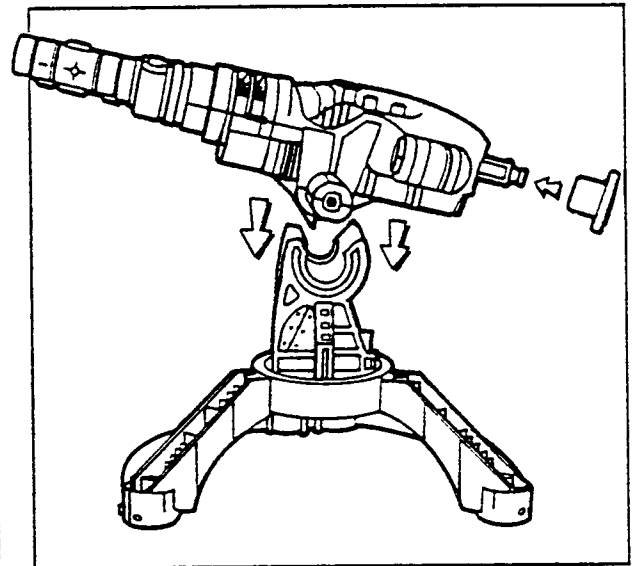

Ages 5 and up.

GIJOE EXTREME™

DETONATOR™ ASSAULT CANNON

⚠ WARNING:

CHOKING HAZARD-Small parts.
Not for children under 3 years.

2. ONE-TIME ASSEMBLY
Once assembled, cannot be taken apart!

Attach turret to base as shown.

3. Attach gun to turret as shown.
Press knob onto cocking arm as shown.

4. Hook sighting console into slot on lower part of gun.

5. Now rotate up until it snaps into place.

© 1995 HASBRO, INC., Pawtucket, Rhode Island 02862. All Rights Reserved.
KENNER® is a trademark of Tonka Corporation, a subsidiary of Hasbro, Inc.

522555.00

MADE IN CHINA

6. Slide chair into place until it snaps tight.

7. With his arms raised slide the figure into the chair so the tongue slides into the grooves on the figures back as shown.

8. Slide left hand onto handle.