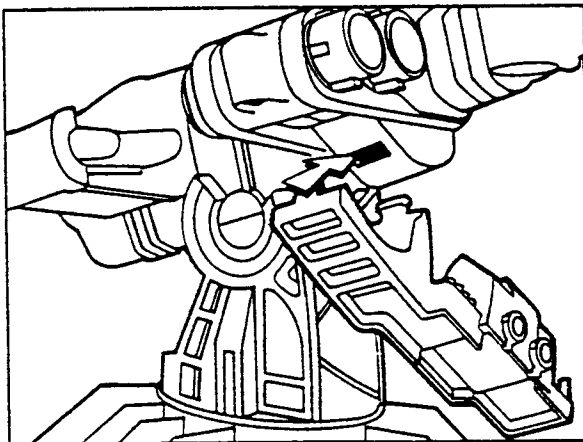

Ages 5 and up.

GIJOE EXTREME™

DETONATOR™ ASSAULT CANNON

⚠ WARNING:

CHOKING HAZARD-Small parts.
Not for children under 3 years.

2. ONE-TIME ASSEMBLY
Once assembled, cannot be taken apart!

Attach turret to base as shown.

3. Attach gun to turret as shown.
Press knob onto cocking arm as shown.

4. Hook sighting console into slot on lower part of gun.

5. Now rotate up until it snaps into place.

© 1995 HASBRO, INC., Pawtucket, Rhode Island 02862. All Rights Reserved.
KENNER® is a trademark of Tonka Corporation, a subsidiary of Hasbro, Inc.

522555.00

MADE IN CHINA

6. Slide chair into place until it snaps tight.

7. With his arms raised slide the figure into the chair so the tongue slides into the grooves on the figures back as shown.

8. Slide left hand onto handle.