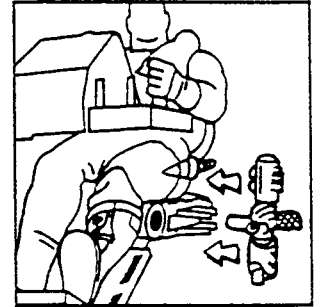

3. Attach gun to turret as shown.
Press knob onto cocking arm as shown.

4. Hook sighting console into slot on lower part of gun.

5. Now rotate up until it snaps into place.

© 1995 HASBRO, INC., Pawtucket, Rhode Island 02862. All Rights Reserved.
KENNER® is a trademark of Tonka Corporation, a subsidiary of Hasbro, Inc.

522555.00

MADE IN CHINA

6. Slide chair into place until it snaps tight.

7. With his arms raised slide the figure into the chair so the tongue slides into the grooves on the figures back as shown.

8. Slide left hand onto handle.