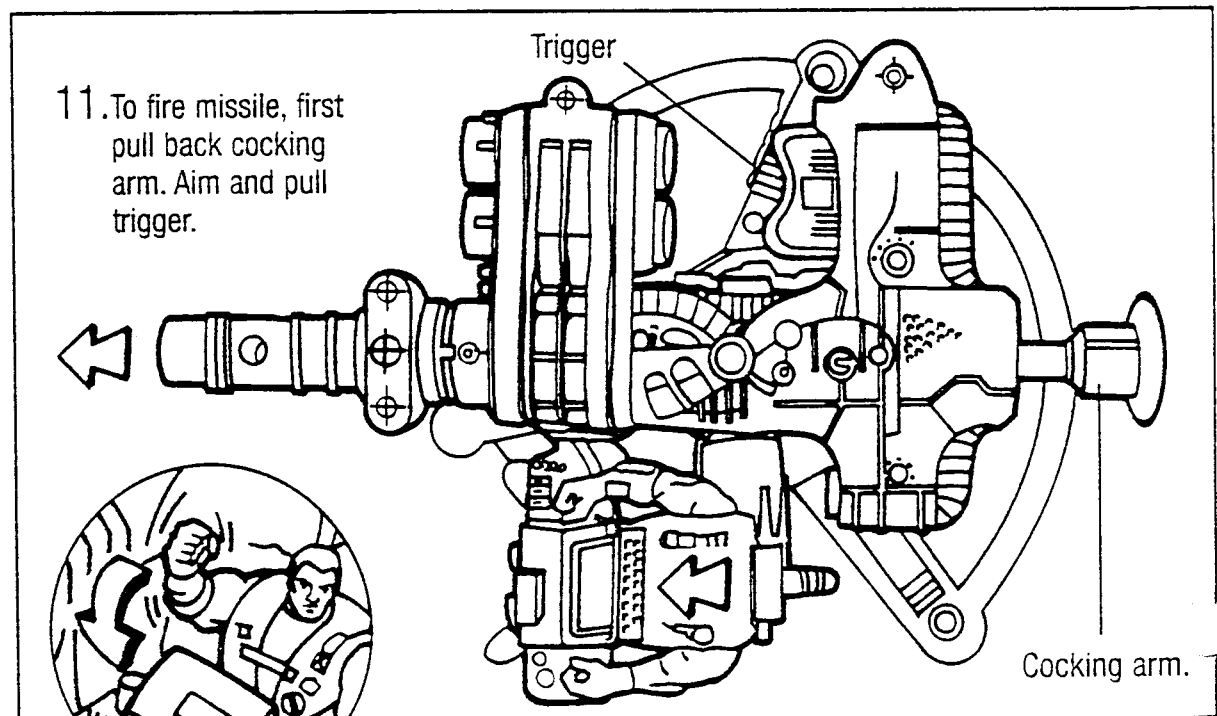

11. To fire missile, first pull back cocking arm. Aim and pull trigger.

The figures hand will pound the red button when you pull the trigger.