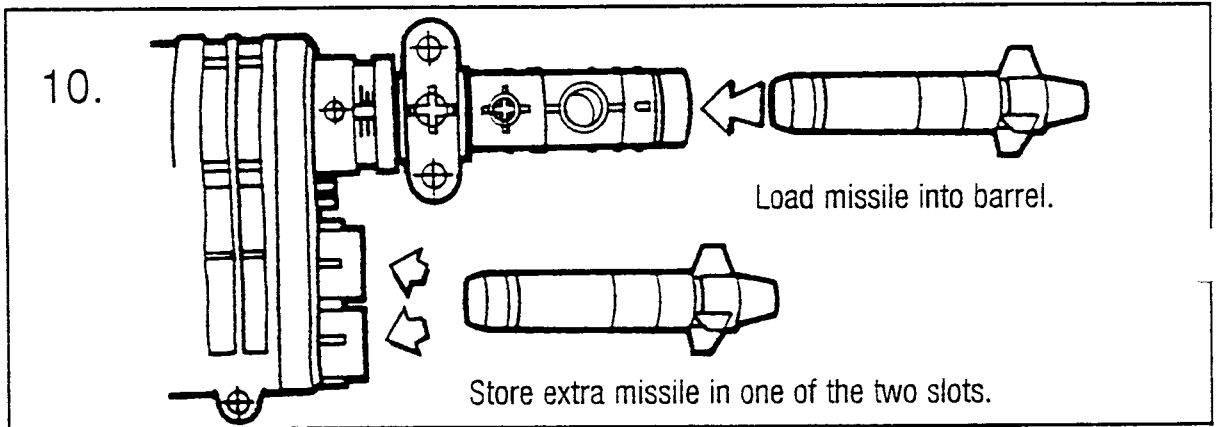

11. To fire missile, first pull back cocking arm. Aim and pull trigger.

The figures hand will pound the red button when you pull the trigger.