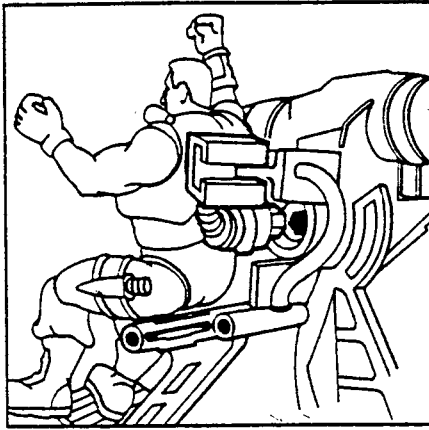

3. Attach gun to turret as shown.
Press knob onto cocking arm as shown.

4. Hook sighting console into slot on lower part of gun.

5. Now rotate up until it snaps into place.

© 1995 HASBRO, INC., Pawtucket, Rhode Island 02862. All Rights Reserved.
KENNER® is a trademark of Tonka Corporation, a subsidiary of Hasbro, Inc.

522555.00

MADE IN CHINA

6. Slide chair into place until it snaps tight.

7. With his arms raised slide the figure into the chair so the tongue slides into the grooves on the figures back as shown.

8. Slide left hand onto handle.