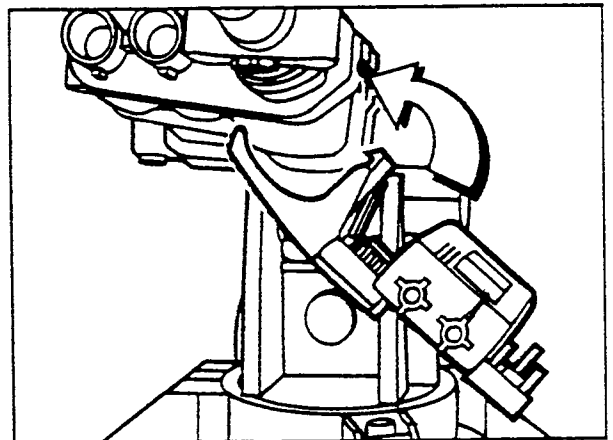

Ages 5 and up.

GIJOE EXTREME™

DETONATOR™ ASSAULT CANNON

⚠ WARNING:

CHOKING HAZARD-Small parts.
Not for children under 3 years.

2. ONE-TIME ASSEMBLY
Once assembled, cannot be taken apart!

Attach turret to base as shown.

3. Attach gun to turret as shown.
Press knob onto cocking arm as shown.

4. Hook sighting console into slot on lower part of gun.

5. Now rotate up until it snaps into place.

© 1995 HASBRO, INC., Pawtucket, Rhode Island 02862. All Rights Reserved.
KENNER® is a trademark of Tonka Corporation, a subsidiary of Hasbro, Inc.

522555.00

MADE IN CHINA

6. Slide chair into place until it snaps tight.

7. With his arms raised slide the figure into the chair so the tongue slides into the grooves on the figures back as shown.

8. Slide left hand onto handle.