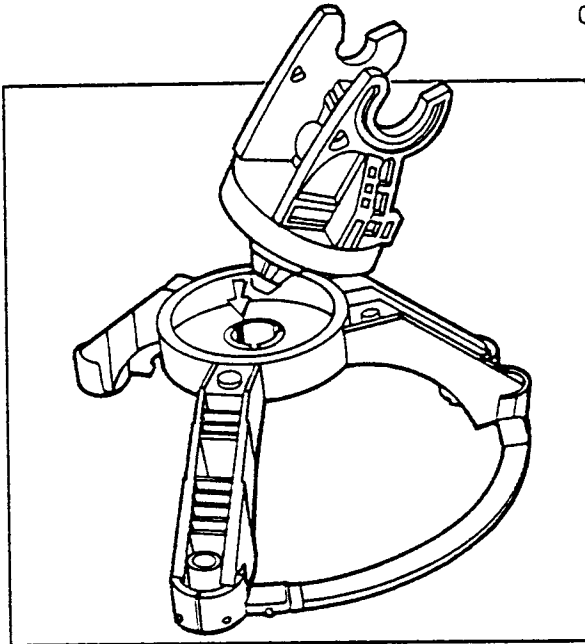

Ages 5 and up.

GIJOE EXTREME™

DETONATOR™ ASSAULT CANNON

⚠ WARNING:

CHOKING HAZARD-Small parts.
Not for children under 3 years.

2. ONE-TIME ASSEMBLY
Once assembled, cannot be taken apart!

Attach turret to base as shown.

3. Attach gun to turret as shown.
Press knob onto cocking arm as shown.

4. Hook sighting console into slot on lower part of gun.

5. Now rotate up until it snaps into place.

© 1995 HASBRO, INC., Pawtucket, Rhode Island 02862. All Rights Reserved.
KENNER® is a trademark of Tonka Corporation, a subsidiary of Hasbro, Inc.

522555.00

MADE IN CHINA

6. Slide chair into place until it snaps tight.

7. With his arms raised slide the figure into the chair so the tongue slides into the grooves on the figures back as shown.

8. Slide left hand onto handle.