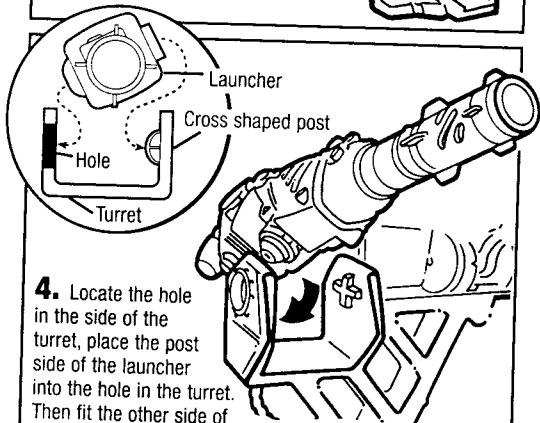

Ages 5 and up.

GI JOE

EXTREME™

SPITFIRE™ BATTERING PLATFORM Instruction Sheet

1. Apply labels to unassembled parts, using numbers on the label sheet and these illustrations as a guide.

2. Attach turret to base as shown.

3. Press legs into base as shown until you feel them snap.

4. Locate the hole in the side of the turret, place the post side of the launcher into the hole in the turret. Then fit the other side of the launcher over the cross shaped post on the other side of the turret.

6. Place a missile into launcher. To fire missile, slowly pull back gun handle until it locks. Aim gun, press down on launching button.

7. By hitting the target as shown, you can knock the figure off the platform.