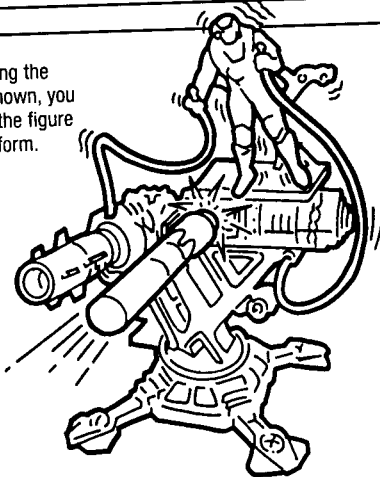

3. Press legs into base as shown until you feel them snap.

4. Locate the hole in the side of the turret, place the post side of the launcher into the hole in the turret. Then fit the other side of the launcher over the cross shaped post on the other side of the turret.

6. Place a missile into launcher. To fire missile, slowly pull back gun handle until it locks. Aim gun, press down on launching button.

7. By hitting the target as shown, you can knock the figure off the platform.