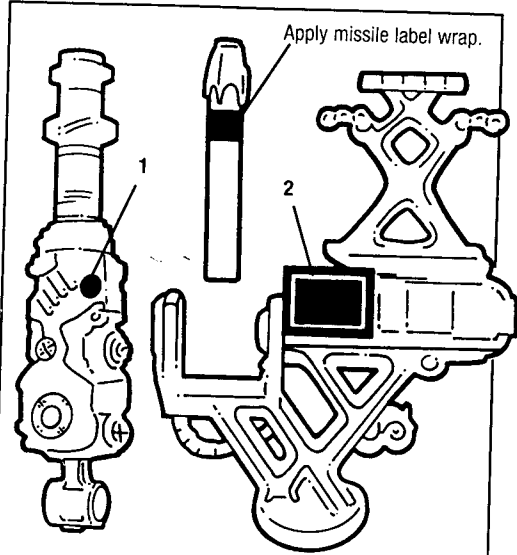

Ages 5 and up.

GI JOE

EXTREME™

SPITFIRE™ BATTERING PLATFORM Instruction Sheet

1. Apply labels to unassembled parts, using numbers on the label sheet and these illustrations as a guide.

2. Attach turret to base as shown.

3. Press legs into base as shown until you feel them snap.

4. Locate the hole in the side of the turret, place the post side of the launcher into the hole in the turret. Then fit the other side of the launcher over the cross shaped post on the other side of the turret.

6. Place a missile into launcher. To fire missile, slowly pull back gun handle until it locks. Aim gun, press down on launching button.

7. By hitting the target as shown, you can knock the figure off the platform.