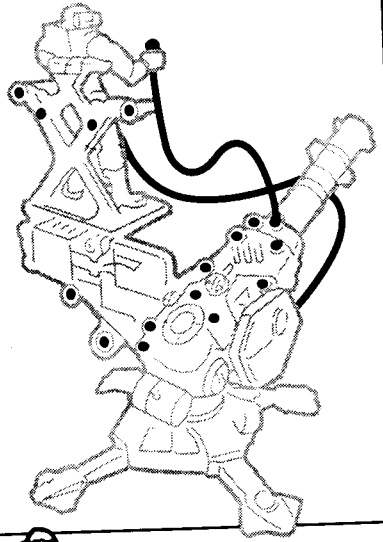

Ages 5 and up.

GI JOE

EXTREME™

SPITFIRE™ BATTERING PLATFORM Instruction Sheet

1. Apply labels to unassembled parts, using numbers on the label sheet and these illustrations as a guide.

2. Attach turret to base as shown.

3. Press legs into base as shown until you feel them snap.

4. Locate the hole in the side of the turret, place the post side of the launcher into the hole in the turret. Then fit the other side of the launcher over the cross shaped post on the other side of the turret.

Kenner

© 1995 HASBRO, INC., Pawtucket, Rhode Island 02862. All Rights Reserved.
KENNER® is a trademark of Tonka Corporation, a subsidiary of Hasbro, Inc.

52382400

MADE IN CHINA

5. Place the figure's right foot onto the footpeg on the platform to help the figure stand.

6. Place a missile into launcher. To fire missile, slowly pull back gun handle until it locks. Aim gun, press down on launching button.

7. By hitting the target as shown, you can knock the figure off the platform.