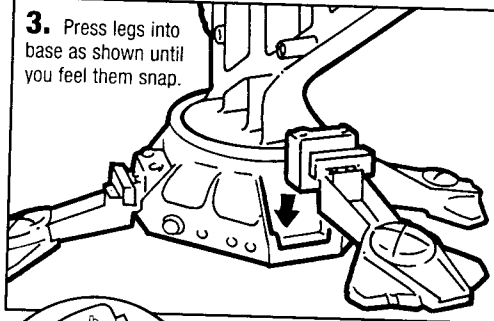

Ages 5 and up.

GI JOE

EXTREME™

SPITFIRE™ BATTERING PLATFORM Instruction Sheet

1. Apply labels to unassembled parts, using numbers on the label sheet and these illustrations as a guide.

2. Attach turret to base as shown.

3. Press legs into base as shown until you feel them snap.

4. Locate the hole in the side of the turret, place the post side of the launcher into the hole in the turret. Then fit the other side of the launcher over the cross shaped post on the other side of the turret.

6. Place a missile into launcher. To fire missile, slowly pull back gun handle until it locks. Aim gun, press down on launching button.

7. By hitting the target as shown, you can knock the figure off the platform.