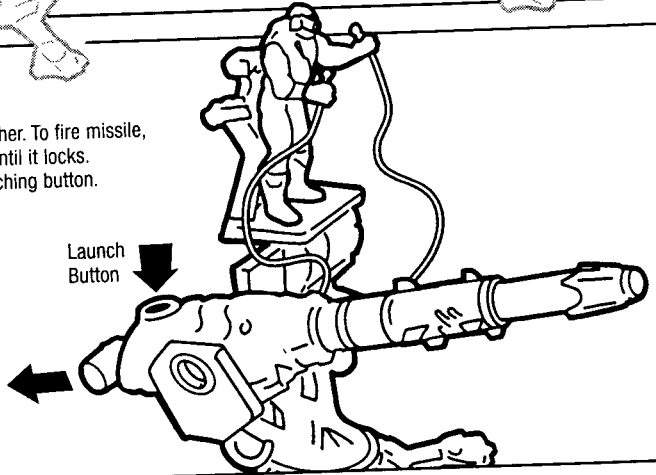

3. Press legs into base as shown until you feel them snap.

4. Locate the hole in the side of the turret, place the post side of the launcher into the hole in the turret. Then fit the other side of the launcher over the cross shaped post on the other side of the turret.

6. Place a missile into launcher. To fire missile, slowly pull back gun handle until it locks. Aim gun, press down on launching button.

7. By hitting the target as shown, you can knock the figure off the platform.