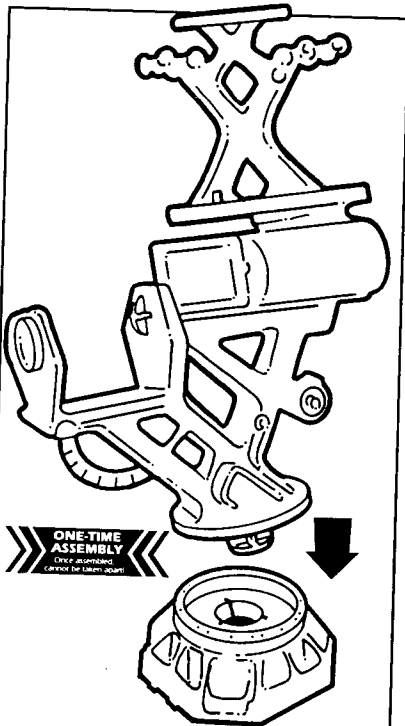

Ages 5 and up.

GI JOE

EXTREME™

SPITFIRE™ BATTERING PLATFORM Instruction Sheet

1. Apply labels to unassembled parts, using numbers on the label sheet and these illustrations as a guide.

2. Attach turret to base as shown.

3. Press legs into base as shown until you feel them snap.

4. Locate the hole in the side of the turret, place the post side of the launcher into the hole in the turret. Then fit the other side of the launcher over the cross shaped post on the other side of the turret.

Kenner

© 1995 HASBRO, INC., Pawtucket, Rhode Island 02862. All Rights Reserved.
KENNER® is a trademark of Tonka Corporation, a subsidiary of Hasbro, Inc.

52382400

MADE IN CHINA

5. Place the figure's right foot onto the footpeg on the platform to help the figure stand.

6. Place a missile into launcher. To fire missile, slowly pull back gun handle until it locks. Aim gun, press down on launching button.

7. By hitting the target as shown, you can knock the figure off the platform.