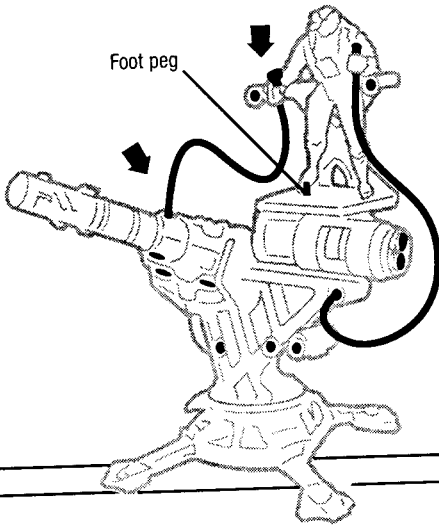

Ages 5 and up.

GI JOE

EXTREME™

SPITFIRE™ BATTERING PLATFORM Instruction Sheet

1. Apply labels to unassembled parts, using numbers on the label sheet and these illustrations as a guide.

2. Attach turret to base as shown.

3. Press legs into base as shown until you feel them snap.

4. Locate the hole in the side of the turret, place the post side of the launcher into the hole in the turret. Then fit the other side of the launcher over the cross shaped post on the other side of the turret.

6. Place a missile into launcher. To fire missile, slowly pull back gun handle until it locks. Aim gun, press down on launching button.

7. By hitting the target as shown, you can knock the figure off the platform.