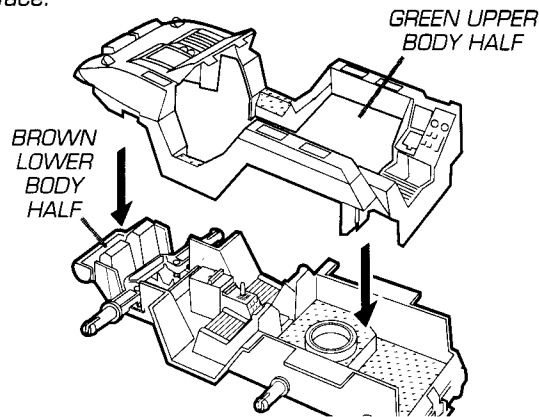

1. FRONT AXLE ASSEMBLY

Fit holes in gray front axle over posts in front end of brown lower body half as shown. Make sure arrow on axle is pointing up.

2. BODY ASSEMBLY

Fit green upper body half onto brown lower body half.

3. DASHBOARD ASSEMBLY

Snap brown steering wheel into hole in brown dashboard. Snap holes in dashboard onto tabs in body.

4. WHEEL ASSEMBLY

Snap black wheels (6) onto axle posts as shown.

5. GUN ASSEMBLY

Fit yellow gun mount tabs into holes in side of gray gun. Snap gun mount base into hole in vehicle body.

Product and colors may vary.
 Approximate size of vehicle is 10" L x 5 3/4" W x 5" H.
 ©1993 Hasbro, Inc., Pawtucket, RI 02862 U.S.A. All Rights Reserved.
MADE IN CHINA.
 6686 P/N 44170700