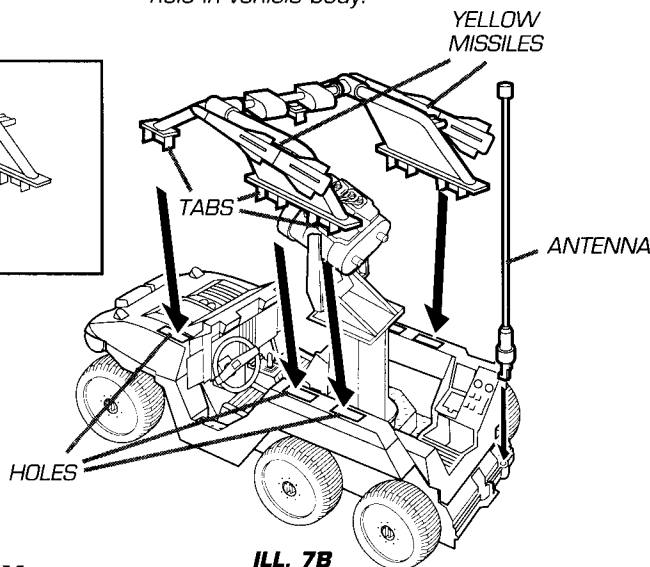

1. FRONT AXLE ASSEMBLY

Fit holes in gray front axle over posts in front end of brown lower body half as shown. Make sure arrow on axle is pointing up.

2. BODY ASSEMBLY

Fit green upper body half onto brown lower body half.

3. DASHBOARD ASSEMBLY

Snap brown steering wheel into hole in brown dashboard. Snap holes in dashboard onto tabs in body.

4. WHEEL ASSEMBLY

Snap black wheels (6) onto axle posts as shown.

5. GUN ASSEMBLY

Fit yellow gun mount tabs into holes in side of gray gun. Snap gun mount base into hole in vehicle body.

6. SHOOTING WEAPON

Snap yellow grappling hooks onto grappling hook stems as shown. Insert grappling hooks into gun barrels and lock in place. To fire, press triggers.

ILL. 7A

ILL. 7B

7. ROLL BAR ASSEMBLY

Fit gray roll bar lights between right and left roll bars (ILL. 7A). Snap tabs on gray roll bars into holes in green body sides. Snap brown antenna into hole in rear of body. Fit yellow missiles onto right and left roll bar tabs (ILL. 7B).

Product and colors may vary.
 Approximate size of vehicle is 10" L x 5 3/4" W x 5" H.
 ©1993 Hasbro, Inc., Pawtucket, RI 02862 U.S.A. All Rights Reserved.
MADE IN CHINA.
 6686 P/N 44170700