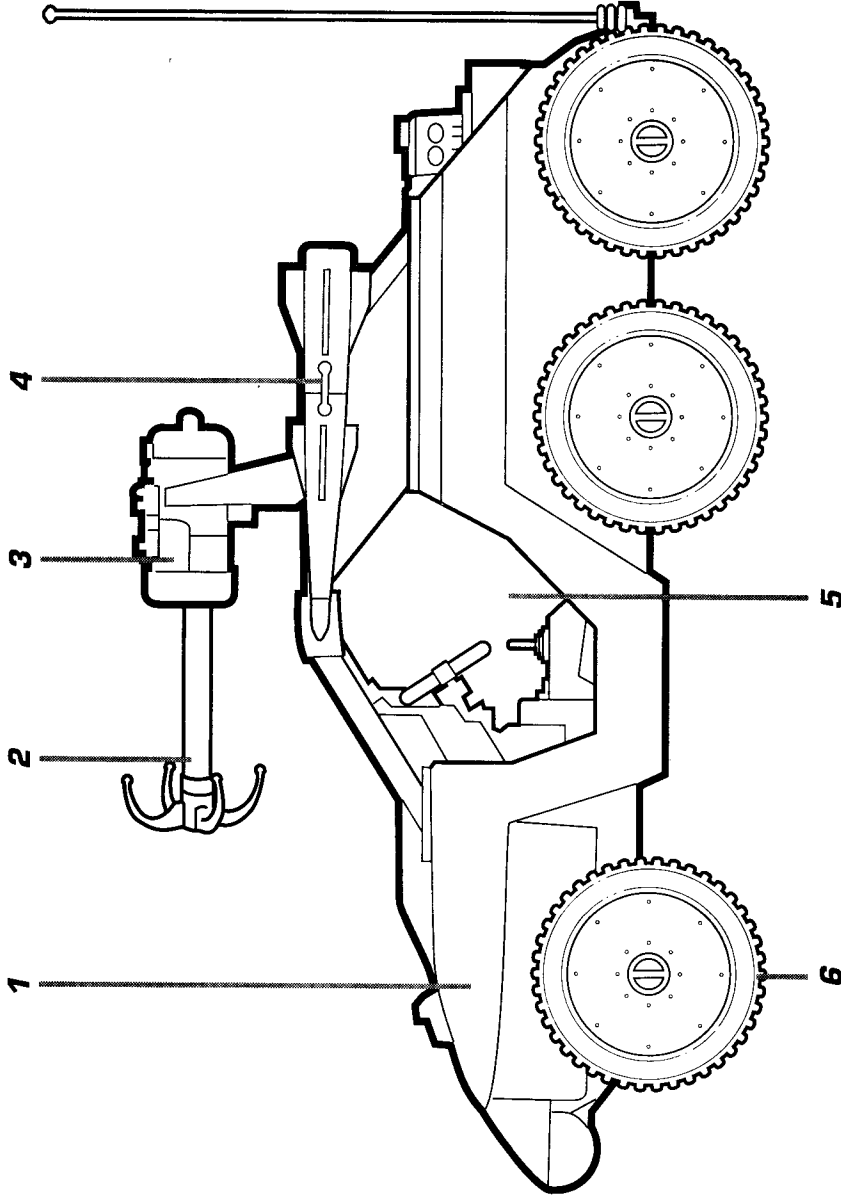

Peel and apply labels as shown.

DINO-HUNTER™ OFFICIAL G.I. JOE VEHICLE SPECIFICATIONS

1. DINOSAUR-PROOF ARMOR PLATING
2. TWO X8-66 "QUICK CAPTURE" GRAPPLING HOOKS
3. DOUBLE-BARRELED GRAPPLING HOOK LAUNCHER
4. TWO MOBILE-BASED SONIC MISSILES
5. SEATING FOR UP TO FOUR G.I. JOES
6. ALL-TERRAIN STEEL REINFORCED TIRES

Product and colors may vary.
Approximate size of vehicle is 10" L x 5 3/4" W x 5" H.
©1993 Hasbro, Inc., Pawtucket, RI 02862 U.S.A. All Rights Reserved.
MADE IN CHINA.
6686 P/N 44170700