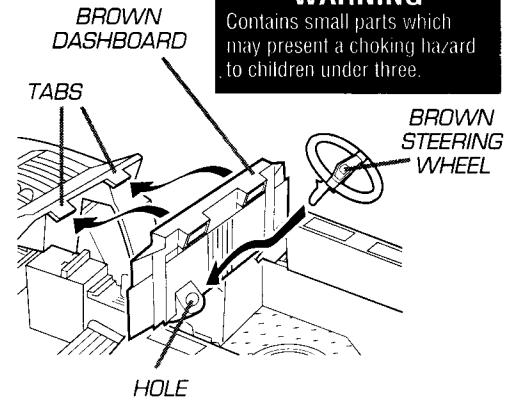

CONTAINS: Dino-Hunter vehicle, two figures, dinosaur, launcher, 2 missiles, 2 grappling hooks, accessories, label sheet and instructions.

AUTION: Do not point weapon at eyes or face.

WARNING

Contains small parts which may present a choking hazard to children under three.

1. FRONT AXLE ASSEMBLY

Fit holes in gray front axle over posts in front end of brown lower body half as shown. Make sure arrow on axle is pointing up.

2. BODY ASSEMBLY

Fit green upper body half onto brown lower body half.

3. DASHBOARD ASSEMBLY

Snap brown steering wheel into hole in brown dashboard. Snap holes in dashboard onto tabs in body.

4. WHEEL ASSEMBLY

Snap black wheels (6) onto axle posts as shown.

5. GUN ASSEMBLY

Fit yellow gun mount tabs into holes in side of gray gun. Snap gun mount base into hole in vehicle body.