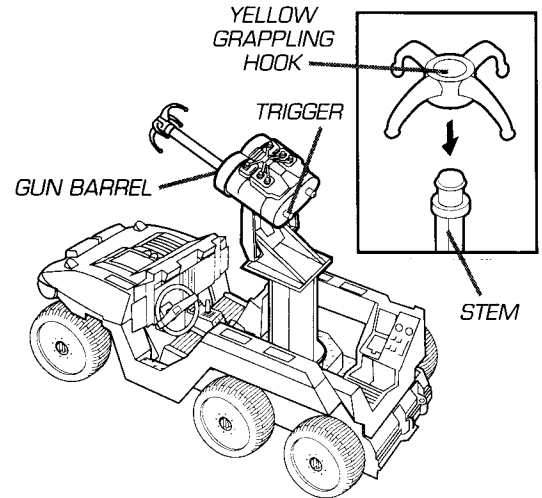

1. FRONT AXLE ASSEMBLY

Fit holes in gray front axle over posts in front end of brown lower body half as shown. Make sure arrow on axle is pointing up.

2. BODY ASSEMBLY

Fit green upper body half onto brown lower body half.

3. DASHBOARD ASSEMBLY

Snap brown steering wheel into hole in brown dashboard. Snap holes in dashboard onto tabs in body.

4. WHEEL ASSEMBLY

Snap black wheels (6) onto axle posts as shown.

5. GUN ASSEMBLY

Fit yellow gun mount tabs into holes in side of gray gun. Snap gun mount base into hole in vehicle body.

6. SHOOTING WEAPON

Snap yellow grappling hooks onto grappling hook stems as shown. Insert grappling hooks into gun barrels and lock in place. To fire, press triggers.

ILL. 7A

ILL. 7B

7. ROLL BAR ASSEMBLY

Fit gray roll bar lights between right and left roll bars (ILL. 7A). Snap tabs on gray roll bars into holes in green body sides. Snap brown antenna into hole in rear of body. Fit yellow missiles onto right and left roll bar tabs (ILL. 7B).

8. FIGURES

Fit figures onto battle stands as shown.

Peel and apply labels as shown.

DINO-HUNTER™ OFFICIAL G.I. JOE VEHICLE SPECIFICATIONS

1. DINOSAUR-PROOF ARMOR PLATING
2. TWO X8-66 "QUICK CAPTURE" GRAPPLING HOOKS
3. DOUBLE-BARRELED GRAPPLING HOOK LAUNCHER
4. TWO MOBILE-BASED SONIC MISSILES
5. SEATING FOR UP TO FOUR G.I. JOES
6. ALL-TERRAIN STEEL REINFORCED TIRES