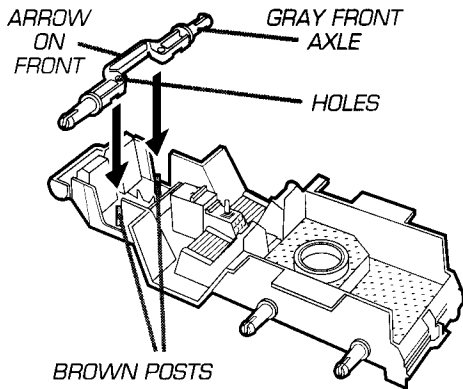

1. FRONT AXLE ASSEMBLY

Fit holes in gray front axle over posts in front end of brown lower body half as shown. Make sure arrow on axle is pointing up.

2. BODY ASSEMBLY

Fit green upper body half onto brown lower body half.

3. DASHBOARD ASSEMBLY

Snap brown steering wheel into hole in brown dashboard. Snap holes in dashboard onto tabs in body.

4. WHEEL ASSEMBLY

Snap black wheels (6) onto axle posts as shown.

5. GUN ASSEMBLY

Fit yellow gun mount tabs into holes in side of gray gun. Snap gun mount base into hole in vehicle body.

Product and colors may vary.
 Approximate size of vehicle is 10" L x 5 3/4" W x 5" H.
 ©1993 Hasbro, Inc., Pawtucket, RI 02862 U.S.A. All Rights Reserved.
MADE IN CHINA.
 6686 P/N 44170700