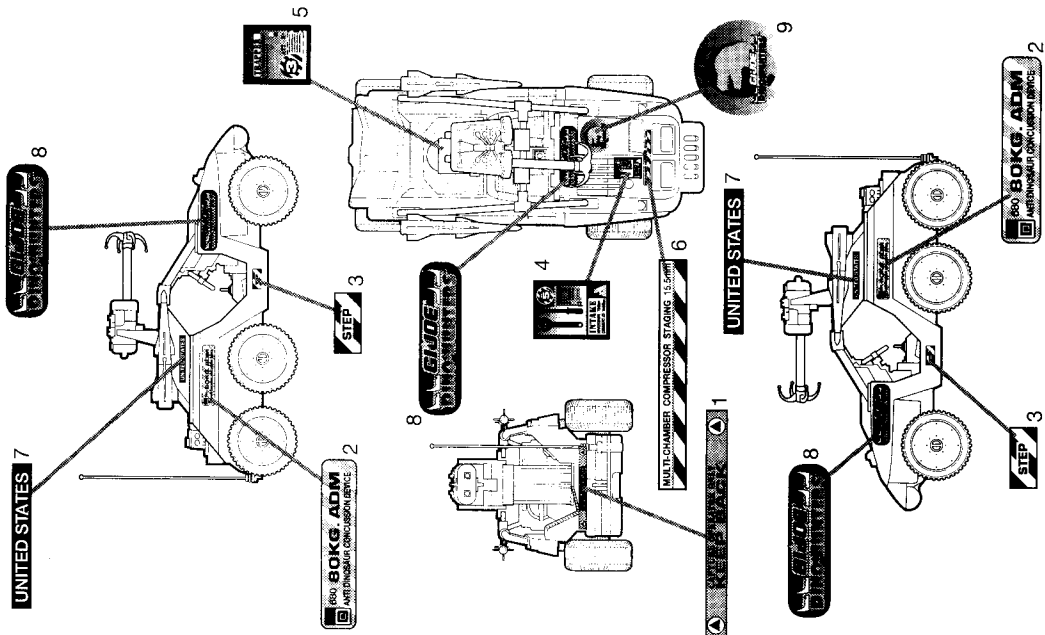

Peel and apply labels as shown.

DINO-HUNTER™ OFFICIAL G.I. JOE VEHICLE SPECIFICATIONS

1. DINOSAUR-PROOF ARMOR PLATING
2. TWO X8-66 "QUICK CAPTURE" GRAPPLING HOOKS
3. DOUBLE-BARRELED GRAPPLING HOOK LAUNCHER
4. TWO MOBILE-BASED SONIC MISSILES
5. SEATING FOR UP TO FOUR G.I. JOES
6. ALL-TERRAIN STEEL REINFORCED TIRES

Product and colors may vary.
Approximate size of vehicle is 10" L x 5 3/4" W x 5" H.
©1993 Hasbro, Inc., Pawtucket, RI 02862 U.S.A. All Rights Reserved.
MADE IN CHINA.
6686 P/N 44170700