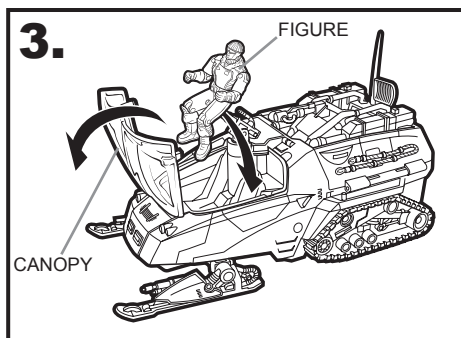

GIROF™

A Real American Hero

ICE SABRE™ with FROSTBITE® figure

Some assembly required. No tools needed.

1. **FIGURE FITS INSIDE COCKPIT**
2. **PIVOTING FRONT SKIS**
3. **FIGURE FITS INSIDE GUN STATION**
4. **DOORS OPEN**
5. **LAUNCHER FIRES MULTIPLE MISSILES**
6. **POP-UP GUN STATION**

AGES 5+
56690

WARNING:

CHOKING HAZARD—Small parts.
Not for children under 3 years.

ICE SABRE™ FEATURES

Includes vehicle, figure and missiles.

1. Pull skis forward for driving position. The skis can be pivoted.
- 2a. Press button to raise gunner station.
- 2b. Insert missiles into launch bays. Press buttons to fire missiles.
3. Open canopy. Figure fits inside cockpit.
4. Open tailgate. A figure can be placed on the tailgate or inside vehicle.