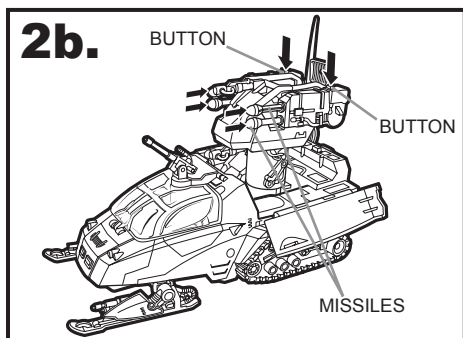

GIROF™

A Real American Hero

ICE SABRE™ with FROSTBITE® figure

Some assembly required. No tools needed.

1. **FIGURE FITS INSIDE COCKPIT**
2. **PIVOTING FRONT SKIS**
3. **FIGURE FITS INSIDE GUN STATION**
4. **DOORS OPEN**
5. **LAUNCHER FIRES MULTIPLE MISSILES**
6. **POP-UP GUN STATION**

AGES 5+
56690

WARNING:

CHOKING HAZARD—Small parts.
Not for children under 3 years.

ICE SABRE™ FEATURES

Includes vehicle, figure and missiles.

1. Pull skis forward for driving position. The skis can be pivoted.
- 2a. Press button to raise gunner station.
- 2b. Insert missiles into launch bays. Press buttons to fire missiles.
3. Open canopy. Figure fits inside cockpit.
4. Open tailgate. A figure can be placed on the tailgate or inside vehicle.