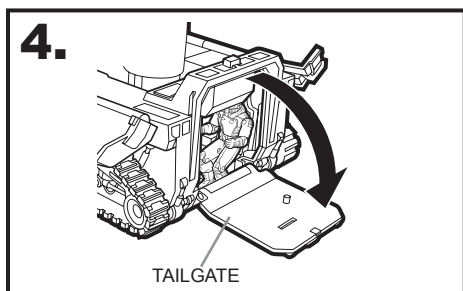

GIROF™

A Real American Hero

ICE SABRE™ with FROSTBITE® figure

Some assembly required. No tools needed.

1. **FIGURE FITS INSIDE COCKPIT**
2. **PIVOTING FRONT SKIS**
3. **FIGURE FITS INSIDE GUN STATION**
4. **DOORS OPEN**
5. **LAUNCHER FIRES MULTIPLE MISSILES**
6. **POP-UP GUN STATION**

AGES 5+
56690

WARNING:

CHOKING HAZARD—Small parts.
Not for children under 3 years.

ICE SABRE™ FEATURES

Includes vehicle, figure and missiles.

1. Pull skis forward for driving position. The skis can be pivoted.
- 2a. Press button to raise gunner station.
- 2b. Insert missiles into launch bays. Press buttons to fire missiles.
3. Open canopy. Figure fits inside cockpit.
4. Open tailgate. A figure can be placed on the tailgate or inside vehicle.