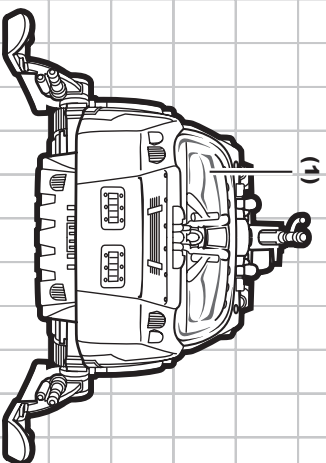

GIROF™

A Real American Hero

ICE SABRE™ with FROSTBITE® figure

Some assembly required. No tools needed.

1. **FIGURE FITS INSIDE COCKPIT**
2. **PIVOTING FRONT SKIS**
3. **FIGURE FITS INSIDE GUN STATION**
4. **DOORS OPEN**
5. **LAUNCHER FIRES MULTIPLE MISSILES**
6. **POP-UP GUN STATION**

AGES 5+
56690

WARNING:

CHOKING HAZARD—Small parts.
Not for children under 3 years.

ICE SABRE™ FEATURES

Includes vehicle, figure and missiles.

1. Pull skis forward for driving position. The skis can be pivoted.
- 2a. Press button to raise gunner station.
- 2b. Insert missiles into launch bays. Press buttons to fire missiles.
3. Open canopy. Figure fits inside cockpit.
4. Open tailgate. A figure can be placed on the tailgate or inside vehicle.