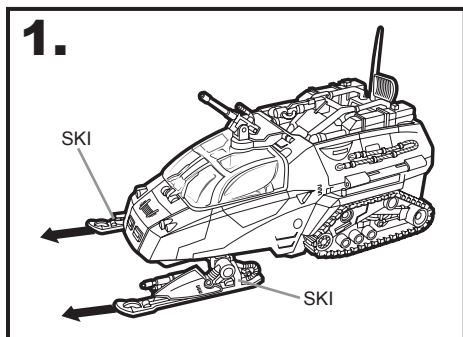

GIROF™

A Real American Hero

ICE SABRE™ with FROSTBITE® figure

Some assembly required. No tools needed.

1. **FIGURE FITS INSIDE COCKPIT**
2. **PIVOTING FRONT SKIS**
3. **FIGURE FITS INSIDE GUN STATION**
4. **DOORS OPEN**
5. **LAUNCHER FIRES MULTIPLE MISSILES**
6. **POP-UP GUN STATION**

AGES 5+
56690

WARNING:

CHOKING HAZARD—Small parts.
Not for children under 3 years.

ICE SABRE™ FEATURES

Includes vehicle, figure and missiles.

1. Pull skis forward for driving position. The skis can be pivoted.
- 2a. Press button to raise gunner station.
- 2b. Insert missiles into launch bays. Press buttons to fire missiles.
3. Open canopy. Figure fits inside cockpit.
4. Open tailgate. A figure can be placed on the tailgate or inside vehicle.