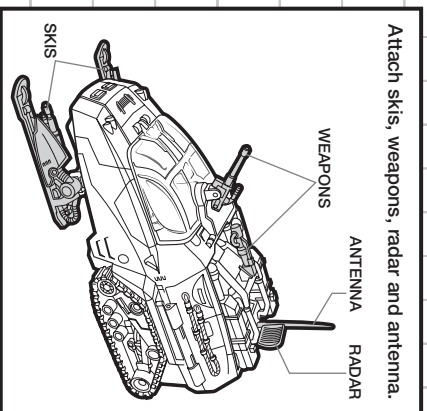

GIROF™

A Real American Hero

ICE SABRE™ with FROSTBITE® figure

Some assembly required. No tools needed.

1. **FIGURE FITS INSIDE COCKPIT**
2. **PIVOTING FRONT SKIS**
3. **FIGURE FITS INSIDE GUN STATION**
4. **DOORS OPEN**
5. **LAUNCHER FIRES MULTIPLE MISSILES**
6. **POP-UP GUN STATION**

AGES 5+
56690

WARNING:

CHOKING HAZARD—Small parts.
Not for children under 3 years.

ICE SABRE™ FEATURES

Includes vehicle, figure and missiles.

1. Pull skis forward for driving position. The skis can be pivoted.
- 2a. Press button to raise gunner station.
- 2b. Insert missiles into launch bays. Press buttons to fire missiles.
3. Open canopy. Figure fits inside cockpit.
4. Open tailgate. A figure can be placed on the tailgate or inside vehicle.