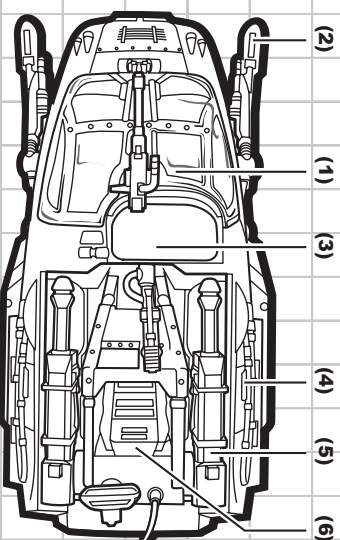

GIROF™

A Real American Hero

ICE SABRE™ with FROSTBITE® figure

Some assembly required. No tools needed.

1. **FIGURE FITS INSIDE COCKPIT**
2. **PIVOTING FRONT SKIS**
3. **FIGURE FITS INSIDE GUN STATION**
4. **DOORS OPEN**
5. **LAUNCHER FIRES MULTIPLE MISSILES**
6. **POP-UP GUN STATION**

AGES 5+
56690

WARNING:

CHOKING HAZARD—Small parts.
Not for children under 3 years.

ICE SABRE™ FEATURES

Includes vehicle, figure and missiles.

1. Pull skis forward for driving position. The skis can be pivoted.
- 2a. Press button to raise gunner station.
- 2b. Insert missiles into launch bays. Press buttons to fire missiles.
3. Open canopy. Figure fits inside cockpit.
4. Open tailgate. A figure can be placed on the tailgate or inside vehicle.