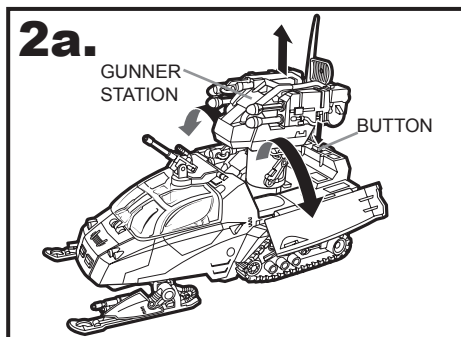

GIROF™

A Real American Hero

ICE SABRE™ with FROSTBITE® figure

Some assembly required. No tools needed.

1. **FIGURE FITS INSIDE COCKPIT**
2. **PIVOTING FRONT SKIS**
3. **FIGURE FITS INSIDE GUN STATION**
4. **DOORS OPEN**
5. **LAUNCHER FIRES MULTIPLE MISSILES**
6. **POP-UP GUN STATION**

AGES 5+
56690

WARNING:

CHOKING HAZARD—Small parts.
Not for children under 3 years.

ICE SABRE™ FEATURES

Includes vehicle, figure and missiles.

1. Pull skis forward for driving position. The skis can be pivoted.
- 2a. Press button to raise gunner station.
- 2b. Insert missiles into launch bays. Press buttons to fire missiles.
3. Open canopy. Figure fits inside cockpit.
4. Open tailgate. A figure can be placed on the tailgate or inside vehicle.