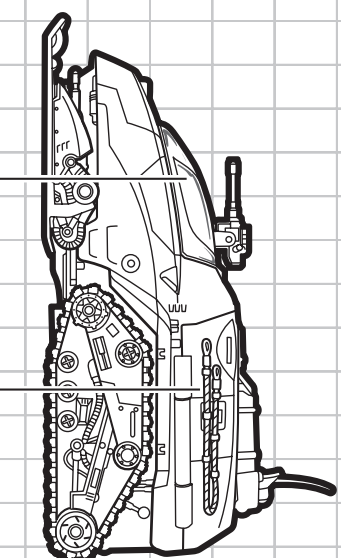

GIROF™

A Real American Hero

ICE SABRE™ with FROSTBITE® figure

Some assembly required. No tools needed.

1. **FIGURE FITS INSIDE COCKPIT**
2. **PIVOTING FRONT SKIS**
3. **FIGURE FITS INSIDE GUN STATION**
4. **DOORS OPEN**
5. **LAUNCHER FIRES MULTIPLE MISSILES**
6. **POP-UP GUN STATION**

AGES 5+
56690

WARNING:

CHOKING HAZARD—Small parts.
Not for children under 3 years.

ICE SABRE™ FEATURES

Includes vehicle, figure and missiles.

1. Pull skis forward for driving position. The skis can be pivoted.
- 2a. Press button to raise gunner station.
- 2b. Insert missiles into launch bays. Press buttons to fire missiles.
3. Open canopy. Figure fits inside cockpit.
4. Open tailgate. A figure can be placed on the tailgate or inside vehicle.