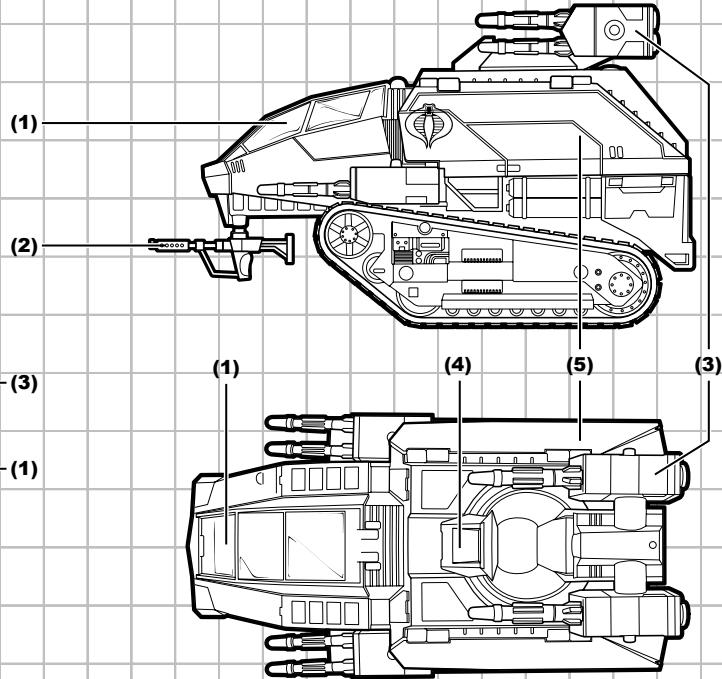

COBRA H.I.S.S.™

Some assembly required.
No tools needed.

Includes vehicle, weapons,
missiles and figure.

 **WARNING:**
CHOKING HAZARD-Small parts.
Not for children under 3 years.

AGES 5+
56295/61176 Asst.

1. CANOPY OPENS.
2. REMOVABLE FRONT GUNS.
3. REMOVABLE LAUNCHERS FIRE MISSILES.
4. PIVOTING GUN TURRET.
5. OPEN SIDES TO ACCESS TRANSPORT AREA.

COBRA H.I.S.S.™ INSTRUCTIONS

1. Attach gun turret to vehicle as shown.
2. Attach back launchers to gun turret as shown.
3. Attach front guns to vehicle.
4. Launching: insert 2 missiles into each launcher. Press button on each launcher to fire missiles.