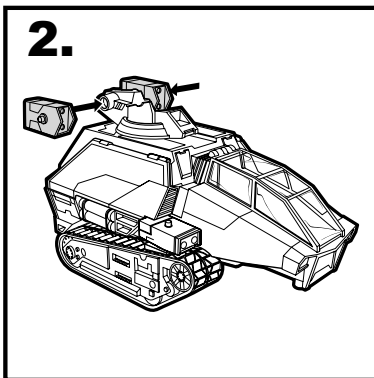

COBRA H.I.S.S.™

Some assembly required.
No tools needed.

Includes vehicle, weapons,
missiles and figure.

 **WARNING:**
CHOKING HAZARD-Small parts.
Not for children under 3 years.

AGES 5+
56295/61176 Asst.

1. CANOPY OPENS.
2. REMOVABLE FRONT GUNS.
3. REMOVABLE LAUNCHERS FIRE MISSILES.
4. PIVOTING GUN TURRET.
5. OPEN SIDES TO ACCESS TRANSPORT AREA.

COBRA H.I.S.S.™ INSTRUCTIONS

1. Attach gun turret to vehicle as shown.
2. Attach back launchers to gun turret as shown.
3. Attach front guns to vehicle.
4. Launching: insert 2 missiles into each launcher. Press button on each launcher to fire missiles.