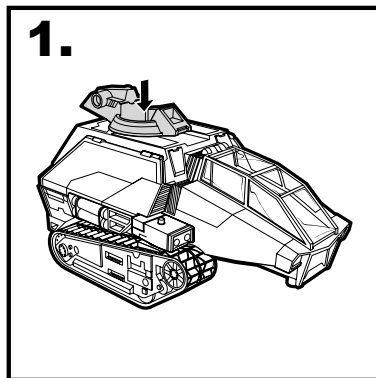

COBRA H.I.S.S.™

Some assembly required.
No tools needed.

Includes vehicle, weapons,
missiles and figure.

 **WARNING:**
CHOKING HAZARD-Small parts.
Not for children under 3 years.

AGES 5+
56295/61176 Asst.

1. CANOPY OPENS.
2. REMOVABLE FRONT GUNS.
3. REMOVABLE LAUNCHERS FIRE MISSILES.
4. PIVOTING GUN TURRET.
5. OPEN SIDES TO ACCESS TRANSPORT AREA.

COBRA H.I.S.S.™ INSTRUCTIONS

1. Attach gun turret to vehicle as shown.
2. Attach back launchers to gun turret as shown.
3. Attach front guns to vehicle.
4. Launching: insert 2 missiles into each launcher. Press button on each launcher to fire missiles.