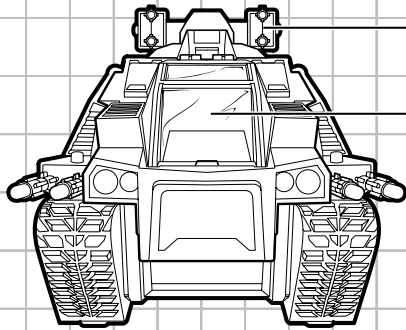

COBRA H.I.S.S.™

Some assembly required.
No tools needed.

Includes vehicle, weapons,
missiles and figure.

 **WARNING:**
CHOKING HAZARD-Small parts.
Not for children under 3 years.

AGES 5+
56295/61176 Asst.

1. CANOPY OPENS.
2. REMOVABLE FRONT GUNS.
3. REMOVABLE LAUNCHERS FIRE MISSILES.
4. PIVOTING GUN TURRET.
5. OPEN SIDES TO ACCESS TRANSPORT AREA.

COBRA H.I.S.S.™ INSTRUCTIONS

1. Attach gun turret to vehicle as shown.
2. Attach back launchers to gun turret as shown.
3. Attach front guns to vehicle.
4. Launching: insert 2 missiles into each launcher. Press button on each launcher to fire missiles.