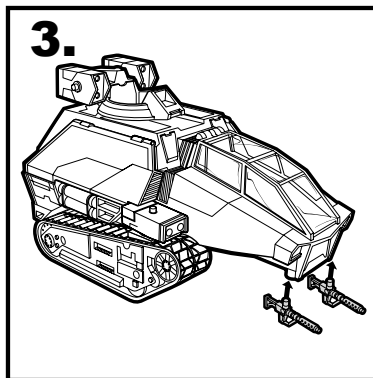

COBRA H.I.S.S.™

Some assembly required.
No tools needed.

Includes vehicle, weapons,
missiles and figure.

 **WARNING:**
CHOKING HAZARD-Small parts.
Not for children under 3 years.

AGES 5+
56295/61176 Asst.

1. CANOPY OPENS.
2. REMOVABLE FRONT GUNS.
3. REMOVABLE LAUNCHERS FIRE MISSILES.
4. PIVOTING GUN TURRET.
5. OPEN SIDES TO ACCESS TRANSPORT AREA.

COBRA H.I.S.S.™ INSTRUCTIONS

1. Attach gun turret to vehicle as shown.
2. Attach back launchers to gun turret as shown.
3. Attach front guns to vehicle.
4. Launching: insert 2 missiles into each launcher. Press button on each launcher to fire missiles.