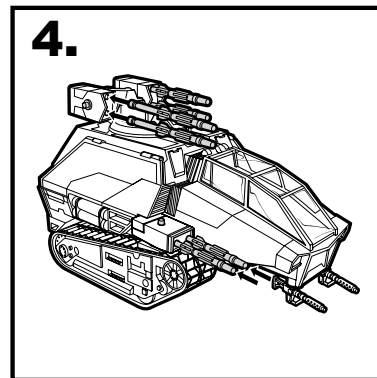

COBRA H.I.S.S.™

Some assembly required.
No tools needed.

Includes vehicle, weapons,
missiles and figure.

 **WARNING:**
CHOKING HAZARD-Small parts.
Not for children under 3 years.

AGES 5+
56295/61176 Asst.

1. CANOPY OPENS.
2. REMOVABLE FRONT GUNS.
3. REMOVABLE LAUNCHERS FIRE MISSILES.
4. PIVOTING GUN TURRET.
5. OPEN SIDES TO ACCESS TRANSPORT AREA.

COBRA H.I.S.S.™ INSTRUCTIONS

1. Attach gun turret to vehicle as shown.
2. Attach back launchers to gun turret as shown.
3. Attach front guns to vehicle.
4. Launching: insert 2 missiles into each launcher. Press button on each launcher to fire missiles.