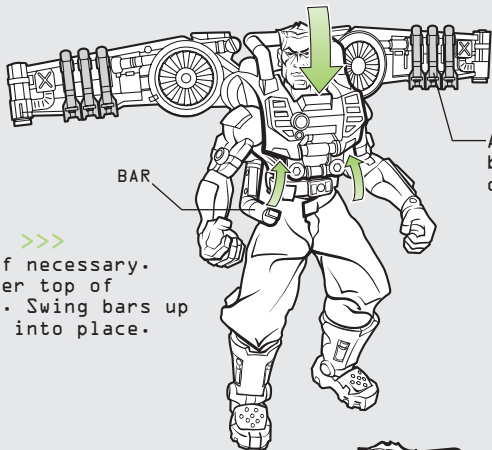

G.I. JOE

WARNING:

CHOKING HAZARD-Small parts.
Not for children under 3 years.

SIGMA 6™ COMMANDER

AGES 5+

CODE NAME: DUKE®

82319/82261 Asst.

SIGMA 6™

CLASSIFIED: AUTHORIZED PERSONNEL ONLY DOCUMENT-S6PF.0315

BUTTON

- ▲ Pull down button on back of pack
- ▲ to raise wings for "glider" mode.

Attach concussion bombs to underside of wings.

JET WINGS >>>

Unsnap bars if necessary. Slide pack over top of figure's head. Swing bars up and snap them into place.

- ▲ Place helmet
- ▲ on figure.

- <<< Gear
- Slide strap through slot and tighten to attach pads to figure's knees.

Some poses may require hand support.
Product and colors may vary.
© 2005 Hasbro. All Rights Reserved.
TM & © denote U.S. Trademarks.