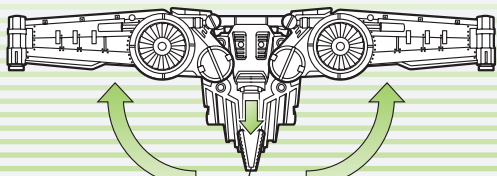

G.I. JOE

WARNING:

CHOKING HAZARD-Small parts.
Not for children under 3 years.

SIGMA 6™ COMMANDER

AGES 5+

CODE NAME: DUKE®

82319/82261 Asst.

SIGMA 6™

CLASSIFIED: AUTHORIZED PERSONNEL ONLY DOCUMENT-S6PF.0315

BUTTON

- ▲ Pull down button on back of pack
- ▲ to raise wings for "glider" mode.

Attach concussion bombs to underside of wings.

JET WINGS >>>

Unsnap bars if necessary. Slide pack over top of figure's head. Swing bars up and snap them into place.