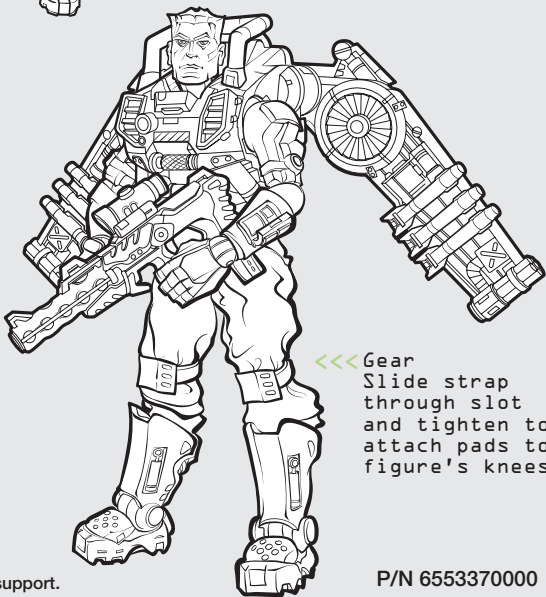

G.I. JOE

WARNING:

CHOKING HAZARD-Small parts.
Not for children under 3 years.

SIGMA 6™ COMMANDER

AGES 5+

CODE NAME: DUKE®

82319/82261 Asst.

SIGMA 6™

CLASSIFIED: AUTHORIZED PERSONNEL ONLY DOCUMENT-S6PF.0315

BUTTON

- ▲ Pull down button on back of pack
- ▲ to raise wings for "glider" mode.

Attach concussion bombs to underside of wings.

JET WINGS >>>

Unsnap bars if necessary. Slide pack over top of figure's head. Swing bars up and snap them into place.

- ▲ Place helmet
- ▲ on figure.

- <<< Gear
- Slide strap through slot and tighten to attach pads to figure's knees.

Some poses may require hand support.
Product and colors may vary.
© 2005 Hasbro. All Rights Reserved.
TM & © denote U.S. Trademarks.