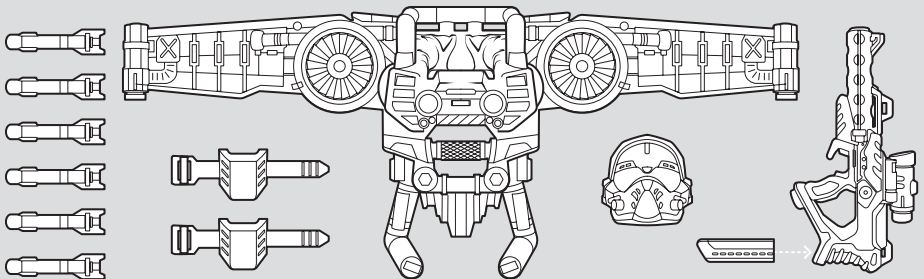

G.I. JOE

WARNING:

CHOKING HAZARD-Small parts.
Not for children under 3 years.

SIGMA 6™ COMMANDER

AGES 5+

CODE NAME: DUKE®

82319/82261 Asst.

SIGMA 6™

CLASSIFIED: AUTHORIZED PERSONNEL ONLY DOCUMENT-S6PF.0315

BUTTON

- ▲ Pull down button on back of pack
- ▲ to raise wings for "glider" mode.

Attach concussion bombs to underside of wings.

JET WINGS >>>

Unsnap bars if necessary. Slide pack over top of figure's head. Swing bars up and snap them into place.

- ▲ Place helmet
- ▲ on figure.

- <<< Gear
- Slide strap through slot and tighten to attach pads to figure's knees.

Some poses may require hand support.
Product and colors may vary.
© 2005 Hasbro. All Rights Reserved.
TM & © denote U.S. Trademarks.