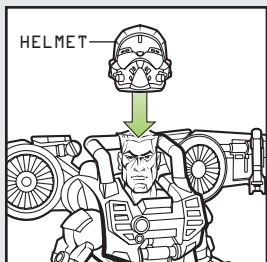

CLASSIFIED: AUTHORIZED PERSONNEL ONLY DOCUMENT-S6PF.0315

BUTTON

- ▲ Pull down button on back of pack
- ▲ to raise wings for "glider" mode.

Attach concussion bombs to underside of wings.

JET WINGS >>>

Unsnap bars if necessary. Slide pack over top of figure's head. Swing bars up and snap them into place.

- ▲ Place helmet
- ▲ on figure.

- <<< Gear
- Slide strap through slot and tighten to attach pads to figure's knees.

Some poses may require hand support.
Product and colors may vary.
© 2005 Hasbro. All Rights Reserved.
TM & © denote U.S. Trademarks.