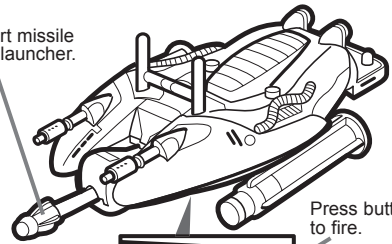

## MODE #1

- 1. Remove handle from pole.
- 2. Swing pole under vehicle. Attach handle to vehicle.

## MODE #2

Insert missile into launcher.

Some poses may require hand support.  
Product and colors may vary.  
© 2004 Hasbro. All Rights Reserved.  
© denotes Reg. U.S. Pat. & TM Office

**gijoe.com**  
FOR NEW PRODUCTS AND OFFERS