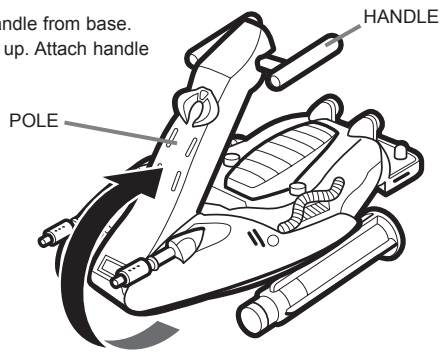

# DEPTHCHARGE® FIGURE WITH WAVE CRUSHER™

Vehicle does not float.

**AGES 5+**  
56223/55603 Asst.

- 1. Remove handle from base.
- 2. Swing pole up. Attach handle to pole.

## MODE #1

- 1. Remove handle from pole.
- 2. Swing pole under vehicle. Attach handle to vehicle.