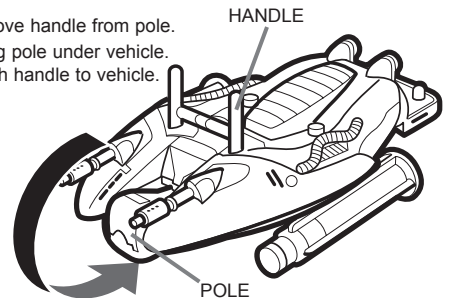

# DEPTHCHARGE® FIGURE WITH WAVE CRUSHER™

Vehicle does not float.

**AGES 5+**  
56223/55603 Asst.

- 1. Remove handle from base.
- 2. Swing pole up. Attach handle to pole.

## MODE #1

- 1. Remove handle from pole.
- 2. Swing pole under vehicle. Attach handle to vehicle.