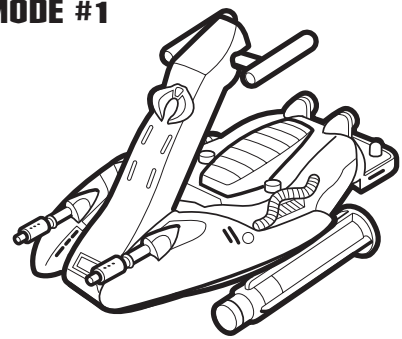

# DEPTHCHARGE® FIGURE WITH WAVE CRUSHER™

Vehicle does not float.

**AGES 5+**  
56223/55603 Asst.

- 1. Remove handle from base.
- 2. Swing pole up. Attach handle to pole.

## MODE #1

- 1. Remove handle from pole.
- 2. Swing pole under vehicle. Attach handle to vehicle.