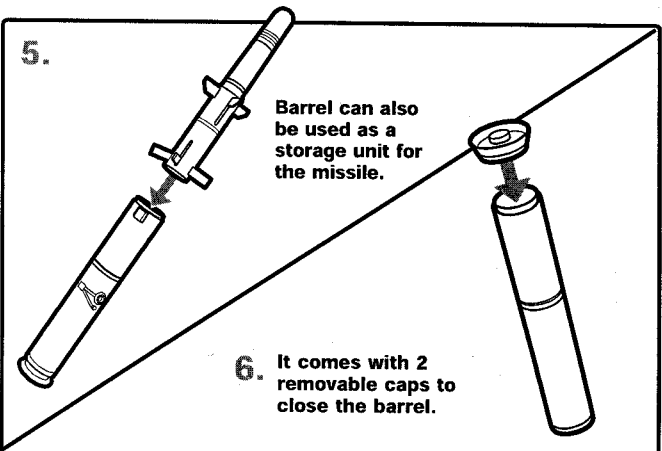

⚠ WARNING:

CHOKING HAZARD- Small parts.
Not for children under 3 years.

AGES 5+
53175

TO ASSEMBLE TOW MISSILE LAUNCHER

(Launcher does not actually fire.)

Product and colors may vary.
© 2002 Hasbro. All Rights Reserved.
® denotes Reg. U.S. Pat. & TM Office.