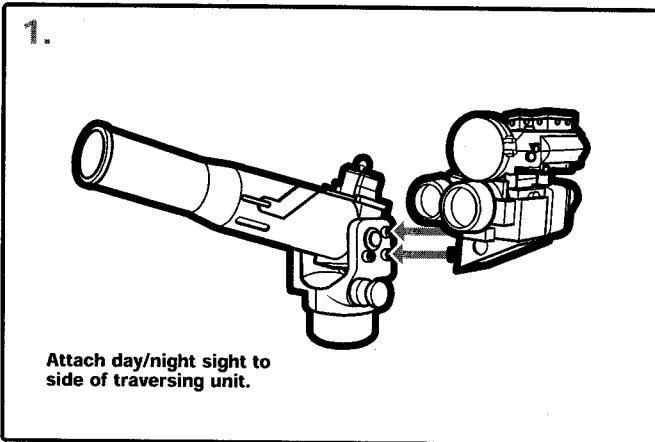

⚠ WARNING:

CHOKING HAZARD- Small parts.
Not for children under 3 years.

AGES 5+
53175

TO ASSEMBLE TOW MISSILE LAUNCHER

(Launcher does not actually fire.)

Product and colors may vary.
© 2002 Hasbro. All Rights Reserved.
® denotes Reg. U.S. Pat. & TM Office.