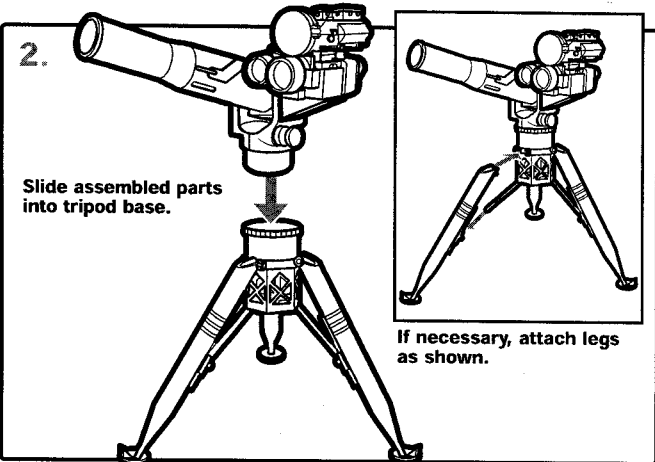

⚠ WARNING:

CHOKING HAZARD- Small parts.
Not for children under 3 years.

AGES 5+
53175

TO ASSEMBLE TOW MISSILE LAUNCHER

(Launcher does not actually fire.)

Product and colors may vary.
© 2002 Hasbro. All Rights Reserved.
® denotes Reg. U.S. Pat. & TM Office.