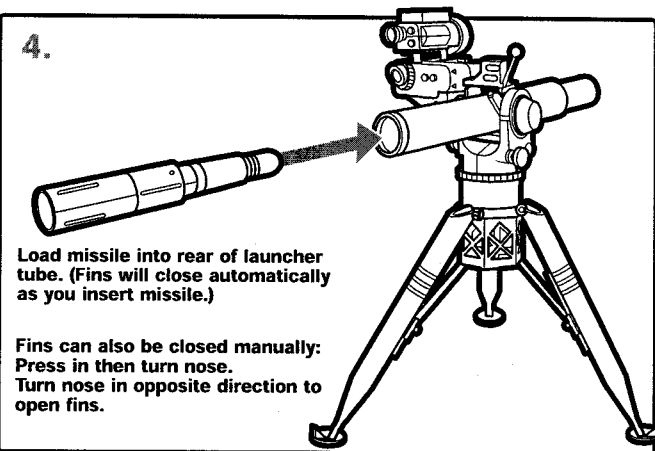

⚠ WARNING:

CHOKING HAZARD- Small parts.
Not for children under 3 years.

AGES 5+
53175

TO ASSEMBLE TOW MISSILE LAUNCHER

(Launcher does not actually fire.)

Product and colors may vary.
© 2002 Hasbro. All Rights Reserved.
® denotes Reg. U.S. Pat. & TM Office.