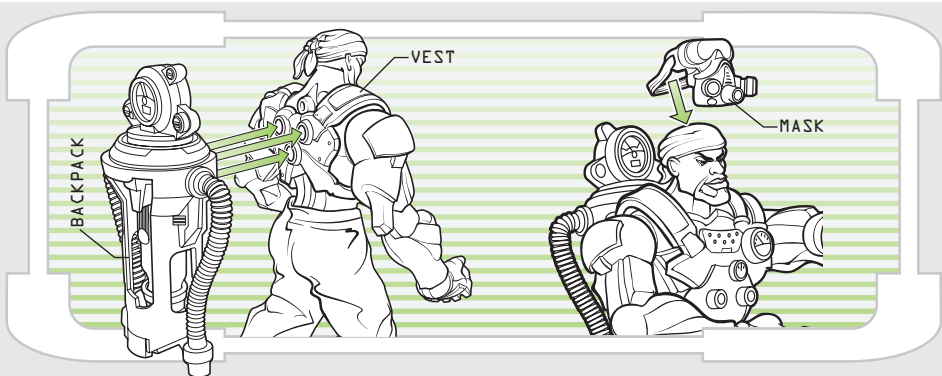

G.I. JOE

WARNING:

CHOKING HAZARD-Small parts.
Not for children under 3 years.

SIGMA 6™ ARTILLERY EXPERT

CODE NAME: HEAVY DUTY®

AGES 5+

82320/82261 Asst.

SIGMA 6™

CLASSIFIED: AUTHORIZED PERSONNEL ONLY DOCUMENT-S6PF-0205

▲ Vest
 ▲ Place vest on figure as shown.

▲ Flame Blaster Backpack
 ▲ Attach backpack to figure's back.

▲ Mask
 ▲ Place mask on figure's face.

Flame Blaster

Spin: Insert projectile into launcher. Turn knob on side of blaster. Push button on bottom of blaster to make projectile spin.

Launch: Insert projectile into launcher. Press down shield to fire.

P/N 6553360000