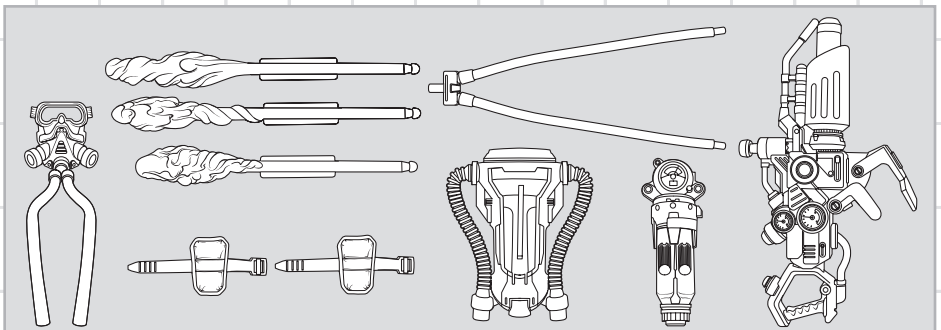

G.I. JOE

WARNING:

CHOKING HAZARD-Small parts.
Not for children under 3 years.

SIGMA 6™ ARTILLERY EXPERT

CODE NAME: HEAVY DUTY®

AGES 5+

82320/82261 Asst.

SIGMA 6™

CLASSIFIED: AUTHORIZED PERSONNEL ONLY DOCUMENT-S6PF-0205

▲ Vest
 ▲ Place vest on figure as shown.

▲ Flame Blaster Backpack
 ▲ Attach backpack to figure's back.

▲ Mask
 ▲ Place mask on figure's face.

Flame Blaster

Spin: Insert projectile into launcher. Turn knob on side of blaster. Push button on bottom of blaster to make projectile spin.

Launch: Insert projectile into launcher. Press down shield to fire.

P/N 6553360000