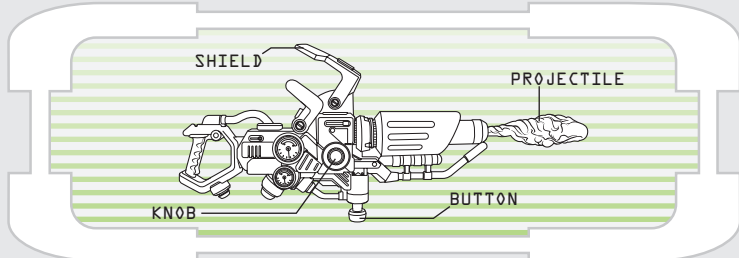

G.I. JOE

WARNING:

CHOKING HAZARD-Small parts.
Not for children under 3 years.

SIGMA 6™ ARTILLERY EXPERT

CODE NAME: HEAVY DUTY®

AGES 5+

82320/82261 Asst.

SIGMA 6™

CLASSIFIED: AUTHORIZED PERSONNEL ONLY DOCUMENT-S6PF-0205

▲ Vest
 ▲ Place vest on figure as shown.

▲ Flame Blaster Backpack
 ▲ Attach backpack to figure's back.

▲ Mask
 ▲ Place mask on figure's face.

Flame Blaster

Spin: Insert projectile into launcher. Turn knob on side of blaster. Push button on bottom of blaster to make projectile spin.

Launch: Insert projectile into launcher. Press down shield to fire.

P/N 6553360000