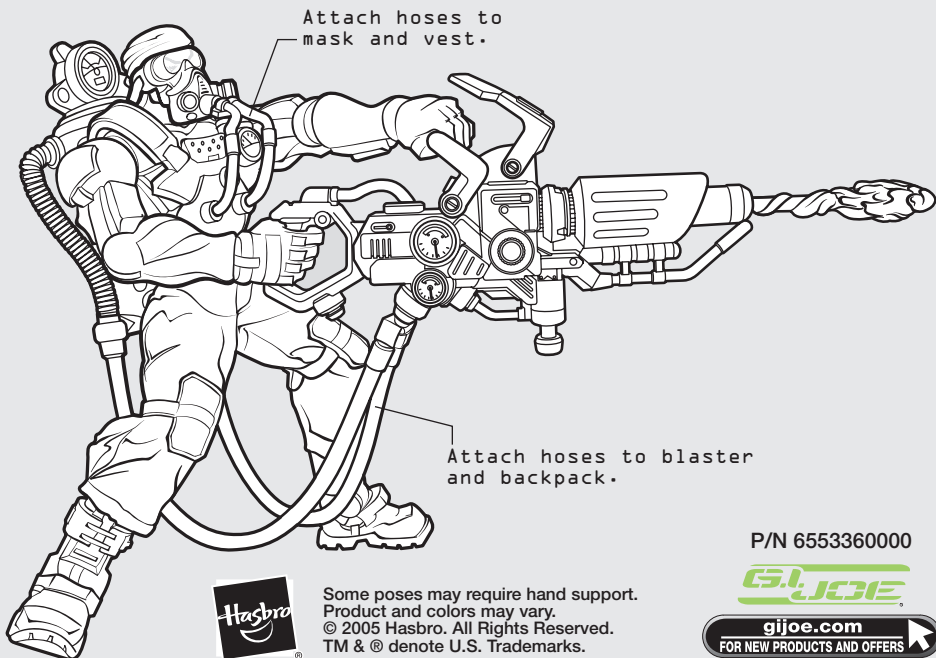

CLASSIFIED: AUTHORIZED PERSONNEL ONLY DOCUMENT-S6PF-0205

▲ Vest
 ▲ Place vest on figure as shown.

▲ Flame Blaster Backpack
 ▲ Attach backpack to figure's back.

▲ Mask
 ▲ Place mask on figure's face.

Flame Blaster

Spin: Insert projectile into launcher. Turn knob on side of blaster. Push button on bottom of blaster to make projectile spin.

Launch: Insert projectile into launcher. Press down shield to fire.

P/N 6553360000