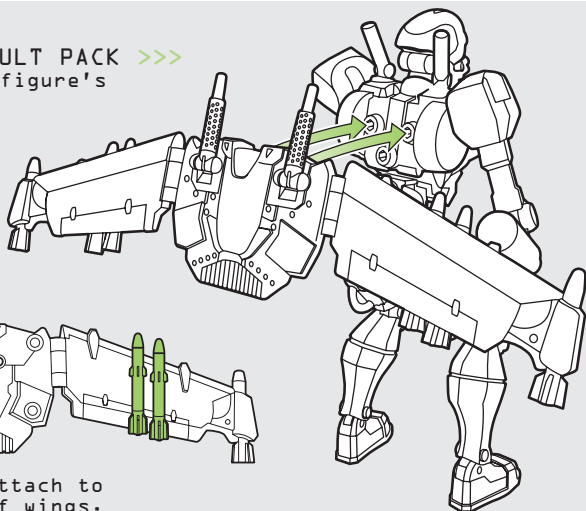

G.I. JOE

WARNING:

CHOKING HAZARD-Small parts.
Not for children under 3 years.

COBRA B.A.T.®

CODE NAME: SKY B.A.T.™

AGES 5+

82324/82310 Asst.

SIGMA 6

CLASSIFIED: AUTHORIZED PERSONNEL ONLY DOCUMENT-S6PF-056B

VERTICAL ASSAULT PACK >>>

Attach pack to figure's back as shown.

>> Bombs can attach to underside of wings.

Wings rotate for different "flight" positions.

>> LAUNCHER
Insert hand into launcher, and attach launcher to arm.

Insert projectile into launcher.

Press button to fire.

<<< MODES >>>

attach pack for
Air Assault

attach pack &
launcher for
Ground Assault