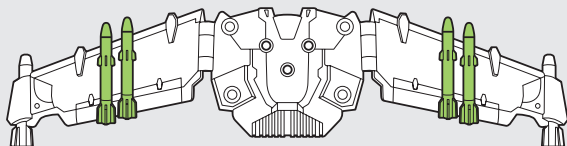

G.I. JOE

WARNING:

CHOKING HAZARD-Small parts.
Not for children under 3 years.

COBRA B.A.T.®

CODE NAME: SKY B.A.T.™

AGES 5+

82324/82310 Asst.

SIGMA 6

CLASSIFIED: AUTHORIZED PERSONNEL ONLY DOCUMENT-S6PF-056B

VERTICAL ASSAULT PACK >>>

Attach pack to figure's back as shown.

>> Bombs can attach to underside of wings.

Wings rotate for different "flight" positions.