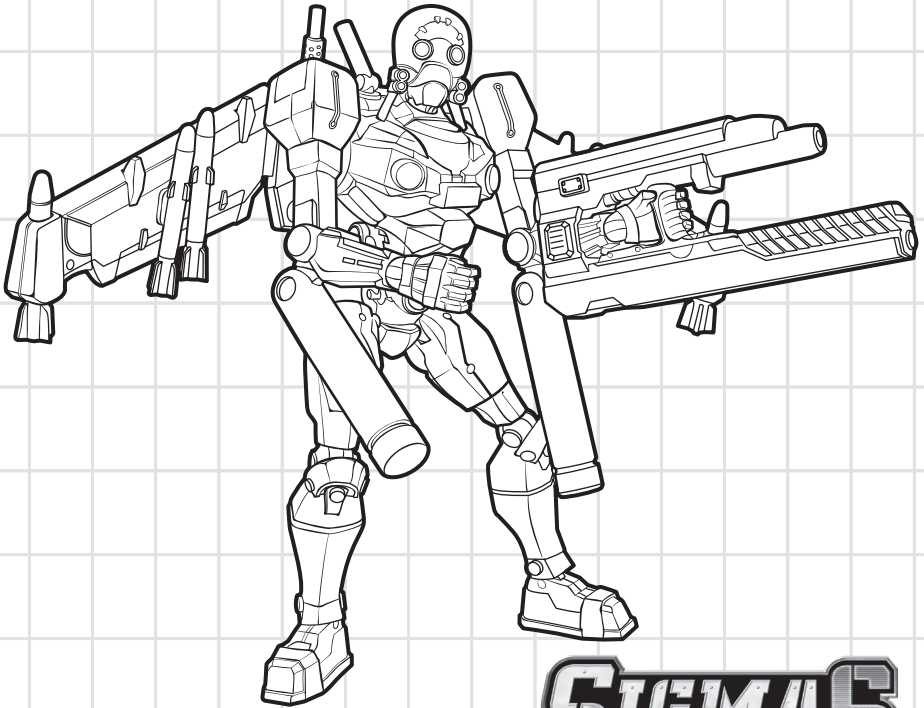

G.I. JOE

WARNING:

CHOKING HAZARD-Small parts.
Not for children under 3 years.

COBRA B.A.T.®

CODE NAME: SKY B.A.T.™

AGES 5+

82324/82310 Asst.

SIGMA 6

CLASSIFIED: AUTHORIZED PERSONNEL ONLY DOCUMENT-S6PF-056B

VERTICAL ASSAULT PACK >>>

Attach pack to figure's back as shown.

>> Bombs can attach to underside of wings.

Wings rotate for different "flight" positions.