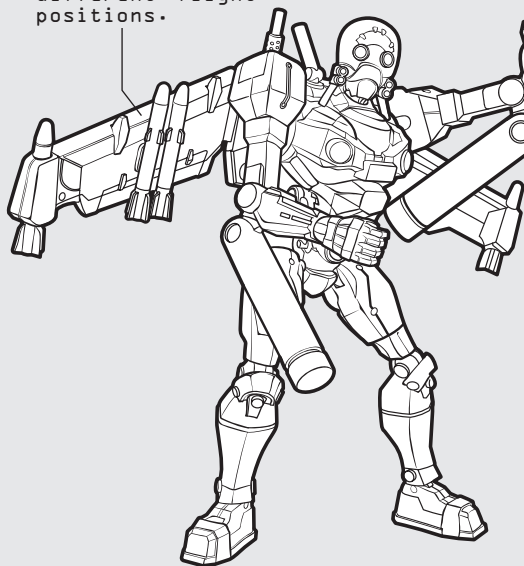

G.I. JOE

WARNING:

CHOKING HAZARD-Small parts.
Not for children under 3 years.

COBRA B.A.T.®

CODE NAME: SKY B.A.T.™

AGES 5+

82324/82310 Asst.

SIGMA 6

CLASSIFIED: AUTHORIZED PERSONNEL ONLY DOCUMENT-S6PF-056B

VERTICAL ASSAULT PACK >>>

Attach pack to figure's back as shown.

>> Bombs can attach to underside of wings.

Wings rotate for different "flight" positions.

>> LAUNCHER
Insert hand into launcher, and attach launcher to arm.

Insert projectile into launcher.

Press button to fire.

<<< MODES >>>

attach pack for
Air Assault

attach pack &
launcher for
Ground Assault