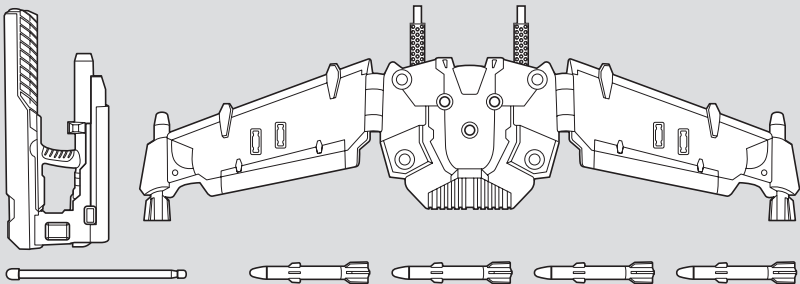

G.I. JOE

WARNING:

CHOKING HAZARD-Small parts.
Not for children under 3 years.

COBRA B.A.T.®

CODE NAME: SKY B.A.T.™

AGES 5+

82324/82310 Asst.

SIGMA 6

CLASSIFIED: AUTHORIZED PERSONNEL ONLY DOCUMENT-S6PF-056B

VERTICAL ASSAULT PACK >>>

Attach pack to figure's back as shown.

>> Bombs can attach to underside of wings.

Wings rotate for different "flight" positions.

>> LAUNCHER
Insert hand into launcher, and attach launcher to arm.

Insert projectile into launcher.

Press button to fire.

<<< MODES >>>

attach pack for
Air Assault

attach pack &
launcher for
Ground Assault